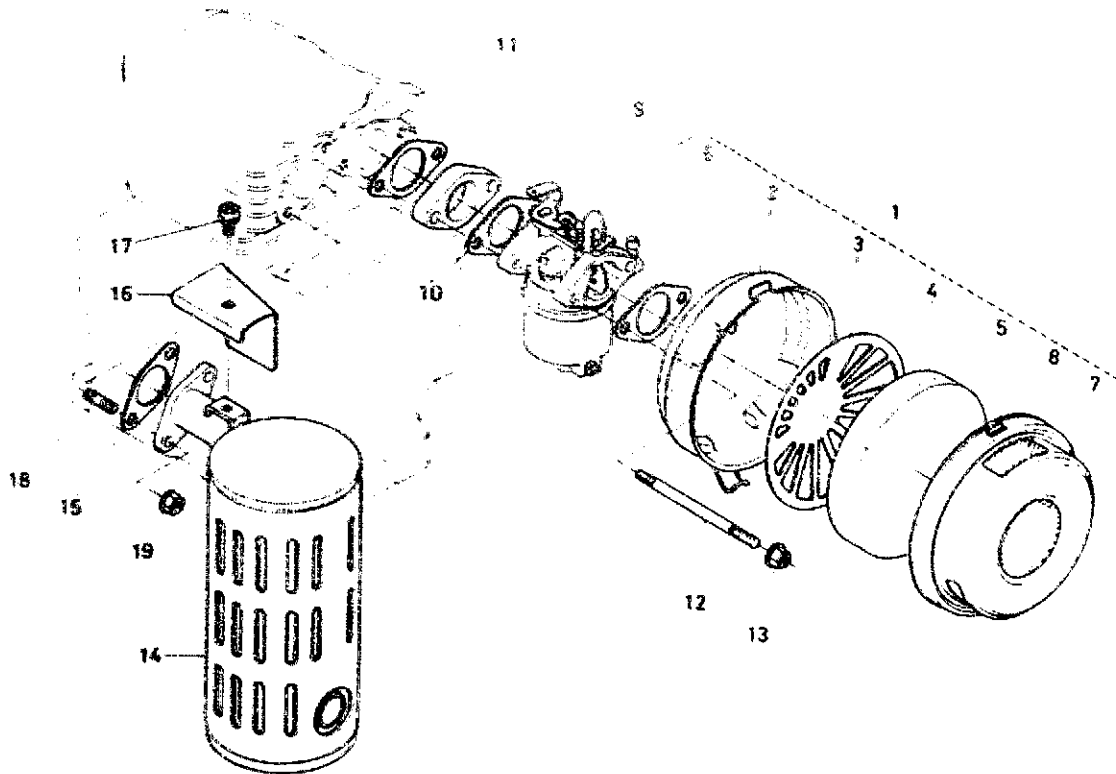

Air Cleaner And Muffler

Ref. No.	Part No.	Qty. Used	Part Description
1	NFS	1	Cleaner Assv. Air
2	185-3632	1	Body. Air Cleaner
3	185-3635	1	Plate
4	185-3634	1	Element
5	185-3633	1	Cover. Air Cleaner
6	185-3636	1	Gasket. Air Cleaner
7	185-3197	1	Label. Air Cleaner
8	185-4066	1	Label. Choke
9	185-3215	1	Carburetor Assv
10	185-3672	2	Gasket. Carburetor
11	185-3673	1	Flange. Carburetor
12	185-3696	2	Stud
13	185-3697	2	Nut
14	185-3183	1	Muffler
15	185-3637	1	Gasket. Muffler
16	185-3213	1	Cover. Muffler Flange
17	185-3013	1	Bolt
18	185-3384	2	Stud
19	185-3697	2	Nut