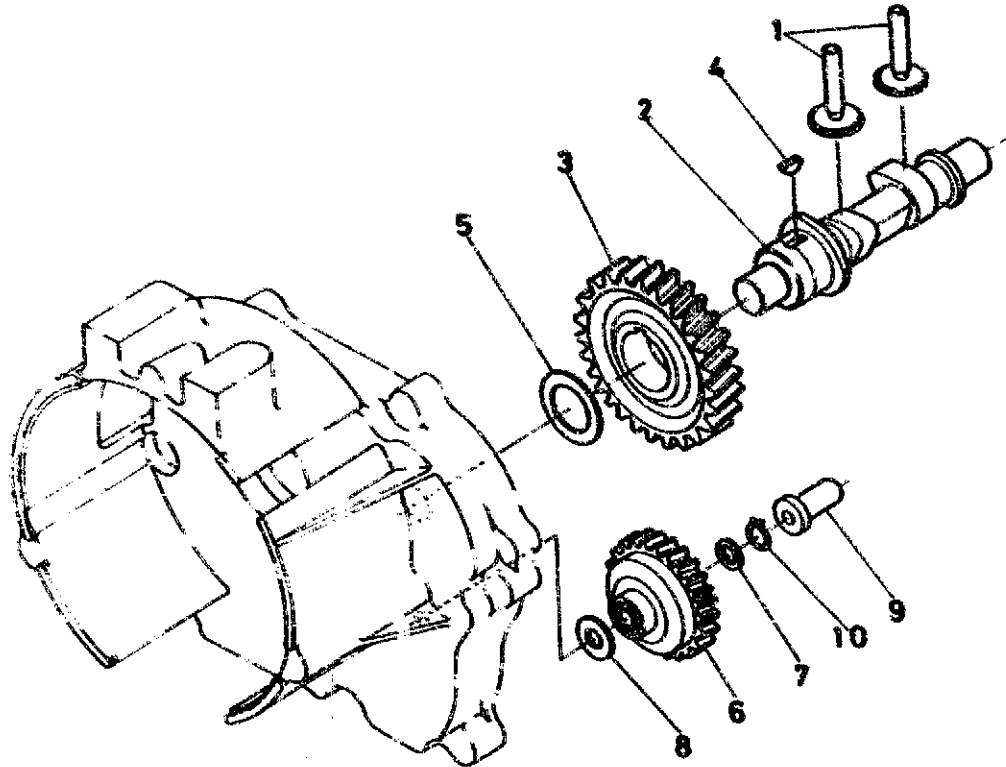

Camshaft

Ref. No.	Part No.	Qty. Used	Part Description
1	185-3644	2	Tappet
2	185-3698	1	Camshaft
3	185-3645	1	Gear, Camshaft
4	185-3087	1	Key, Woodruff
5	185-3699	1	Shim 20
5	185-3700	1	Shim 25
5	185-3701	1	Shim 30
5	185-3702	1	Shim 35
5	185-3703	1	Shim 40
5	185-3704	1	Shim 50
6	185-3674	1	Gear, Governor
7	185-3484	1	Washer 1
8	185-3485	1	Washer 2
9	185-3675	1	Sleeve, Governor
10	185-3487	1	Stopper