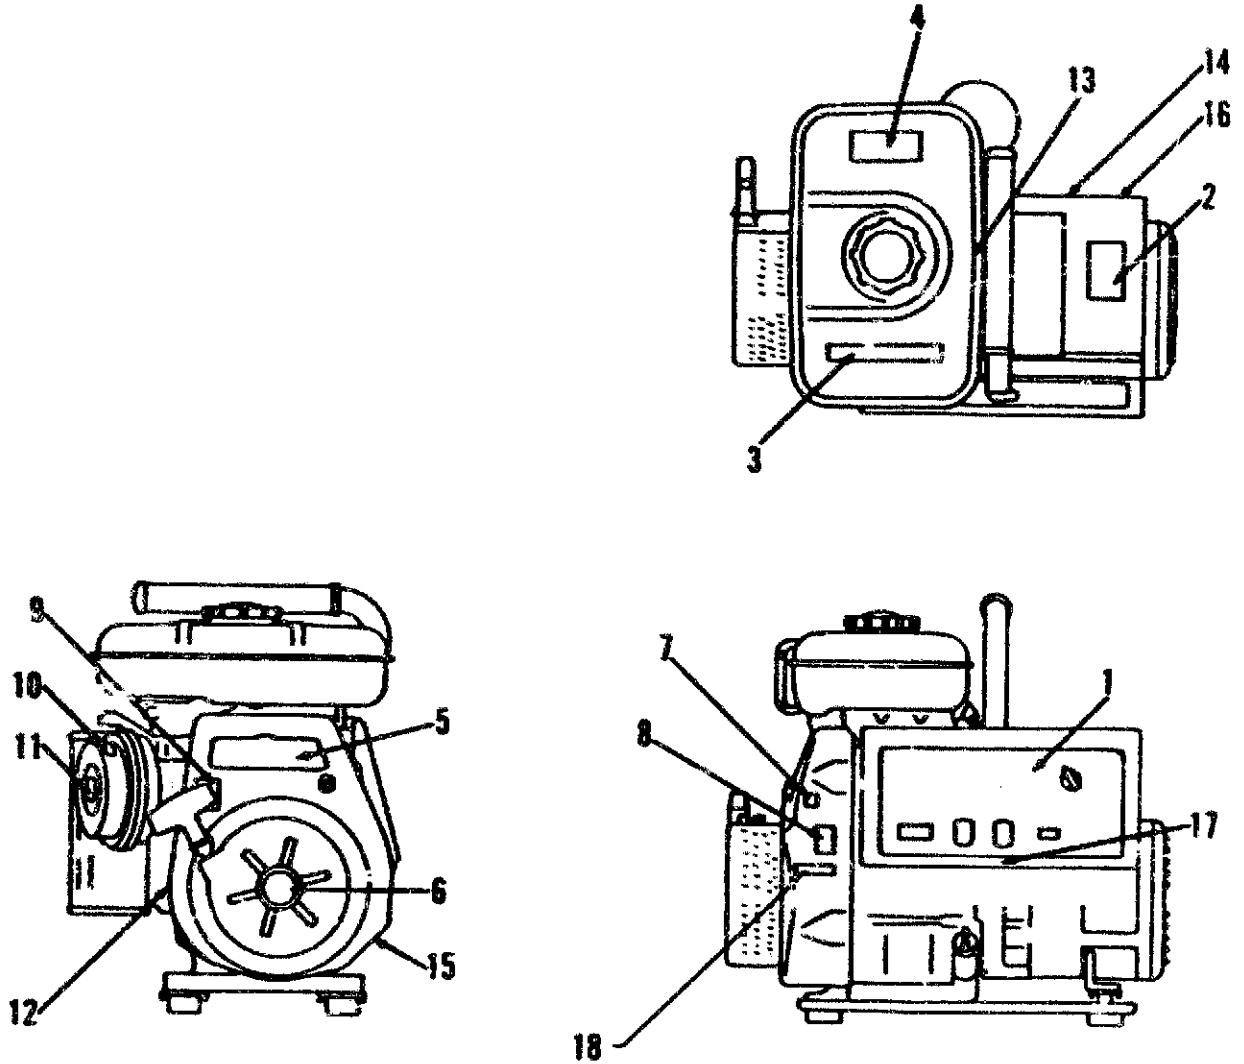

Labels

Ref. No.	Part No.	Qty. Used	Part Description
1	185-4068	1	Label, Cont Panel
2	185-3940	1	Label, Rating
3	185-3959	1	Label, Rating Logo
4	185-3937	1	Label, Caution
5	185-3726	1	Label, Tagalong Logo
6	185-3960	1	Label, Ignition
7	185-4054	1	Label, Oil Watch
8	185-3961	1	Label, Oil Check
9	185-4087	1	Label, Fuel
10	185-4066	1	Label, Choke
11	185-3197	1	Label, Aircleaner
12	185-3199	1	Label, Speed
13	185-4005	1	Label, Caution
14	185-4003	1	Label, Caution
15	185-4057	1	Label, Mfd
16	185-3195	1	Label, Codes
17	185-3981	1	Label, Gnd
18	185-3540	1	Label, Serial Number