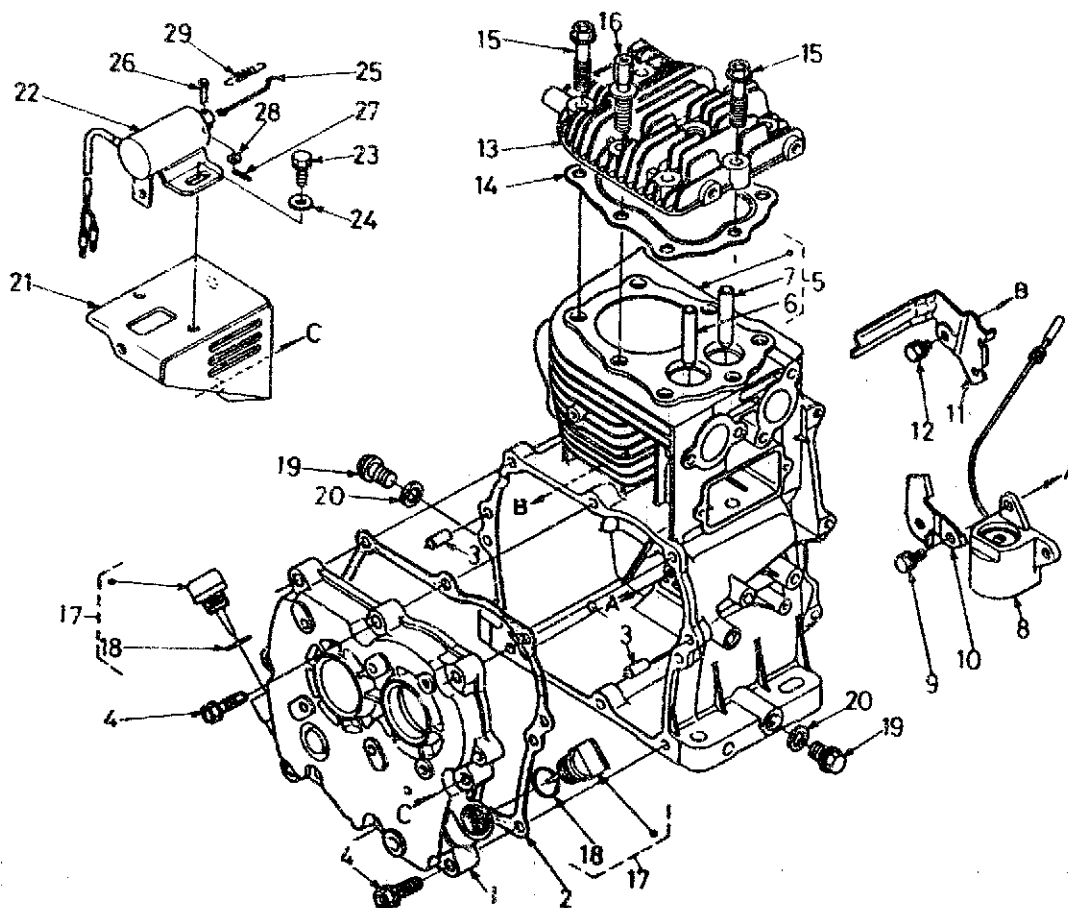

Introduction

This catalog applies to the KM Generator Set. Parts are arranged in groups of related items and each illustrated part is identified by a reference number in the parts list. Unless otherwise mentioned in the description, parts are interchangeable between models. Parts illustrations are typical. Using the model and specification number from your generator set nameplate, select parts that apply to your set. Right and left sides are determined by facing the engine end (front) of the set.

Cylinder

Ref. No.	Part No.	Qty. Used	Part Description
1	185-3804	1	Assy Crankcase
2	185-3734	1	Gasket,Crankcase
3	185-3175	2	Pin,Straight
4	185-3732	8	Bolt
5	185-3221	1	Comp.Cylinder
6	185-4113	1	Guide,Inlet Valve
7	185-4114	1	Guide,Exhaust Valve
8	185-3224	1	Assy Watch,Oil
9	185-3015	2	Bolt
10	185-3225	1	Clamp,Cord (1)
11	185-3226	1	Clamp,Cord (1)
12	185-3013	1	Bolt
13	185-4668	1	Cylinder Head
14	185-3736	1	Gasket,Cylinder Head
15	185-3737	6	Bolt,Cylinder Head
16	185-4624	1	Bolt,Cylinder Head
17	185-4673	2	Assy Plug,Oil Filler
18	185-3079	2	Ring
19	185-3656	2	Plug,Drain
20	185-3077	2	Gasket
21	185-4632	1	Stay,Solenoid
22	185-4633	1	Valve
23	185-3015	2	Bolt
24	185-2376	2	Washer,Plain
25	185-4634	1	Rod,Solenoid
26	185-4635	1	Pin,Joint
27	185-3084	1	Pin,Split
28	185-3063	1	Washer,Plain
29	185-5026	1	Spring