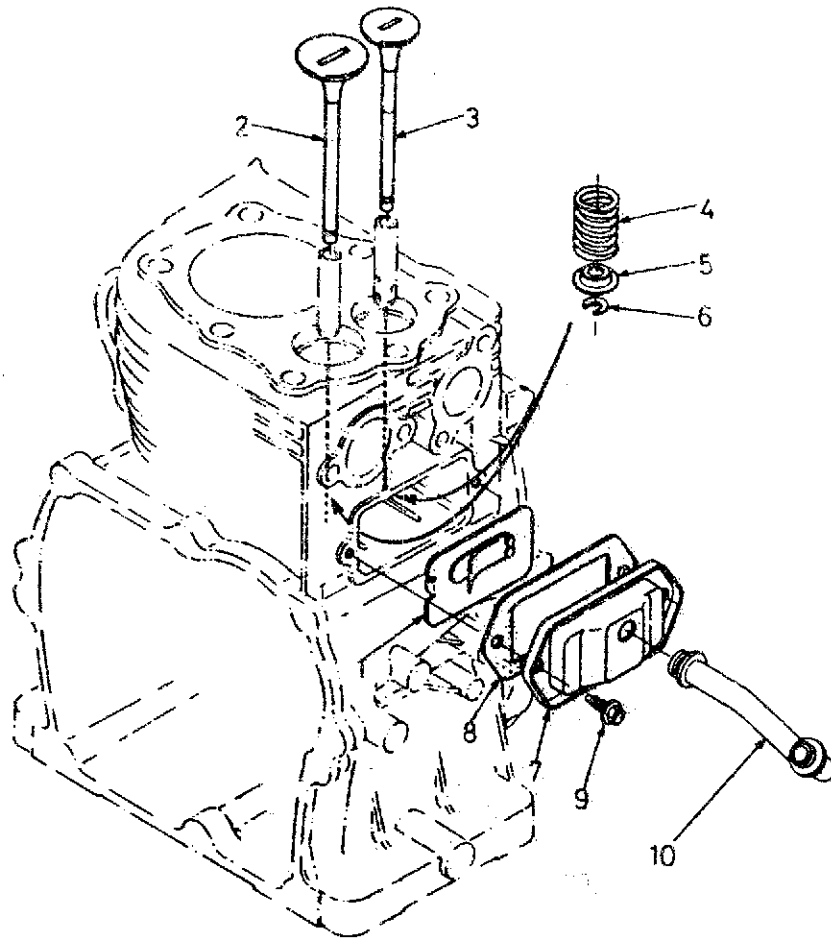

Breather

Ref. No.	Part No.	Qty. Used	Part Description
1	185-4672	1	Comp. Breather
2	185-3744	1	Valve, Inlet
3	185-3749	1	Valve, Exhaust-Export
4	185-3430	2	Spring, Valve
5	185-3431	2	Retainer, Valve Sp.
6	185-3171	2	Collet, Valve Spring
7	185-4655	1	Cover, Tappet Case
8	185-4656	1	Gasket
9	185-3538	2	Bolt
10	185-4625	1	Pipe, Breather