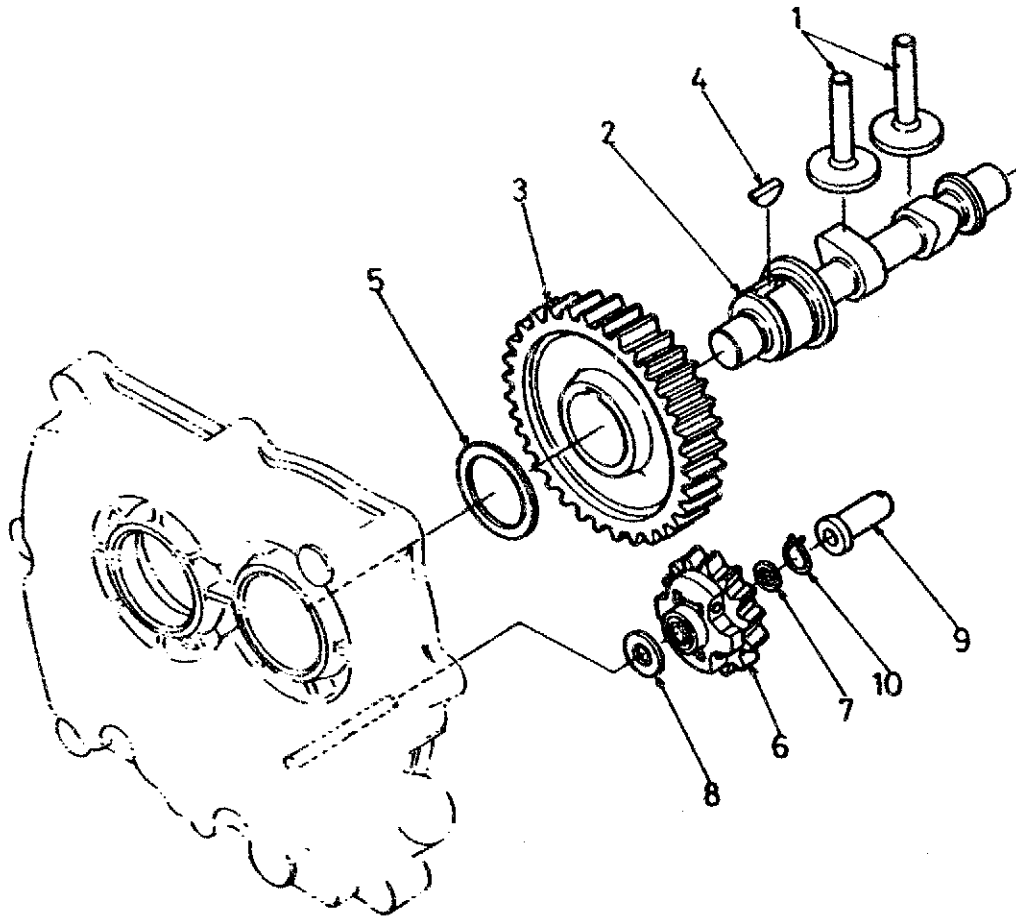

Camshaft

Ref. No.	Part No.	Qty. Used	Part Description
1	185-3750	2	Tappet
2	185-3805	1	Camshaft
3	185-3751	1	Gear,Camshaft
4	185-3088	1	Key,Woodruff
5	185-3511	1	Shim
5	185-3806	1	Shim
5	185-3807	1	Shim
5	185-3808	1	Shim
5	185-3809	1	Shim
6	185-3773	1	Comp Gear,Governor
7	185-3484	1	Washer
8	185-3485	1	Washer
9	185-3774	1	Sleeve,Governor
10	185-3487	1	Stopper