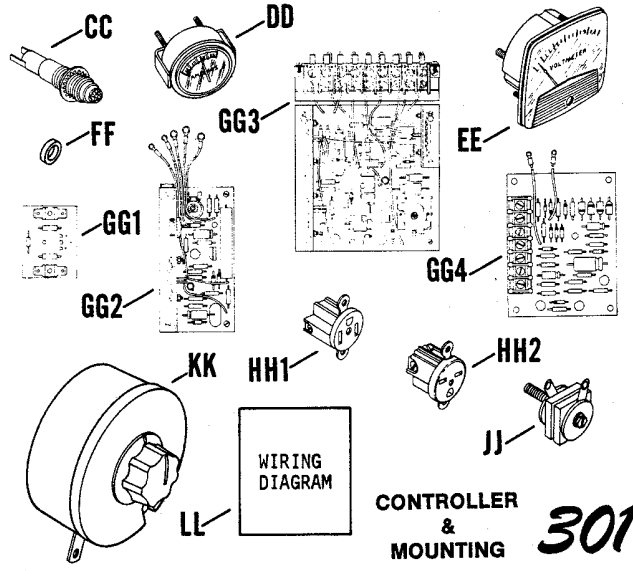

CONTROLLER & MOUNTING **301**

INDEX LETTER	GRID	INDEX LETTER	GRID	INDEX LETTER	GRID
S-KK	F8	LL	F9	LL	F10