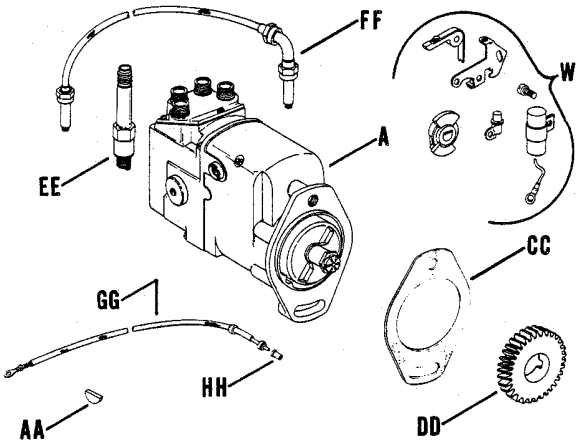

ILLUSTRATION ON GRID D10

INDEX LTR.	DESCRIPTION VARIATION NUMBER	PART NUMBER	QTY.
KK	Rotor, distributor 1,2,3,4,7	241047	1
LL	Clip, rotor spring 1,2,3,4,7	266769	1
MM	Gear, distributor shaft 1,2,3,4,7	241498	1
NN	Gasket, distributor cap 1,2,3,4,7	266906	1
OO	Screw, end cap cover #8 - 32 x 9/16 1,2,3,4,7	241131	4
PP	Seal, distributor shaft 1,2,3,4,7	241501	1
QQ	Cap, end 1,2,3,4,7	A-241057	1
RR	Gasket, end cover cap 1,2,3,4,7	153996	1
SS	Coil 1,2,3,4,7	241045	1

INDEX LETTER	GRID	INDEX LETTER	GRID
A-AA	D11	BB-JJ	D12

INDEX LETTER	GRID	INDEX LETTER	GRID
A-AA	D11	BB-JJ	D12

INDEX LTR.	DESCRIPTION VARIATION NUMBER	PART NUMBER	QTY.
A	Magneto - assembly -- shielded (Fairbanks-Morse XE4B-44B) (includes B thru BB)	A-241133	1
B	Screw, end cap cover #8 - 32 x 3/8	X-51-12	1
C	Screw, end cap cover #8 - 32 x 1/2	X-51-15	2
D	Cover, end cap	153978	1
E	Gasket, end cap cover	153977-1	1
F	Block guide	241139	1
G	Screw, end cap #10 - 24 x 5/8	X-15-15	2

INDEX LTR.	DESCRIPTION VARIATION NUMBER	PART NUMBER	QTY.
H	Screw, end cap #10 - 24 x 1-1/8	X-15-18	2
J	Cap, end	153986	1
K	Kit, end cap screen	241515	1
L	Kit, ground strap	241517	1
M	Gasket, end cap	153996-1	1
N	Screw, distributor block #8 - 32 x 1/2	X-15-15	4
O	Cover, distributor	153991	1
P	Rod, high tension	153979-1	1
Q	Brush and spring	153922	1
R	Gear, distributor shaft	153889	1
S	Ring, rotor gear retaining	153981	1
T	Gear, rotor	241070	1
U	Screw, bearing support	X-31-5	1
V	Support, bearing	241177	1
W	Kit, ignition	241518	1
X	Kit, housing screen	241516	1
Y	Coil, magneto	241045	1
Z	Pin, pawl stop	241175	1
AA	Key	266285	1