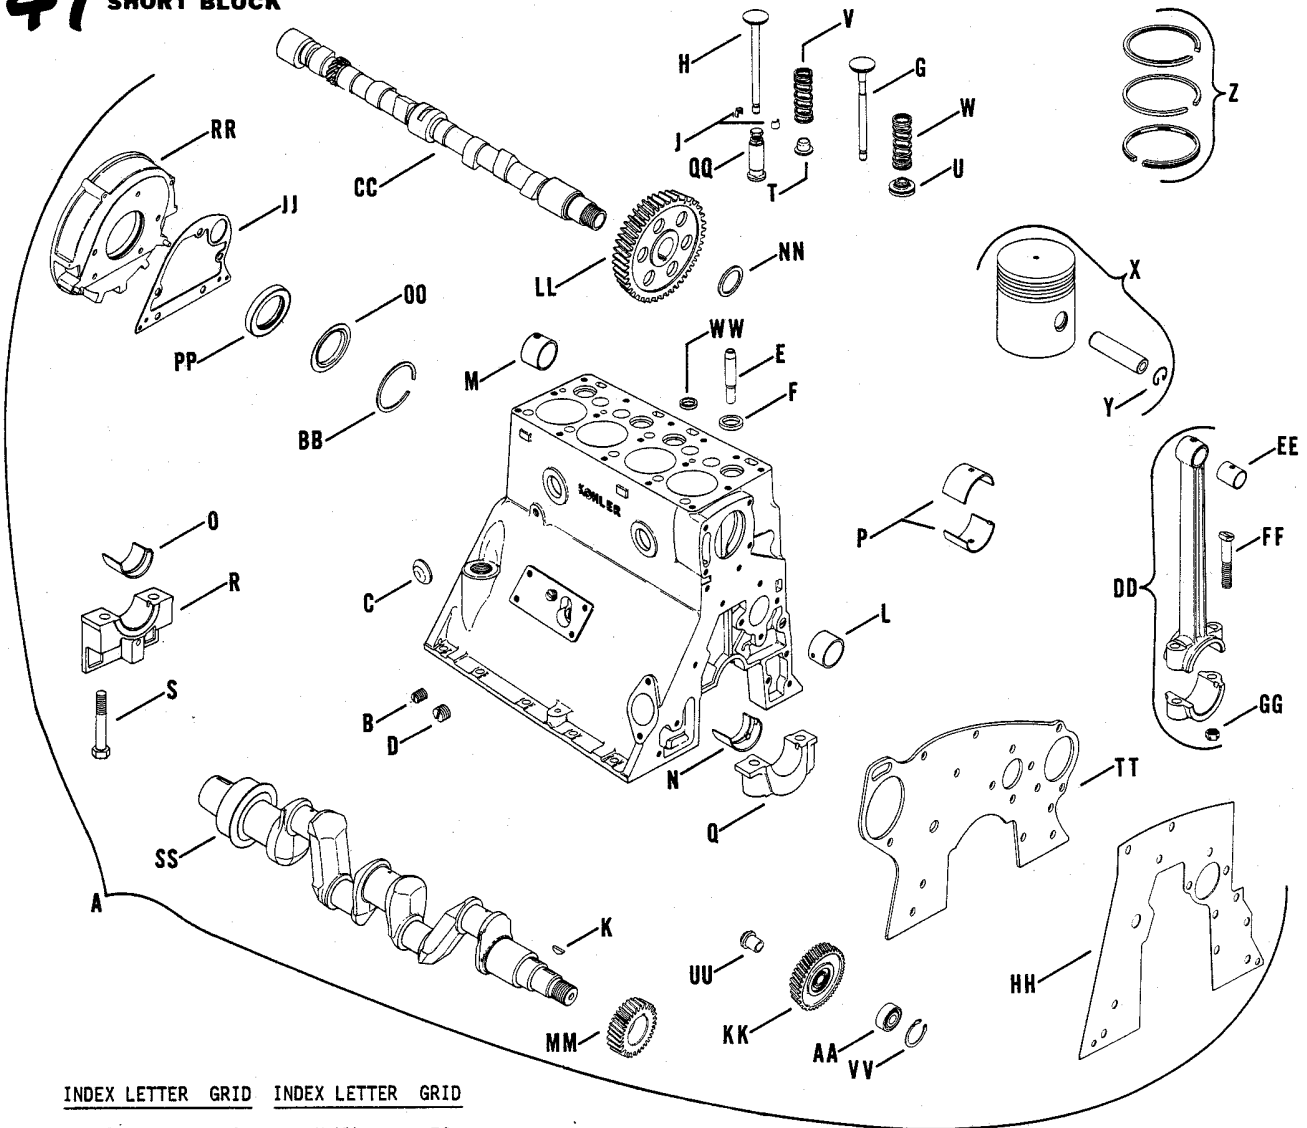

41 SHORT BLOCK

INDEX LETTER	GRID	INDEX LETTER	GRID
A-N	E2	N-WW	E3

INDEX LTR.	DESCRIPTION VARIATION NUMBER	PART NUMBER	QTY.	INDEX LTR.	DESCRIPTION VARIATION NUMBER	PART NUMBER	QTY.
	Use stock of original part number before ordering replacement.			G	Valve, intake 1	240010	4
A	Short Block - assembly (Includes B thru WW) 1	D-240903	1	H	Valve, exhaust 1	240360	4
B	Plug, 1/8 1	X-75-17	5	J	Keeper, valve (Pair) 1	240013	8
C	Plug, expansion 1	X-230-14	4	K	Key, woodruff 1	X-45-1	1
D	Plug 1	240299	2	L	Bushing, camshaft (Front) 1	240018	1
E	Guide, valve 1	241019	8	M	Bushing, camshaft (Center & Rear) 1	240020	2
F	Insert, exhaust valve 1	240008	4	N	Bearing, main-Std. (Pair) (Front & Center) 1	240072	2

(N-CONTINUED NEXT PAGE)