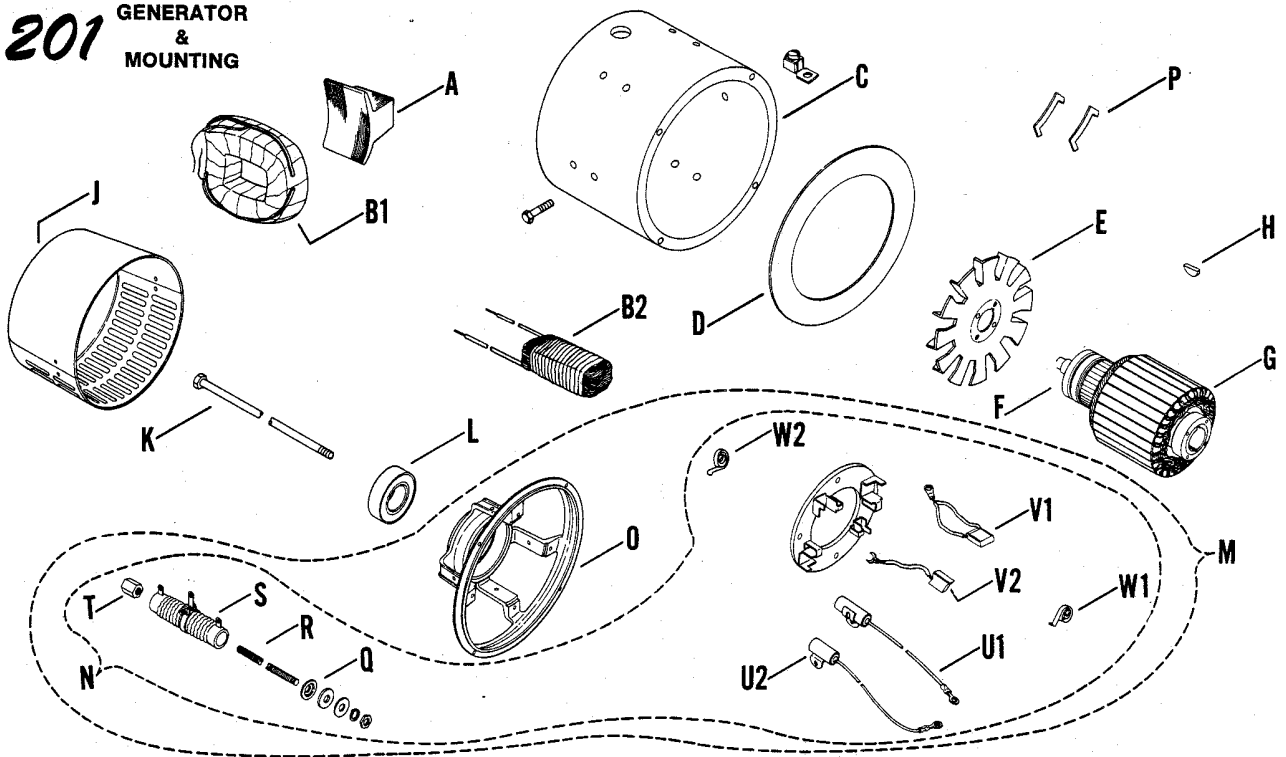

201 GENERATOR & MOUNTING

INDEX LETTER	GRID	INDEX LETTER	GRID	INDEX LETTER	GRID
A-C	E5	K-Q	E7	V2-W2	E9
D-K	E6	R-V2	E8