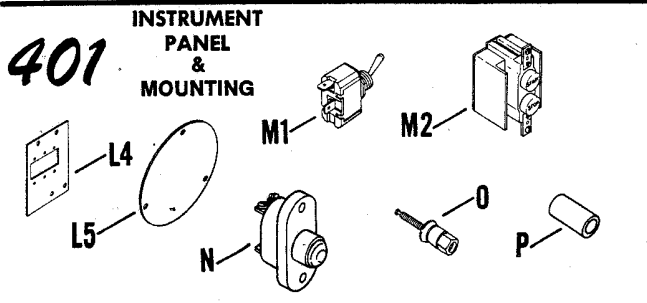

INDEX LTR.	DESCRIPTION VARIATION NUMBER	PART NUMBER	QTY.
L4	Plate, adapter 6	245085	1
L5	Plate, meter hole 412	244091	1
M1	Switch, toggle 1,3,4,8,12,19,20,22	268042	1
	4,5,6,10,21	268015	1
	16,400,401,402,404,406,410	151510	1
	Switch, magneto ground 14,405,407,409,411	201521	1
M2	Switch 11,13,17	243532	1
N	Button, stop 412	L-2532	2
O	Post, terminal 4,5,10,16,20,21,401,402,403,404,406,408,410	203006	1
	4,5,10,16,20,21,401,402,403,404,406,408,410	203007	1
P	Spacer, panel 11,13,14,16,17,400,401,402,403,404,405,406,407,408,409,410,411	264112	1

501 HOUSING & MOUNTING

INDEX LTR.	DESCRIPTION VARIATION NUMBER	PART NUMBER	QTY.
A	Baffle, heat 17	241305	1
B	Brace, side L.H. 1,11,17,504	A-244829	1
	2,3,7,9,10,12,14,15,16,500,501,502,503	244242	1
	Brace, side R.H. 1,11,17,504	A-244838	1
	2,3,7,9,10,12,14,15,16,500,501,502,503	244219	1
	Brace 5,13	A-244713	1

INDEX LTR.	DESCRIPTION VARIATION NUMBER	PART NUMBER	QTY.
(B-CONTINUED)			
	5,13	A-244714	1
	6	245031	1
	6	245032	1
	8	A-244659	1
	8	A-244660	1
C	Clip, locking ALL	244211	4
D1	Cover, skid 8	244650	1
	8	244651	1
D2	Cover, skid 13	244533	1
E1	Clamp, battery 3,9,12,14,15,16	288080	1
E2	Clamp, battery 5	244925	1
E3	Clamp, battery 6,7	245095	1
E4	Clamp, battery 13	244585	1
F	Filter, air 5	244639	1
G	Gauge, fuel 1,4,17	244297	1
	2,3,5,6,7,9,14,501,502,503	A-244436	1
	8	244954	1