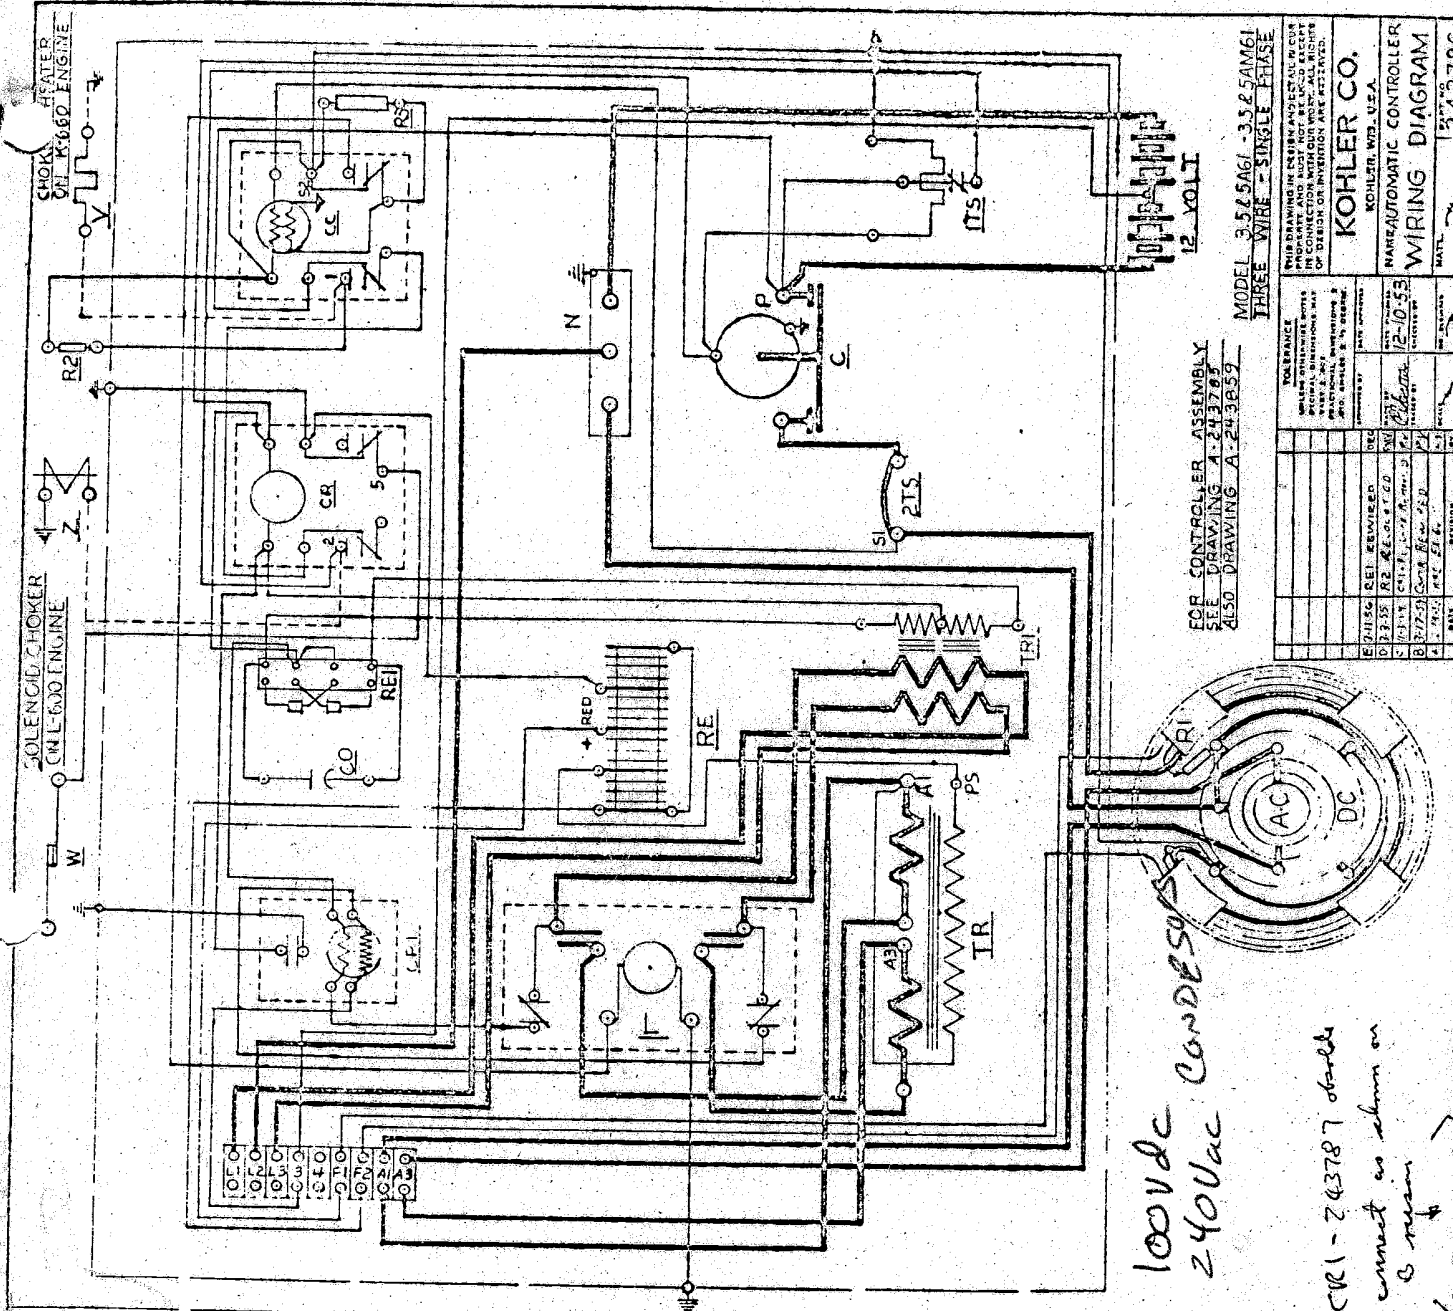

CR1 - 243787 standard
 connect as shown on
 S.B.
 SEE S.B
 290
 ccl A24386

243786

LINE DIAGRAM

$R9 = 50 \Omega$
 $R4 = 60 \Omega$
 $R2 = 5 \Omega$
 $R9 = 200 \Omega$

SEE S.P. 290

100Vdc
 240Vac
 CONDENSER

CR1 - 243787 double
 connect as shown on
 B main