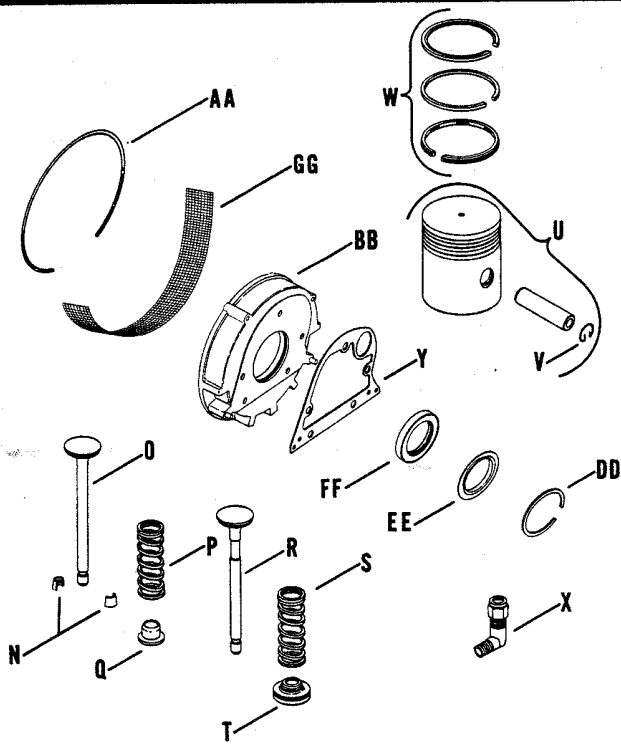

ILLUSTRATION ON GRID D2 D3

INDEX LETTER	GRID	INDEX LETTER	GRID
B-ZZ	D3	AA-GG	D4

INDEX LTR.	DESCRIPTION VARIATION NUMBER	PART NUMBER	QTY.
(B-CONTINUED)			
	Bearing, main - .020 U.S.	240075	
	Bearing, main - .030 U.S.	240076	
C	Bearing, rear - Std. (Pr.) 1,2,4,5	240585	1
	Bearing, rear - .002 U.S.	240586	
	Bearing, rear - .010 U.S.	240587	
	Bearing, rear - .020 U.S.	240588	
	Bearing, rear - .030 U.S.	240589	
D	Cap, main bearing (Front & Center) 1,2,4,5	240094	2
E	Cap, main bearing (Rear) 1,2,4,5	240399	1
F	Screw, main bearing cap 1,2,4,5	240097	6
G	Guide, valve 1,2,4,5	241019	8
H1	Insert, exhaust valve 1,2,4,5	240008	4
H2	Insert, intake valve 1,2,4,5	240731	4

INDEX LTR.	DESCRIPTION VARIATION NUMBER	PART NUMBER	QTY.
J	Bushing, camshaft (Front) 1,2,4,5	240018	1
K	Bushing, camshaft (Center & Rear) 1,2,4,5	240020	2
L	Plug 1,2,4,5	240299	2
M	Plug, expansion 1,2,4,5	X-230-14	4
N	Keeper, valve (Pr.) 1,2,4,5	240013	8
O	Valve, intake 1,2,4,5	240010	4
P	Spring, intake valve (Replaced by 241533) 1,2,4,5	241024	4
Q	Retainer, valve spring 1,2,4,5	240458	4
R	Valve, exhaust 1,2,4,5	240360	4
S	Spring, exhaust valve 1,2,4,5	241023	8
T	Rotator, valve 1,2,4,5	240702	8
U	Piston - assembly -- Std. (Includes pin & retainers) 1,2,4,5	A-240946	4
	Piston - assembly -- .010 (Includes pin & retainers)	A-240948	
	Piston - assembly -- .020 (Includes pin & retainers)	A-240950	
	Piston - assembly -- .030 (Includes pin & retainers)	A-240952	
	Piston - assembly -- .040 (Includes pin & retainers)	A-240954	
V	Retainer, piston pin 1,2,4,5	240059	8
W	Ring set - Std. (Enough for 4 cylinders) 1,2,4,5	240967	1
	Ring set - .010	240968	
	Ring set - .020	240969	
	Ring set - .030	240970	
X	Elbow 1	A-822	1
Y	Gasket, generator adapter 1,2,4,5	240396	1
Z1	Plug, slotted 1,2,4,5	X-75-17	5
Z2	Plug, hex. ctsk. 1,2,4,5	X-75-31	5