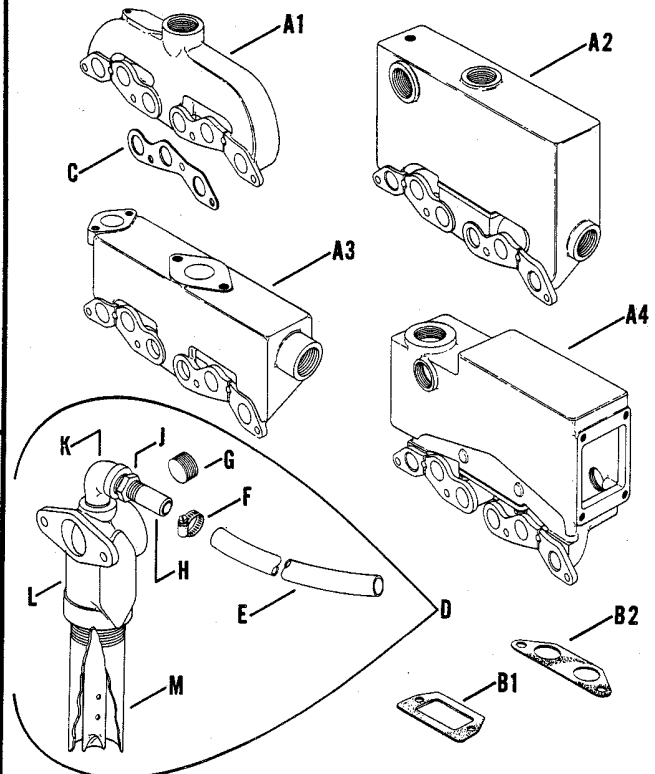

INTAKE & EXHAUST
MANIFOLD

12