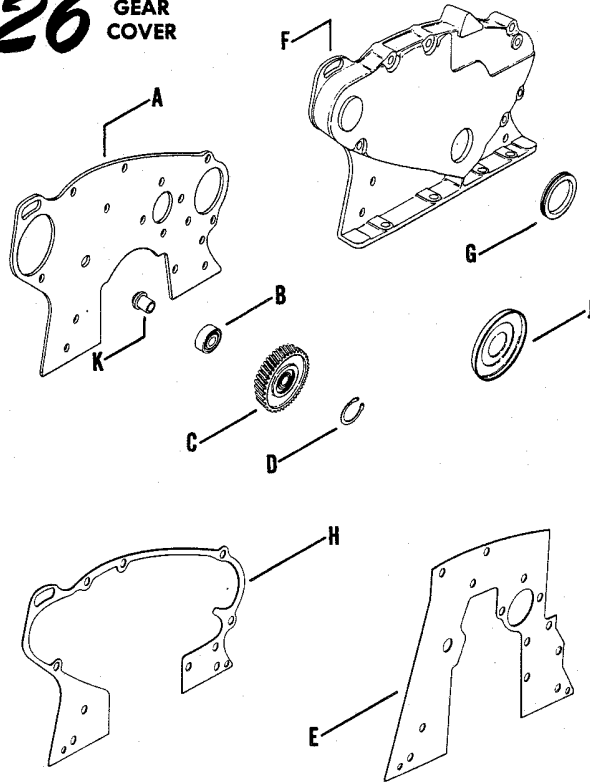

26, 29, 31, 32

SERIES 0, 50

26 GEAR COVER