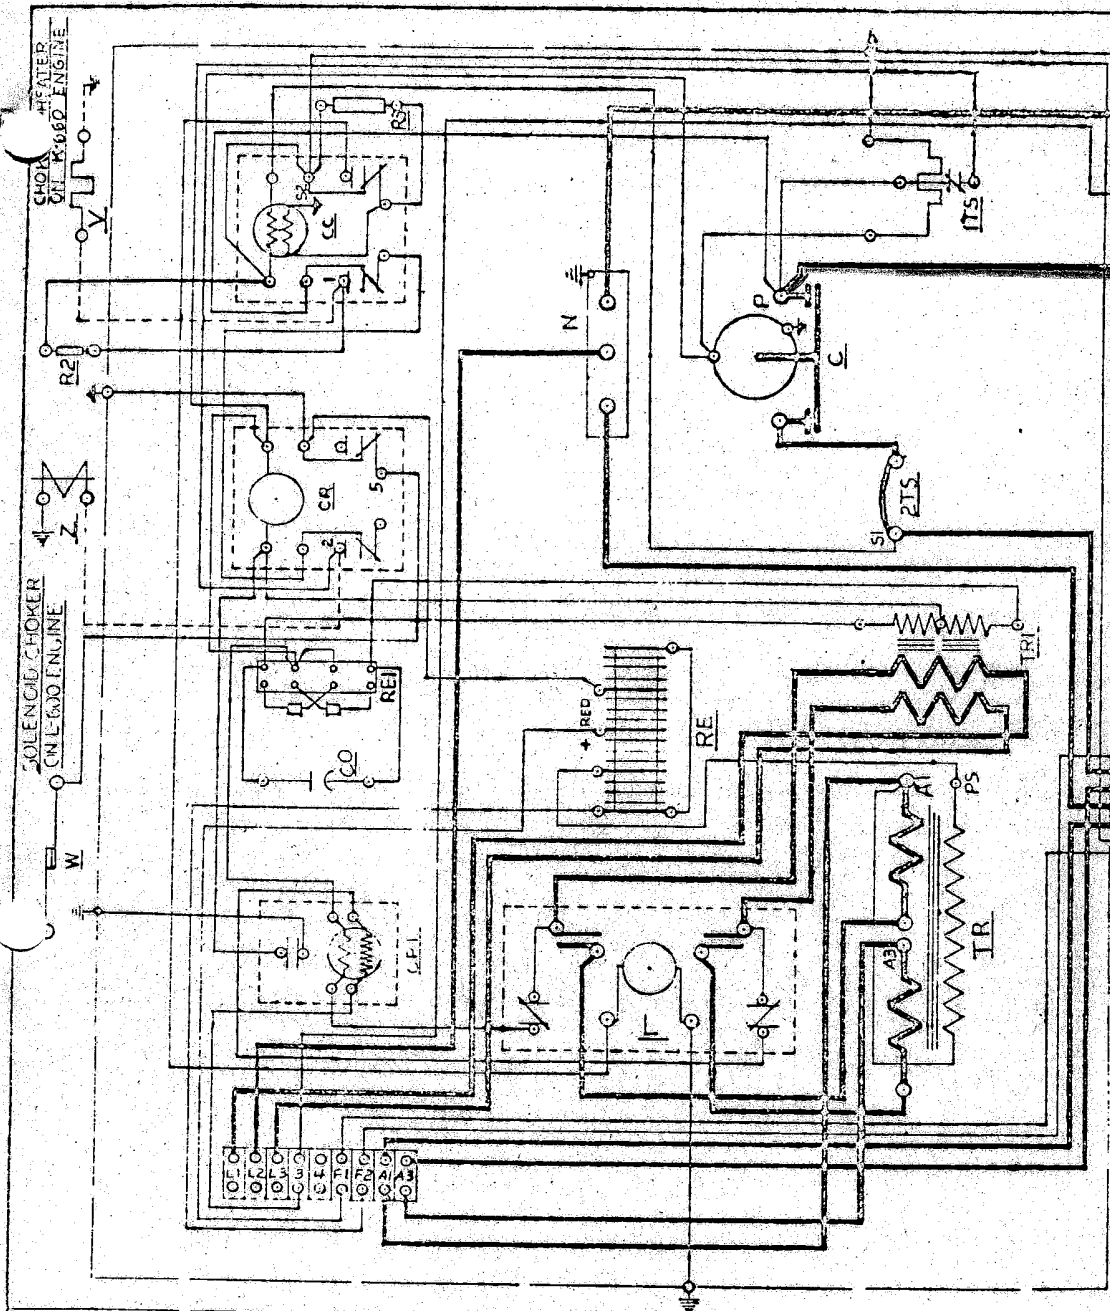

12 VOLT

FOR CONTROLLER ASSEMBLY
SEE DRAWING A-243787
ALSO DRAWING A-243859

MODEL 3.5L5AG1-3.5L5AMG1
THREE WIRE - SINGLE PHASE

CR1-243787 should
connect as shown on
S. manual
SEE A24386

243786