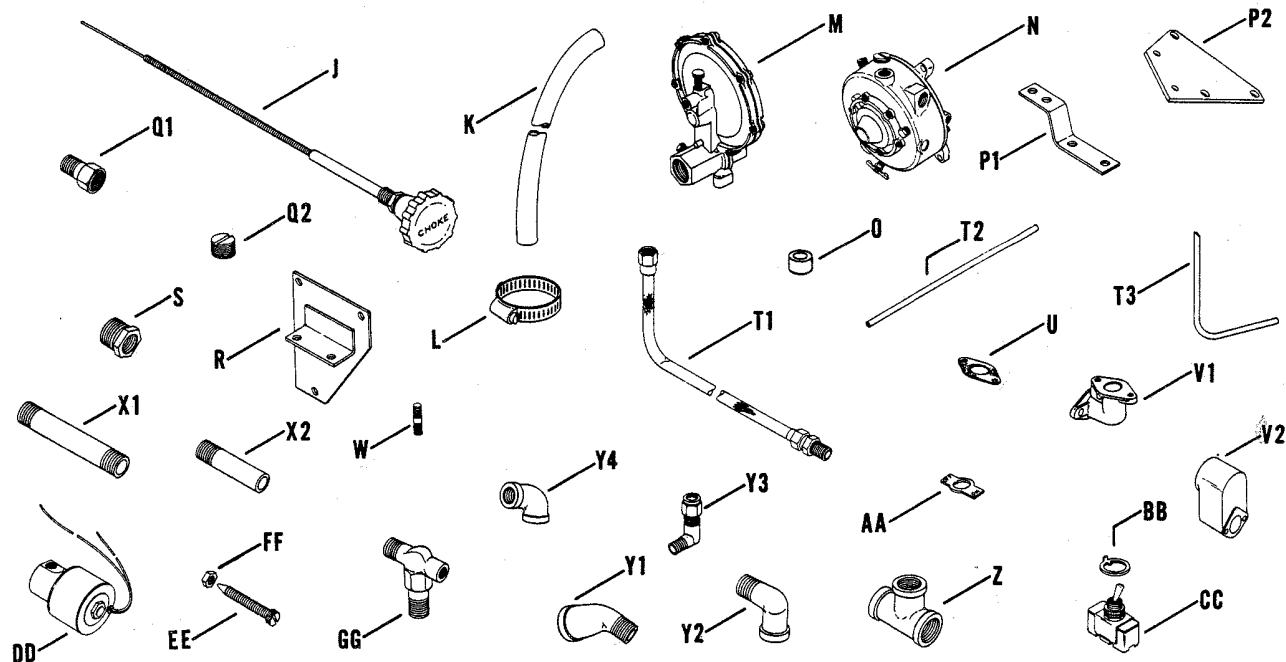

INDEX LETTER	GRID	INDEX LETTER	GRID
J-T2	C13	T3-GG	C14

INDEX LTR.	DESCRIPTION VARIATION NUMBER	PART NUMBER	QTY.	INDEX LTR.	DESCRIPTION VARIATION NUMBER	PART NUMBER	QTY.
J	Control, choke 2,5,6,10,19,22,23,33, 34	240876	1	P2	Bracket, regulator 6,11,23,29,34,38,39	244046	1
K	Hose 1/4 I.D. x 4 (Replaced by X-386-15) 28	240871	1	Q1	Plug, air vent 35	151377	1
	Hose 5/8 I.D. x 31-1/2 35	X-312-15	1	Q2	Plug 35	X-75-12	1
	Hose 5/8 I.D. x 24 35	X-312-18	1		36,40,42,45	X-75-17	1
	Hose 1/4 I.D. x 4-1/2 46	X-386-15	1	R	Bracket, vaporizer - regulator mounting 35	241099	1
L	Clamp, hose 1/2 min., 1-3/8 max. 35	X-426-3	4	S	Bushing, reducer 3/4 x 3/8 3,5,6,11,17,22,23,29,30, 31,32,34,36,38,39,40,41, 43,45,55	X-202-31	1
M	Regulator, gas 3,5,6,11,17,22,23,29, 30,31,32,34,36,38,39, 40,41,43,45,55	B-240492	1		Bushing, reducer 1/2 x 3/8 35	X-202-28	2
N	Vaporizer - Regulator 35	266737	1	T1	Line, fuel 12-3/16 3,5,17,22,34,36,40,41, 43,55	240721	1
O	Spacer, regulator bracket 6,11,23,29,34,38,39	244054	3		30,31,32,45	241041	1
P1	Bracket, regulator 3,5,17,22,30,31,32,36, 40,43,45,55	240723	1		Line, fuel 30-3/16 6,11,23,29	244205	1
	41	241140	1		34,38,39	X-504-9	1
					Line, fuel 14 35	266138	1
				T2	Line, fuel 16	X-208-12	1

(T-CONTINUED NEXT PAGE)