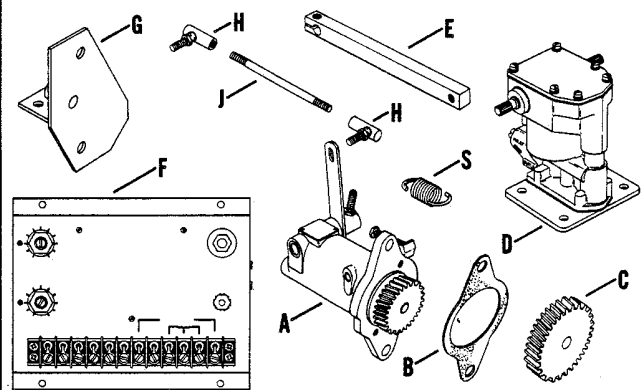

INDEX LTR.	DESCRIPTION VARIATION NUMBER	PART NUMBER	QTY.
------------	------------------------------	-------------	------

Use stock of original part number before ordering replacement.

A	Governor - assembly (1800 RPM) (Replaced by G-240679) 1,3,6	F-240679	1
	Governor - assembly (1500 RPM) 2	D-240678	1
B	Gasket, governor 1,2,3,4,5,6	240195	1
C	Gear, governor 1,2,3,6	240818	1
D	Actuator 5	A-285993	1
E	Arm, actuator 4	241185	1
	5	286249	1
F	Amplifier 5	A-241205	1
G	Bracket, actuator mtg. 4,5	241184	1
H	Ball joint (Replaced by 237130) 1,2,3	240255	2
	Ball joint 4	271097	2
	Ball joint (Replaced by 237130) 6	275868	2
J	Rod, throttle 1,2,3	240256	1
	4	266620	1
	5	241226	1
	6	X-352-8	1