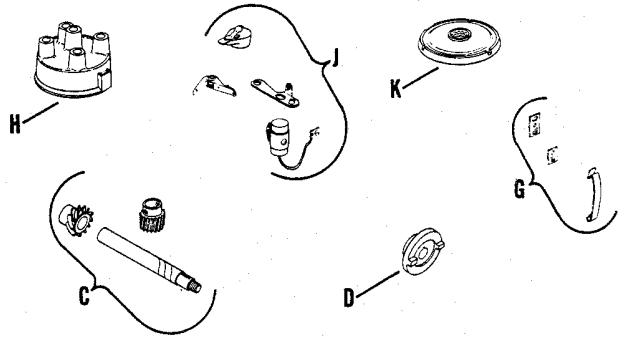

INDEX LTR.	DESCRIPTION VARIATION NUMBER	PART NUMBER	QTY.
A	Distributor - assembly (Delco-Remy 1111462) 6	A-241211	1
B	Housing 6	241507	1
C	Kit, gear 6	241512	1
D	Coupling, drive shaft 6	241511	1
E	Gasket 6	241508	1
F	Cap, distributor 6	A-241490	1
G	Kit, spring & clip 6	241513	1
H	Cap, distributor 6	241491	1
J	Kit, ignition 6	241514	1
K	Cover, housing 6	241492	1