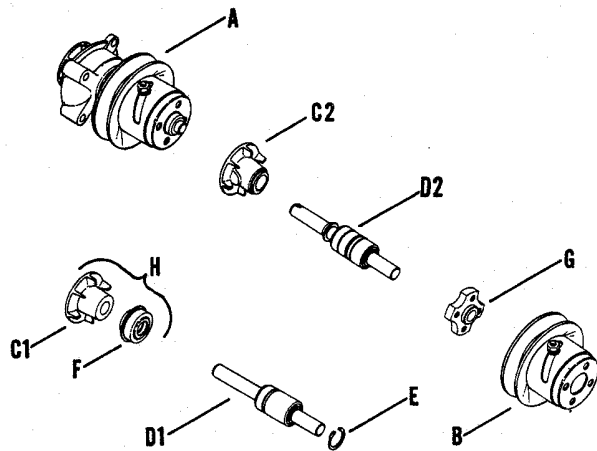

(Z1-CONTINUED NEXT PAGE)

COOLANT SYSTEM

INDEX LETTER GRID

Z1-WW C9

ILLUSTRATION ON GRID C7 C8

INDEX LTR.	DESCRIPTION VARIATION NUMBER	PART NUMBER	QTY.	INDEX LTR.	DESCRIPTION VARIATION NUMBER	PART NUMBER	QTY.
(Z1-CONTINUED)				(JJ-CONTINUED)			
	8,13,23,27	X-256-2	1		Thermostat 138° 3,6,11,18,20,24	241138	1
	23,24,27	X-256-4	1	KK1	Housing, thermostat 1,4,5,7,8,10,13,14,15, 22,25,26,29,30	240162	1
Z2	Valve, drain 7	X-255-1	2	KK2	Housing, thermostat 2,6,11,12,17,18,20,21, 23,24,27	240825	1
	8	X-255-1	1	LL	Stud, thermostat housing 3-7/8 ALL	240159	2
AA1	Connector, conduit 6	DA-2138	2	MM	Gasket, thermostat housing ALL	240160	1
AA2	Connector, tubing 8	X-325-1	1	NN	Thermometer 2,3,18,98	153657	1
AA3	Connector, pump outlet 98	168839	1		99	153657-2	1
	98	240816	1	00	Cap 23	258037	1
BB	Conduit 22 length 6	X-222-11	1		29,30	241309	1
CC1	Elbow, water inlet 1,2,3,4,5,6,7,8,10,11, 12,15,17,18,20,21,22, 25,26,29,30	240167	1		Cap, pressure 27	258126	1
CC2	Elbow, water inlet 3,6,11,20	241068	1	PP	Neck, filler 23	241272	1
	6,98,99	240890	1		27	241311	1
CC3	Elbow, water outlet 3,99	240899	1	QQ	Gasket, solid cap 24	241289	1
CC4	Elbow, water inlet 13,98,99	240430	1	RR1	Valve, solenoid 6	X-350-2	1
CC5	Elbow, water inlet 14	241098	1		18	X-350-7	1
DD1	Gasket, inlet elbow ALL	240168	1	RR2	Valve, shut-off 6	X-381-2	1
DD2	Gasket, inlet elbow 3,6,11,20,98,99	240489	1		18	X-381-1	1
EE	Cap, manifold 23,24,27	241278	1	RR3	Valve, solenoid 13	241090	1
FF	Gasket, inlet-outlet adapter 23,24,27	241260	1	SS	Plate, cover 23,24,27	241253	1
GG	Gasket, inlet-outlet adapter inner 23,24,27	241261	1	TT	Key 1,2,3,4,5,6,7,8,10,11, 12,13,14,15,17,18,21,22, 24,25,26,27,29,30	X-45-1	1
HH	Plate, water injection 24	241291	1	UU	Tank, expansion 98	240488	1
JJ	Thermostat 170° 1,2,4,5,7,10,12,13,14, 15,17,21,22,23,25,26, 27,29,30,98,99	150752-2	1	VV	Tee, outlet 98	240682	1
	8	150752-1	1	WW	Line, water 98	240572	1