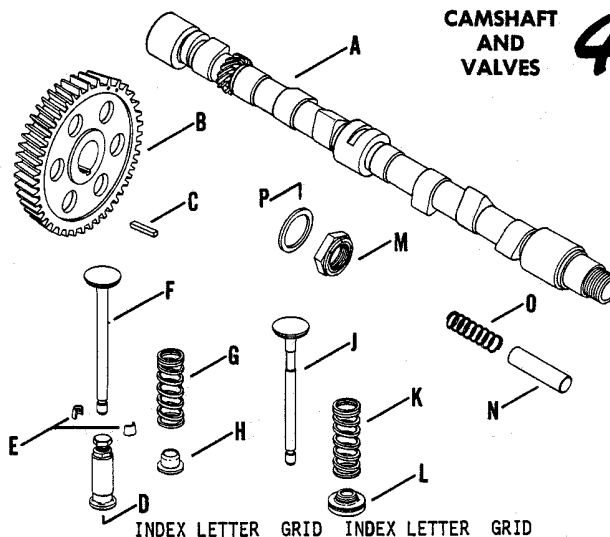

CAMSHAFT AND VALVES 4

INDEX LTR.	DESCRIPTION VARIATION NUMBER	PART NUMBER	QTY.
A-G	C11	G-P	C12

Use stock of original part number before ordering replacement.

A	Camshaft (Replaced by 241532) 1,2	240022-2	1
B	Gear, camshaft 1,2	240135	1
C	Key 1,2	X-45-1	1
D	Tappet, valve (Replaced by D-240327) 1,2	A-240327	8
E	Keeper, valve (Pair) 1,2	240013	8
F	Valve, intake 1,2	240010	4
G	Spring, intake valve 1	240457	4

(G-CONTINUED NEXT PAGE)