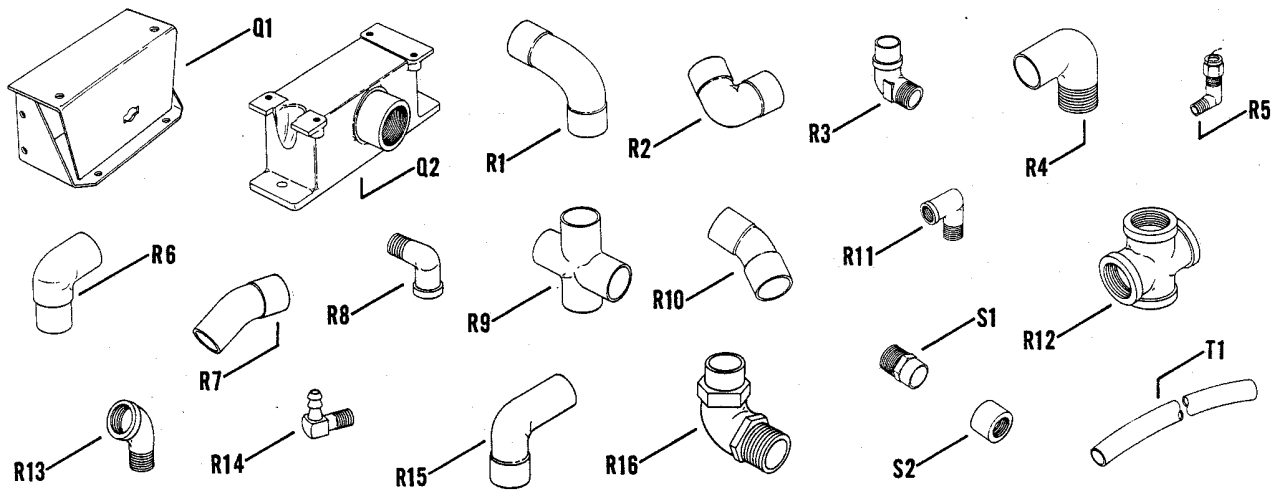

INDEX LTR.	DESCRIPTION VARIATION NUMBER	PART NUMBER	QTY.	INDEX LTR.	DESCRIPTION VARIATION NUMBER	PART NUMBER	QTY.
Q1	Bracket, heat exchanger 2,12,21,98	241146	1	(R8-CONTINUED)			
Q2	Bracket, heat exchanger (Discontinued--Not Available) 18	241141	1		20	S-404	2
R1	Elbow 2,12,18,21	168841	1		23,24,27	X-211-8	2
	6	168841	2	R9	Elbow 3,11,20	266431	1
R2	Elbow 2,18	266430	2	R10	Elbow 3,11,20	250057	1
	3,11,12,20,21	266430	1	R11	Elbow 3,11,20	266055	1
R3	Elbow 2,12,13,17,18,21	266076	1	R12	Elbow 13	X-207-1	1
	23,24,27	266076	2	R13	Elbow 23,24,27	X-274-6	1
R4	Elbow 2,12,18,21	280523	1	R14	Elbow 23,24,27	X-391-1	1
R5	Elbow 2,12,21	X-265-3	2	R15	Elbow 98	168842	1
R6	Elbow 2,12,18,21	280568	1	R16	Elbow 98	168840	1
R7	Elbow 3,11,20,98	168843	1		98	168840-1	1
R8	Elbow 3	X-211-3	1	S1	Adapter 2,3,11,17,20	265095	1
	3,11	S-404	1		12,18,21	265095	2
	7	X-211-10	1	S2	Adapter 3,11	241054	1
	13	X-211-2	2	T1	Hose 1-1/4 I.D. x 4 1,4,5,7,8,14,22,25,26, 29,30	240191	1
	18	X-211-1	1		3,11	X-272-8	1

(T1- CONTINUED NEXT PAGE)