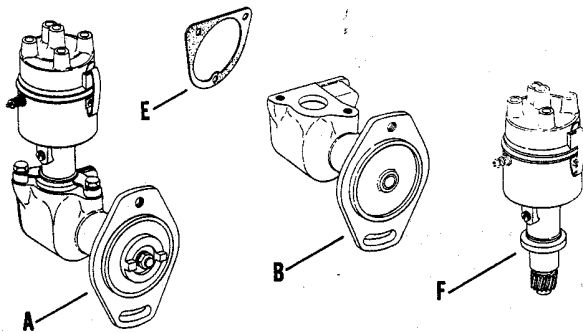

SERIES 0, 50

18

ILLUSTRATION ON GRID D11

INDEX LTR.	DESCRIPTION VARIATION NUMBER	PART NUMBER	QTY.
BB	Coupling, impulse	241173	1
CC	Gasket, mounting	241190	1
DD	Gear, magneto	240591	1
EE	Plug, spark	240705-S	4
FF	Cable, spark plug #1 & 3	A-240340	2
	Cable, spark plug #4	A-240341	1
	Cable, spark plug #2	A-240342	1

For complete cable set
order Kit #240339

GG	Wire, ground	7012-8	1
HH	Insulator, lead	153970	1
JJ	Kit, shielded magneto conversion	241441	1

IGNITION

18