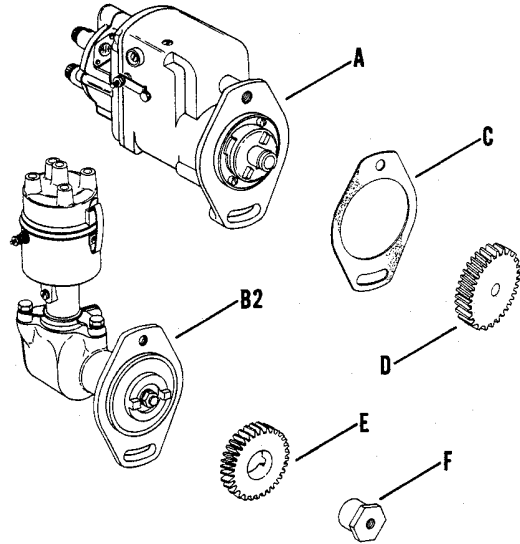

INDEX LTR.	DESCRIPTION VARIATION NUMBER	PART NUMBER	QTY.
K	Extension, ball joint 5	241225	1
L1	Line 1,2,3,6	240699	1
L2	Line, flexible 5	285188	2
M	Bushing, reducer 1/8 x 3/8 4	D-228	1
	Bushing, reducer 1/8 x 1/4 5	X-202-27	1
N	Clip 5	270154	2
O	Conduit, non-metallic 5	X-547-8	1
	5	X-684-1	1
P	Tubing, copper 1/4 O.D. x 8 4	X-208-15	1
	Tubing, copper 1/4 O.D. x 14 4	X-208-12	1
Q	Connector 4	X-258-5	1
R1	Elbow 1,2,3,6 4	A-822	2
		A-822	3
R2	Elbow 5	X-447-10	1
R3	Elbow 5	X-211-10	1
S	Spring, governor 1,3,6 2	240216	1
		240858	1

INDEX LTR.	DESCRIPTION VARIATION NUMBER	PART NUMBER	QTY.

Use stock of original part number before ordering replacement.

A	Magneto - assembly (Fairbanks-Morse) (Wico XH-2006 was used prior to serial no. 220873. Replace with complete A-241021 assembly.) 1,2,3,4,7	A-241021	1
B1	Distributor - assembly (Not Shown) (Fairbanks-Morse FM-B4B44. Replacement parts not available from Kohler Co. For complete replacement use Kit 241529.) 5	A-241182	1
B2	Distributor - assembly (Delco-Remy 1111462) 6	A-241211	1
C	Gasket, magneto & distributor mounting 1,2,3,4,5,6,7	240295	1
D	Gear, magneto (Std.) 1,2,3,4,7	240591	1
E	Gear, distributor 5,6	240294	1
F	Nut, distributor drive gear 5,6	241209	1