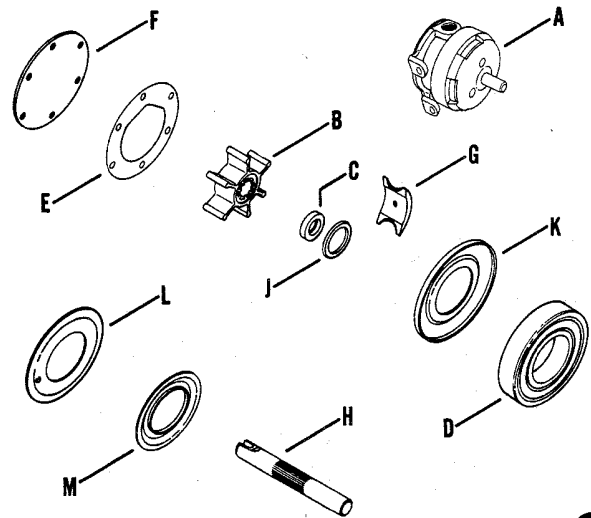

INDEX LTR.	DESCRIPTION VARIATION NUMBER	PART NUMBER	QTY.
A	Pump, water - assembly (Lift) 2,3,11,12,20,21,23,24,27,98,99	A-240777	1
B	Impeller 2,3,11,12,20,21,23,24,27,98,99	240983	1
C	Seal 2,3,11,12,20,21,23,24,27,98,99	240984	1
D	Bearing, ball 2,3,11,12,20,21,23,24,27,98,99	266840	1
E	Gasket, end cover 2,3,11,12,20,21,23,24,27,98,99	240991	1
F	Cover, end 2,3,11,12,20,21,23,24,27,98,99	241061	1
G	Cam 2,3,11,12,20,21,23,24,27,98,99	240990	1
H	Shaft 2,3,11,12,20,21,23,24,27,98,99	241004	1
J	"O" ring 2,3,11,12,20,21,23,24,27,98,99	241060	1
K	Shield, bearing 2,3,11,12,20,21,23,24,27,98,939	1	
L	Shield, rotating 2,3,11,12,20,21,23,24,27,98,99	266841	1
M	Slinger, stationary 2,3,11,12,20,21,23,24,27,98,99	266842	1