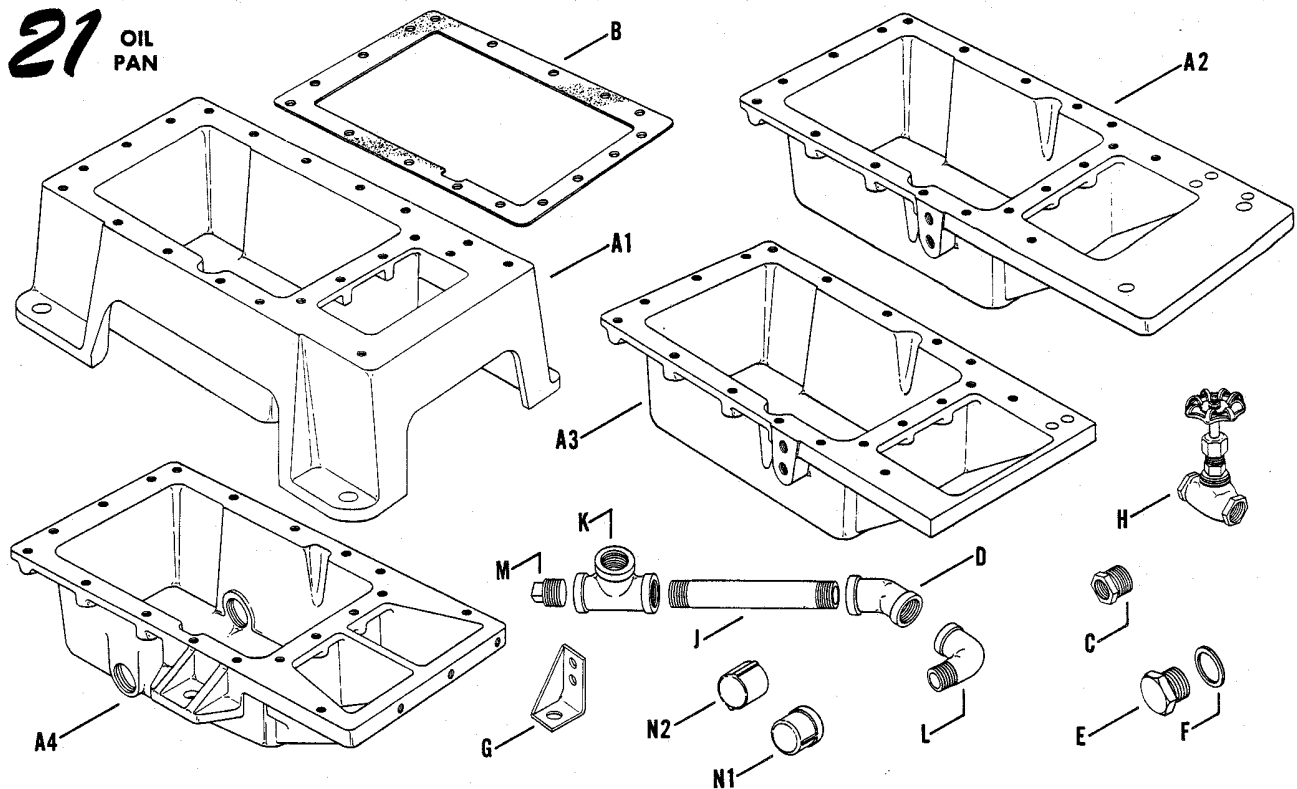

21

SERIES O, 50

21 OIL PAN

INDEX LTR.	DESCRIPTION VARIATION NUMBER	PART NUMBER	QTY.	INDEX LTR.	DESCRIPTION VARIATION NUMBER	PART NUMBER	QTY.
A1	Pan, oil 1,2,10,11,12,13,19 3,9,98 4,5,8,99 6	240576-1 240794 240893 241058	1 1 1 1	J	Pipe 3/4 x 5-3/4 3,4,10 Pipe 1/2 x 2 6 Pipe 1/2 x 5-1/2 6	X-206-8 X-209-6 X-209-7	1 1 1
A2	Pan, oil 14,16	241161	1		Pipe 3/4 x 6-3/4 11	X-206-11	1
A3	Pan, oil 15	241160	1		Pipe 3/4 x 2-1/2 12	X-206-4	1
A4	Pan, oil 17,18	241251	1		Pipe 3/4 x 5-1/2 12	X-206-5	1
B	Gasket, oil pan ALL	240403	1		Pipe 3/4 x 6 16,19	X-206-15	1
C	Bushing, reducer 6	153659	1	K	Tee 11,12,16,19	A-108	1
D	Elbow 12	X-225-8	1	L	Elbow, street 1,2,3,4,6,8,9,10,11, 12,13,16,18,19,98,99	SA-472	1
E	Plug, drain 1,2,5,8,9,98,99	241062	1	M	Plug, sq. hd. 11,12,13,14,15,16,17, 18,19	X-75-6	1
F	Gasket, drain plug 1,2,5,8,9,98,99	241063	1	N1	Cap, pipe 3,4,10	X-268-1	1
G	Bracket, mounting 14,15,16	241163	2	N2	Cap, pipe 6	X-268-5	1
H	Valve 6	244014	1