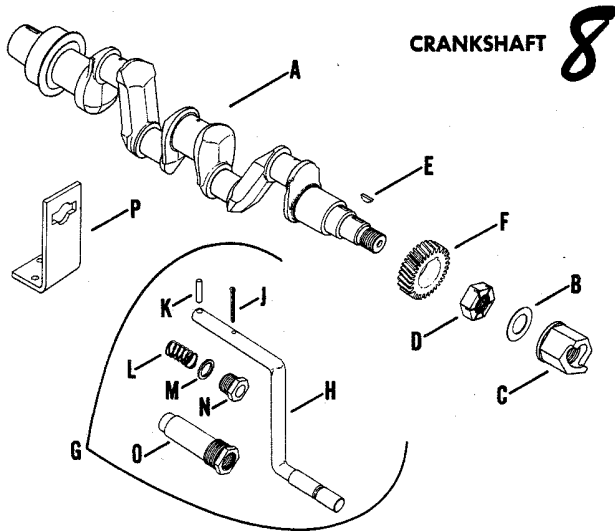

SERIES 0, 50

7,8,9

ILLUSTRATION ON GRID D2 D3

INDEX LTR.	DESCRIPTION VARIATION NUMBER	PART NUMBER	QTY.
AA	Guard, generator fan 1,5	241122	1
BB	Adapter, generator 1,4,5	240599-S	1
	2	240508	1
CC	Seal, rear bearing 1,2,4,5	240401	2
DD	Ring, retaining 1,2,4,5	240397	1
EE	Trough, oil 1,2,4,5	240177	1
FF	Seal, rear oil 1,2,4,5	240178	1
GG	Screen, generator 4	240974	1

INDEX LTR.	DESCRIPTION VARIATION NUMBER	PART NUMBER	QTY.
H	Crank, hand 21	244002	1
J	Pin, cotter 1/8 x 1-1/4 21	X-37-1	1
K	Pin, starting crank 21	A-596	1
L	Spring, crank 21	C-1209	1
M	Washer 21	X-25-62	1
N	Guide, starting crank (Discontinued--Not Available) 21	C-1202	1
O	Sleeve, crank 21	244003	1
P	Bracket, crank 20	240892	1

INDEX LTR.	DESCRIPTION VARIATION NUMBER	PART NUMBER	QTY.

Use stock of original part number before ordering replacement.

A	Crankshaft 1,2,20,21	240840	1
B	Shim, crank jaw 1,20,21	153196	2
C	Jaw, crank 1,20,21	153195	1
D	Nut (Replaced by X-80-1) 2	X-119-21	1
E	Key, woodruff 1,2,20,21	X-45-1	1
F	Gear, drive 1,2,20,21	240138	1
G	Crank, starting - assembly (Includes items H thru O) 21	A-244001	1

INDEX LTR.	DESCRIPTION VARIATION NUMBER	PART NUMBER	QTY.

Use stock of original part number before ordering replacement.

A	Head, cylinder 1,2,3,4,5	240957-2	1	
B	Gasket, head 1,2,3,4,5	241453	1	
C	Screw, hex. hd. 3/8 - 16 x 2-1/8	1,3	240158	14
		2,5	240158	11
		4	240158	13
D	Screw, hex. hd. 3/8 - 16 x 3-1/2	2	244047	3
		5	271077	2
D	Plug 1,2,3,4,5	X-75-3	2	
E	Eyebolt (Replaced by 241216-S) 4,5	241216	1