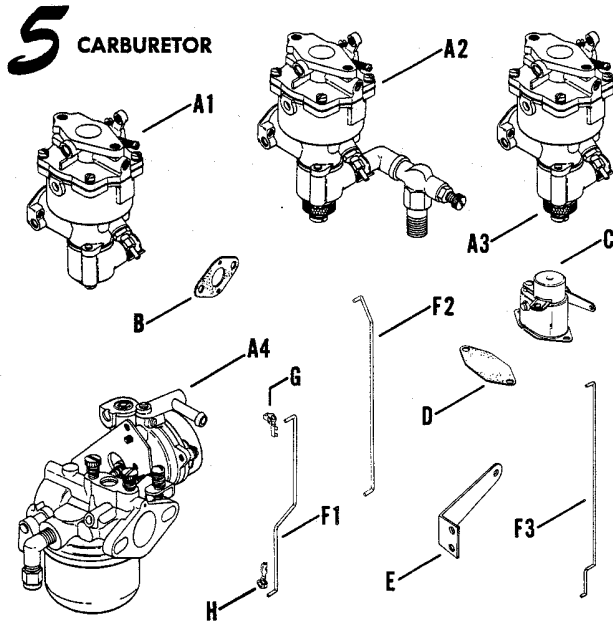

INDEX LTR.	DESCRIPTION VARIATION NUMBER	PART NUMBER	QTY.	
A2	Carburetor - assembly (Grid C14) 3,5,6,11,17,29,31,32, 35,38,39,40,41,55	D-240722	1	
	22,23,30,34	D-241017	1	
	36,42,45	A-241129	1	
A3	43	A-241183	1	
	Carburetor - assembly (Grid C14) 4,7,9,13,14,44,95,97, 98,99	D-240510	1	
A4	10,21,24,26	D-241018	1	
	Carburetor - assembly (Grid D2) 28	A-241239-S	1	
B	46	A-241402	1	
	Gasket, carburetor 1,2,3,4,5,6,7,8,9,10, 11,12,13,14,15,16,17, 18,19,21,22,23,24,25,26, 29,30,31,32,33,34,35,36, 37,38,39,40,41,42,43,44, 45,46,55,95,97,98,99	210223	1	
C	28	210223	2	
	Choke, 12 volt 1,3,4,9,11,12,16,17,18, 21,26,29,30,31,32,35, 38,41,97,99	265042	1	
D	37,40,44,55	240309	1	
	Choke, 24 volt 7,8,24,25,95	240286	1	
E	13,14,15,39,98	265046	1	
	Gasket, choke 1,3,4,7,8,9,11,12,13, 14,15,16,17,18,21,24,25, 26,29,30,31,32,35,37,38, 39,40,41,44,55,95,97,98, 99	240285	1	
F1	Bracket, choke 33	241066	1	
F2	Rod, choke 1,3,8,11,15,16,18,25, 30,31,35,37,38,39,40, 41,55	240288	1	
	Rod, choke 4,7,14,21,24	241005	1	
F3	Rod, choke 9,12,13,17,26,29,32,44, 95,97,98,99	240421	1	
	G	Clip, choke upper 1,3,8,9,11,12,13,15,16, 17,18,25,26,29,30,31, 32,35,37,38,39,40,41, 44,55,95,97,98,99	240291	1
H	Clip, choke lower 1,3,7,8,9,11,12,13,15, 16,17,18,25,26,29,30, 31,32,35,37,38,39,40, 41,44,55,95,97,98,99	240292	1	
	4,14,21,24	240292	2	

INDEX LTR.	DESCRIPTION VARIATION NUMBER	PART NUMBER	QTY.
Use stock of original part number before ordering replacement.			
A1	Carburetor - assembly (Grid C14) 1,2,8,12,15,33,37	D-240460	1
	16,18,19,25	D-241016	1