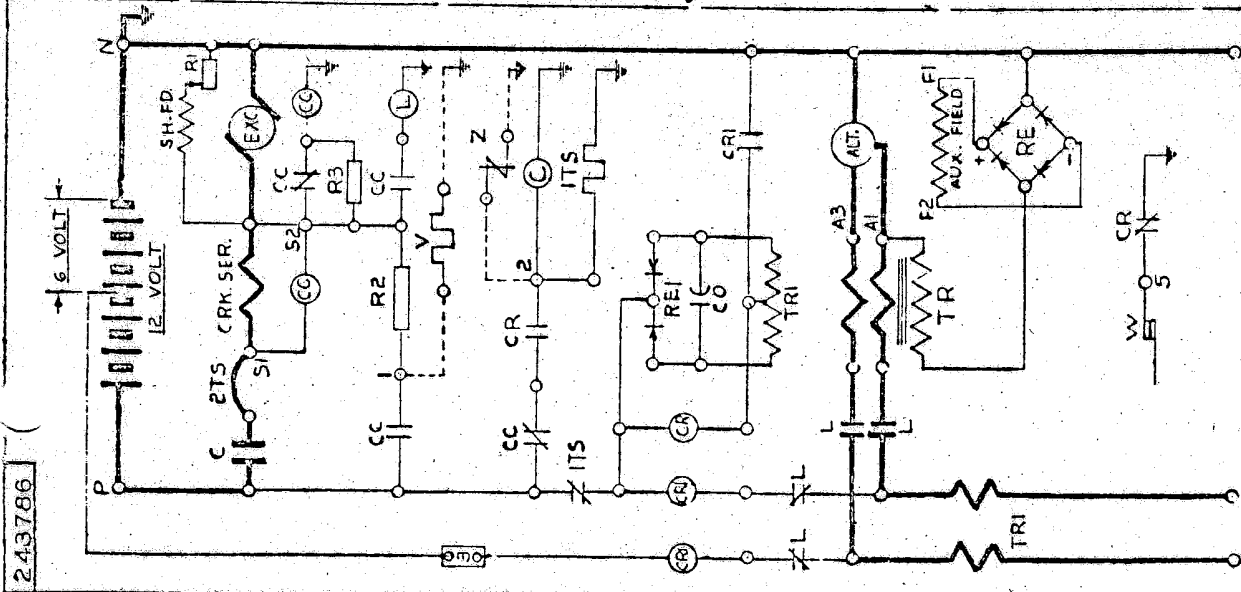

243786

LINE DIAGRAM

$R3 = 50\Omega$
 $R4 = 60\Omega$
 $R2 = 5\Omega$
 $R9 = 200\Omega$

SEE S.P. 290