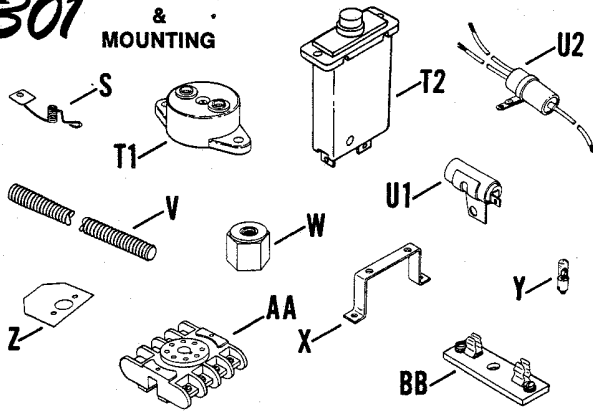

301 CONTROLLER & MOUNTING

INDEX LTR.	DESCRIPTION VARIATION NUMBER	PART NUMBER	QTY.
S	Coil, thermal switch 320	243027	1
T1	Breaker, circuit (2TS) 1,2,3,4,5,7,11,14,15,17,20,22,23,24,25,26,27,28,35,37,39,40,43,45,52,55,56,57,59,65,67,68,69,70,71,72,73,74,75,76,77,79,80,81,84,85,91,92,94,97,98,99,100,103,105,112,113,116,117,118,119,120,121,122,123,124,125,131,132,300,301,302,303,304,306,307,308,309,310,313,314,315,316,317,318,324,326,329,330,331,332	265327	1
	8,10,21,34,42,89,320	266384	1
T2	Breaker, circuit (1TS) 42	245535	1
U1	Capacitor 11,24,79,84,309,313,317,320	243791	1
U2	Capacitor 22,23,24,25,26,59,65,67,68,76,77,79,84,100,105,119,313,317,318	245742	1
V	Stud 101,102,106,110	244048	1
W	Insulator 101,102,106,110	233269	1
X	Support, panel 18,32,33,333	243310	1
Y	Bulb, light 118,121,132	268310	4
Z	Insulator, thermal switch 320	265940	1
AA	Socket, tube 34	246140	1
BB	Clip, fuse 34,118,121,132	244341	1

INDEX LTR.	DESCRIPTION VARIATION NUMBER	PART NUMBER	QTY.
CC	Light, indicator 118,121,132	283419	4
DD	Ammeter 316	264261	1
EE	Voltmeter, AC 0-300 37,52,329	283716	1
	Voltmeter, AC 0-150 300,302,326	283715	1
FF	Spacer 42	230434	1
GG1	Board, circuit 118,121,132	A-246674	1
GG2	Board, circuit 118,121,132	A-246891-1	1
GG3	Board, circuit 118,121,132	A-246940-1	1
GG4	Board, circuit 118,121,132	A-246997	1
HH1	Receptacle 9,13,95,305	223156	1
HH2	Receptacle 13,107	223187	1
JJ	Protector, surge 15,17,20,29,30,71,72,94,98,108	245248	1
	306,307,309,316,331	245259	1
KK	Rheostat, R1 56	243825	1
	Rheostat 106	243618	1