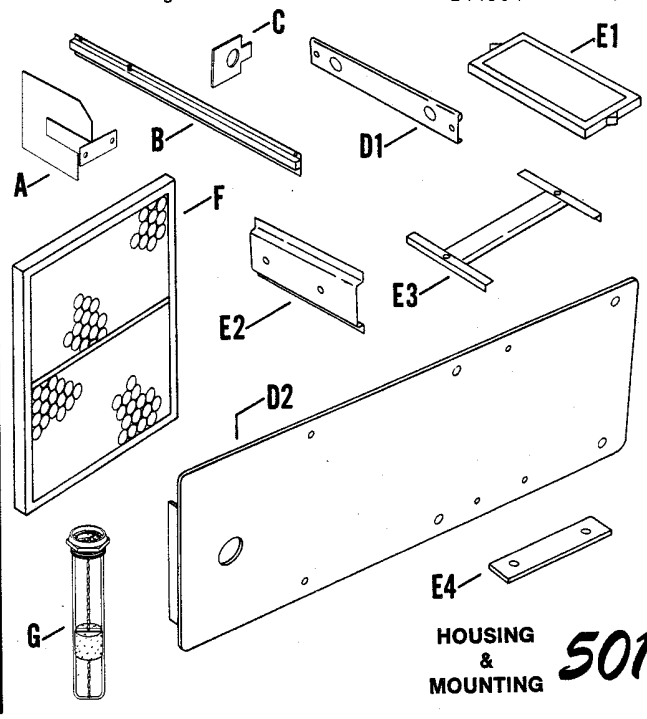

INDEX LTR.	DESCRIPTION VARIATION NUMBER	PART NUMBER	QTY.
L4	Plate, adapter 6	245085	1
L5	Plate, meter hole 412	244091	1
M1	Switch, toggle 1,3,4,8,12,19,20,22	268042	1
	4,5,6,10,21	268015	1
	16,400,401,402,404,406,410	151510	1
	Switch, magneto ground 14,405,407,409,411	201521	1
M2	Switch 11,13,17	243532	1
N	Button, stop 412	L-2532	2
O	Post, terminal 4,5,10,16,20,21,401,402,403,404,406,408,410	203006	1
	4,5,10,16,20,21,401,402,403,404,406,408,410	203007	1
P	Spacer, panel 11,13,14,16,17,400,401,402,403,404,405,406,407,408,409,410,411	264112	1

501 HOUSING & MOUNTING

INDEX LTR.	DESCRIPTION VARIATION NUMBER	PART NUMBER	QTY.
A	Baffle, heat 17	241305	1
B	Brace, side L.H. 1,11,17,504	A-244829	1
	2,3,7,9,10,12,14,15,16,500,501,502,503	244242	1
	Brace, side R.H. 1,11,17,504	A-244838	1
	2,3,7,9,10,12,14,15,16,500,501,502,503	244219	1
	Brace 5,13	A-244713	1

INDEX LTR.	DESCRIPTION VARIATION NUMBER	PART NUMBER	QTY.
(B-CONTINUED)			
	5,13	A-244714	1
	6	245031	1
	6	245032	1
	8	A-244659	1
	8	A-244660	1
C	Clip, locking ALL	244211	4
D1	Cover, skid 8	244650	1
	8	244651	1
D2	Cover, skid 13	244533	1
E1	Clamp, battery 3,9,12,14,15,16	288080	1
E2	Clamp, battery 5	244925	1
E3	Clamp, battery 6,7	245095	1
E4	Clamp, battery 13	244585	1
F	Filter, air 5	244639	1
G	Gauge, fuel 1,4,17	244297	1
	2,3,5,6,7,9,14,501,502,503	A-244436	1
	8	244954	1