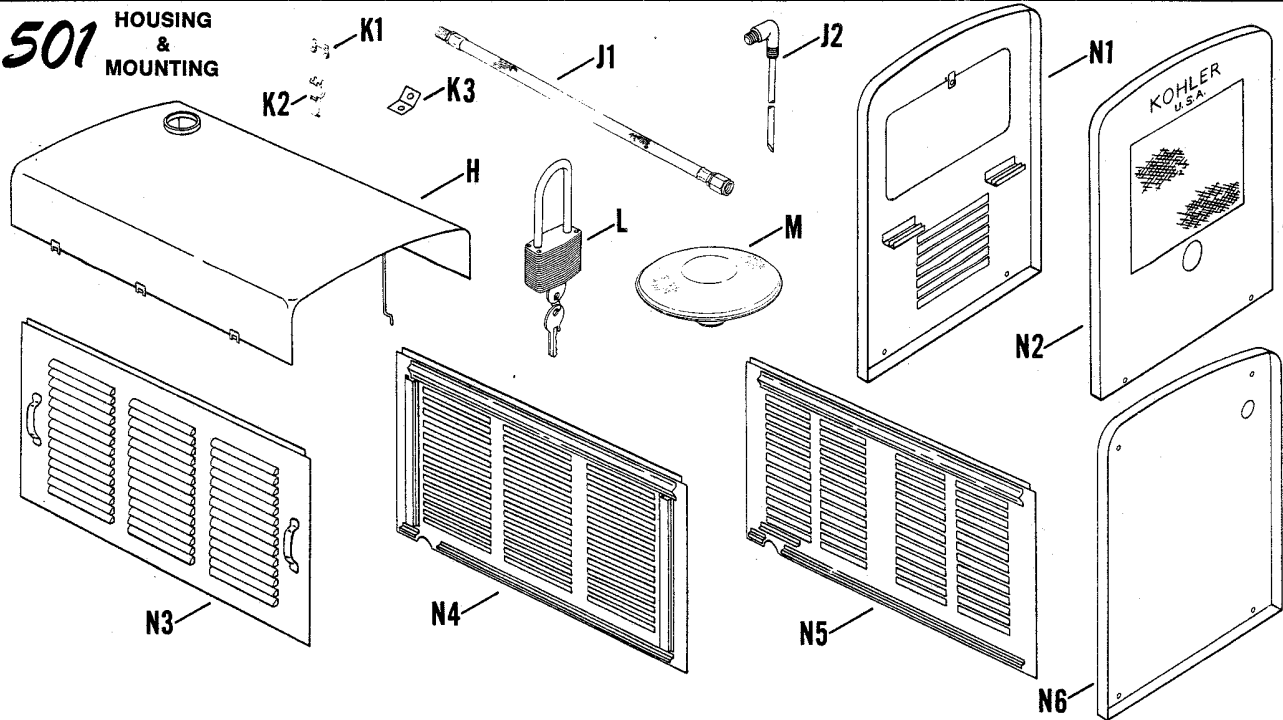

501

SERIES 0, 50

501 HOUSING & MOUNTING

INDEX LTR.	DESCRIPTION VARIATION NUMBER	PART NUMBER	QTY.	INDEX LTR.	DESCRIPTION VARIATION NUMBER	PART NUMBER	QTY.
H	Hood 1,11,17,504	A-244827	1		(N1-CONTINUED)		
	2,3,7,8,9,10,12,15, 16,500,501,502,503	A-245763	1		14,15,16,17,504	A-244991	1
	4	A-244286	1		4,502	A-244273	1
	5,13	A-244507	1		6	A-241120	1
	6	245035	1	N2	Panel, front 1,2,3,4,7,9,10,11, 12,14,16,17,500, 501,502,503,504	244271	1
	14	A-245763	1		6	241115	1
J1	Line, fuel 1,4,17	265811	1	N3	Panel, side 1,11,17,504	A-244832	1
	2,3,5,6,7,9,14, 501,503	265461	1		Panel, side R.H. 4	A-244233	1
	13,502	265486	1	N4	Panel, side R.H. 1,11,17,504	A-244842	1
J2	Line, suction 13	A-244589	1		Panel, side L.H. 4	A-244293	1
K1	Bracket 6	244262	1	N5	Panel, side R.H. 2,3,7,9,10,12,14, 500,501,502,503	244222	1
K2	Latch 6	244267	1		6	288397	1
K3	Bracket, battery tray 500,501,502	244441	1		Panel, side L.H. 2,3,7,9,10,12,14, 15,16,500,501,502, 503	244247	1
L	Lock w/key 6	245036	1		6	288396	1
M	Muffler 1,2,3,4,5,6,7,8,10, 11,12,13,14,16,17, 500,501,502,503,504	153730	1		Panel, side 16	A-241186	1
N1	Panel, rear 1,2,3,7,9,10,11,12,			N6	Panel, end 5	A-244512	1