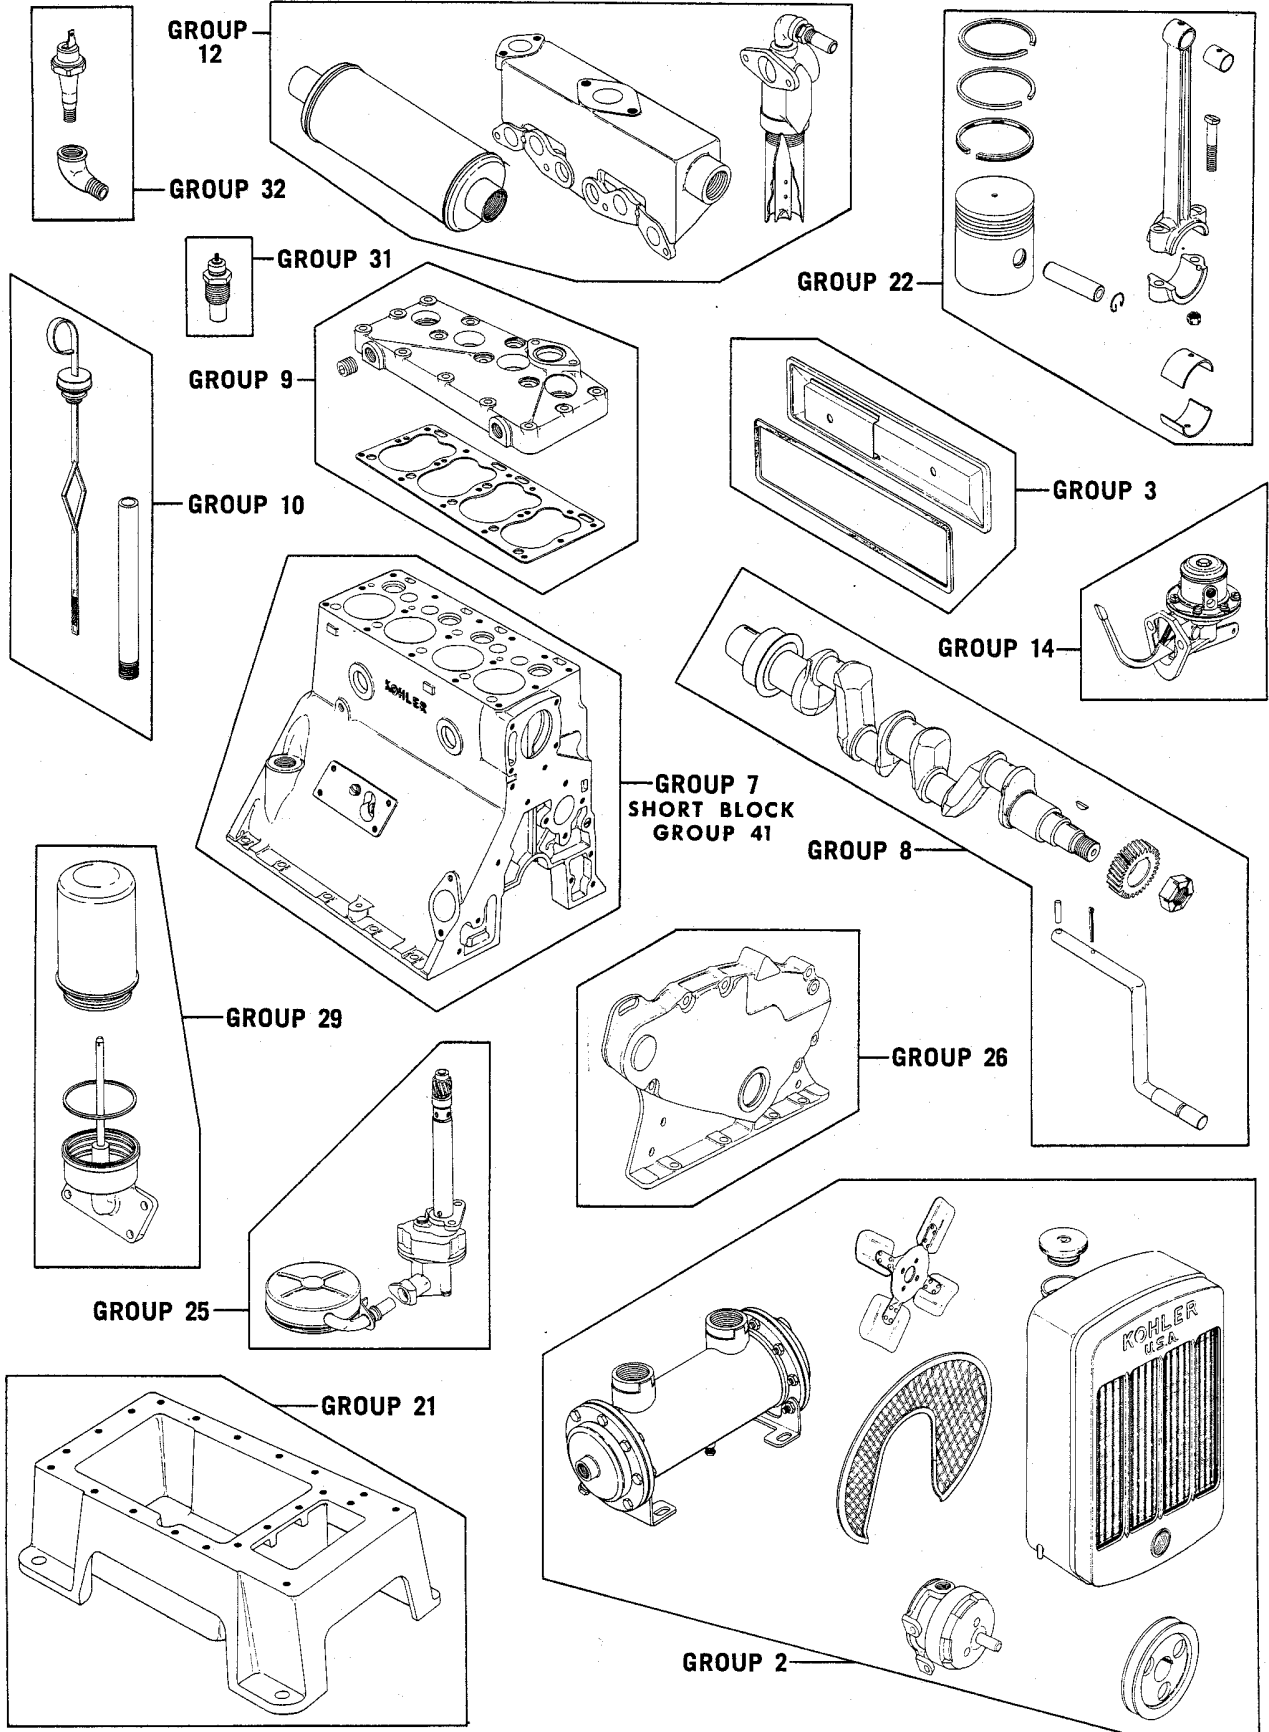

COMPOSITE EXPLODED VIEW