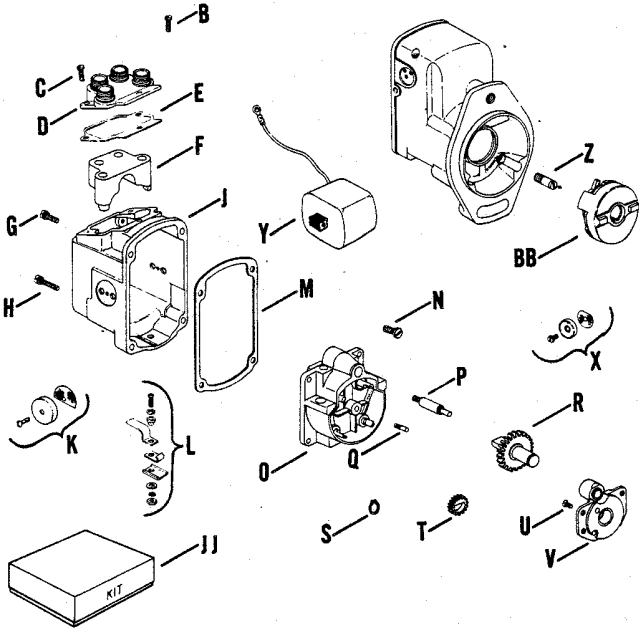

ILLUSTRATION ON GRID D10

INDEX LTR.	DESCRIPTION VARIATION NUMBER	PART NUMBER	QTY.
KK	Rotor, distributor 1,2,3,4,7	241047	1
LL	Clip, rotor spring 1,2,3,4,7	266769	1
MM	Gear, distributor shaft 1,2,3,4,7	241498	1
NN	Gasket, distributor cap 1,2,3,4,7	266906	1
OO	Screw, end cap cover #8 - 32 x 9/16 1,2,3,4,7	241131	4
PP	Seal, distributor shaft 1,2,3,4,7	241501	1
QQ	Cap, end 1,2,3,4,7	A-241057	1
RR	Gasket, end cover cap 1,2,3,4,7	153996	1
SS	Coil 1,2,3,4,7	241045	1

INDEX LETTER	GRID	INDEX LETTER	GRID
A-AA	D11	BB-JJ	D12

INDEX LETTER	GRID	INDEX LETTER	GRID
A-AA	D11	BB-JJ	D12

INDEX LTR.	DESCRIPTION VARIATION NUMBER	PART NUMBER	QTY.
A	Magneto - assembly -- shielded (Fairbanks-Morse XE4B-44B) (includes B thru BB)	A-241133	1
B	Screw, end cap cover #8 - 32 x 3/8	X-51-12	1
C	Screw, end cap cover #8 - 32 x 1/2	X-51-15	2
D	Cover, end cap	153978	1
E	Gasket, end cap cover	153977-1	1
F	Block guide	241139	1
G	Screw, end cap #10 - 24 x 5/8	X-15-15	2

INDEX LTR.	DESCRIPTION VARIATION NUMBER	PART NUMBER	QTY.
H	Screw, end cap #10 - 24 x 1-1/8	X-15-18	2
J	Cap, end	153986	1
K	Kit, end cap screen	241515	1
L	Kit, ground strap	241517	1
M	Gasket, end cap	153996-1	1
N	Screw, distributor block #8 - 32 x 1/2	X-15-15	4
O	Cover, distributor	153991	1
P	Rod, high tension	153979-1	1
Q	Brush and spring	153922	1
R	Gear, distributor shaft	153889	1
S	Ring, rotor gear retaining	153981	1
T	Gear, rotor	241070	1
U	Screw, bearing support	X-31-5	1
V	Support, bearing	241177	1
W	Kit, ignition	241518	1
X	Kit, housing screen	241516	1
Y	Coil, magneto	241045	1
Z	Pin, pawl stop	241175	1
AA	Key	266285	1