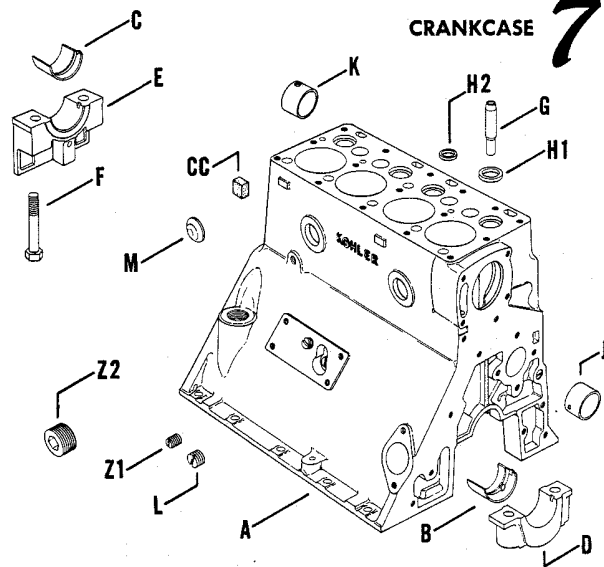

INDEX LETTER	GRID	INDEX LETTER	GRID	INDEX LETTER	GRID
A-B	D2	B-Z2	D3	AA-GG	D4

INDEX LTR.	DESCRIPTION VARIATION NUMBER	PART NUMBER	QTY.

Use stock of original part number before ordering replacement.

A	Block, cylinder - assem. (Includes B thru X) 1,2,4,5	C-240903	1
B	Bearing, main - Std. (Pr.) (Front & Center) 1,2,4,5	240072	2
	Bearing, main - .002 U.S.	240073	
	Bearing, main - .010 U.S.	240074	

(B-CONTINUED NEXT PAGE)