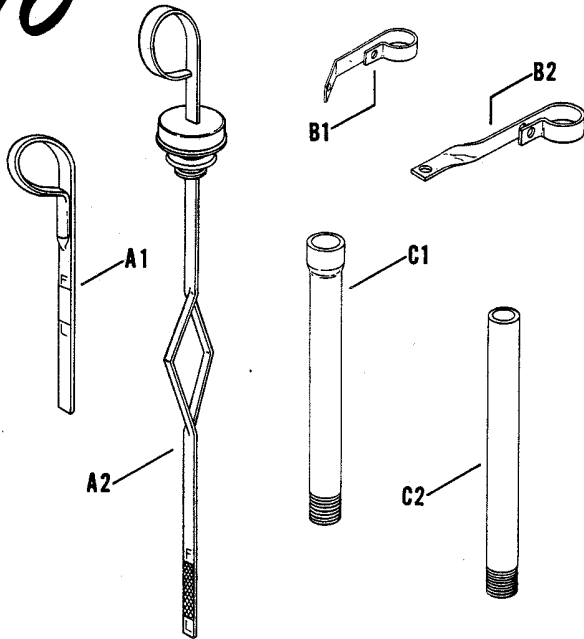

10, 12

SERIES 0, 50

10 DIPSTICK

INDEX LTR.	DESCRIPTION VARIATION NUMBER	PART NUMBER	QTY.
A1	Dipstick 1,4,5,7,8,9	240405	1
	2	241271	1
A2	Dipstick 7,8,9	A-241109	1
B1	Brace, oil fill 7	241012	1
B2	Brace, oil fill 8	241111	1
C1	Tube, oil fill 4	241065	1
	5	241069	1
C2	Tube, oil fill 7,8,9	241108	1

12 INTAKE & EXHAUST MANIFOLD

INDEX LTR.	DESCRIPTION VARIATION NUMBER	PART NUMBER	QTY.
A1	Manifold 1,15	240166	1
A2	Manifold - assembly (Includes B1) 2	A-240523	1
A3	Manifold 3,12,13	240486	1
A4	Manifold - assembly (Includes B2) 10,11	A-241266	1
B1	Gasket, manifold 2	240999	1

INDEX LTR.	DESCRIPTION VARIATION NUMBER	PART NUMBER	QTY.
B2	Gasket, manifold 10,11	241274	1
C	Gasket, manifold flange 1,3,4,5,10,11,12,13, 15	240165	2
D	Elbow, exhaust - assem. (Includes E thru M) 5,11	A-241322	1
E	Hose, rubber 5,11	X-312-27	1
F	Clamp, hose 5,11	X-426-3	1
G	Plug 5,11	X-75-19	1
H	Pipe 5,11	X-227-3	1
J	Bushing, reducer 5,11	X-202-28	1
K	Tube, diffusion (w/elbow) 5,11	241293	1
L	Elbow, exhaust 5,11	241292	1
M	Pipe 5,11	X-224-2	1