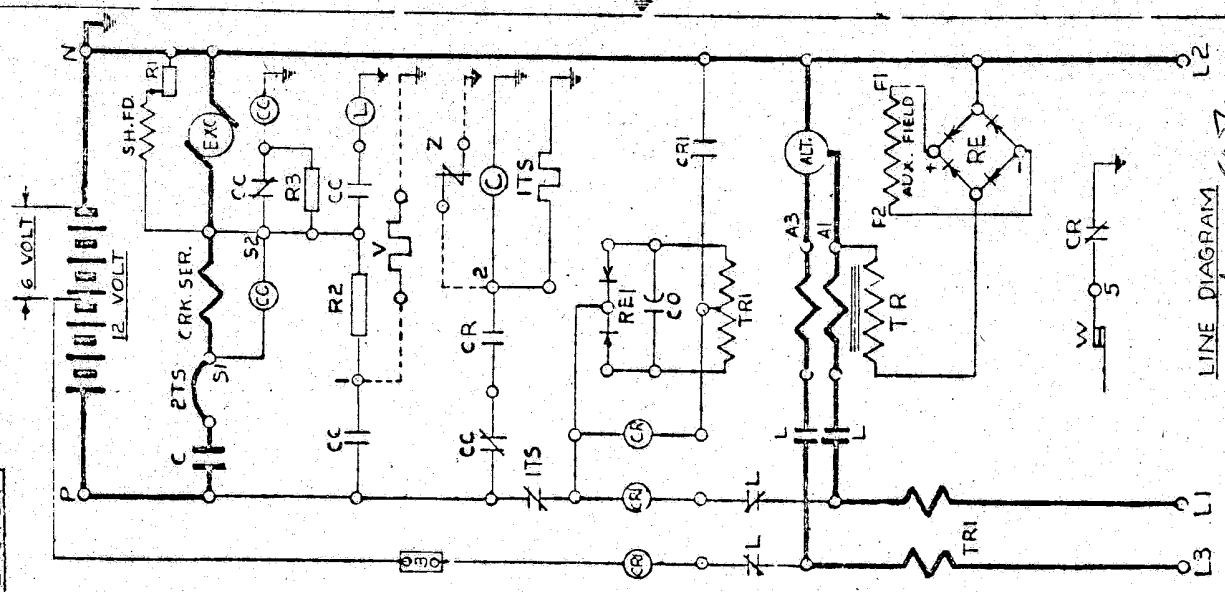

243786

FOR CONTROLLER ASSEMBLY
 SEE DRAWING A-243786
 ALSO DRAWING A-243859

MODEL 3525061-3525061
 THREE WIRE - SINGLE PHASE

TOLERANCE		DATE	
UNLESS OTHERWISE NOTED	DEC 1953	BY	BT
ALL DIMENSIONS ARE IN INCHES UNLESS OTHERWISE SPECIFIED	DEC 1953	BY	BT
FUNCTIONAL SPECIFICATIONS ARE TO BE OBSERVED	DEC 1953	BY	BT
REVISIONS	DATE	BY	BT
1	12-10-53	BT	BT
2			
3			
4			
5			
6			
7			
8			
9			
10			
11			
12			
13			
14			
15			
16			
17			
18			
19			
20			
21			
22			
23			
24			
25			
26			
27			
28			
29			
30			
31			
32			
33			
34			
35			
36			
37			
38			
39			
40			
41			
42			
43			
44			
45			
46			
47			
48			
49			
50			
51			
52			
53			
54			
55			
56			
57			
58			
59			
60			
61			
62			
63			
64			
65			
66			
67			
68			
69			
70			
71			
72			
73			
74			
75			
76			
77			
78			
79			
80			
81			
82			
83			
84			
85			
86			
87			
88			
89			
90			
91			
92			
93			
94			
95			
96			
97			
98			
99			
100			