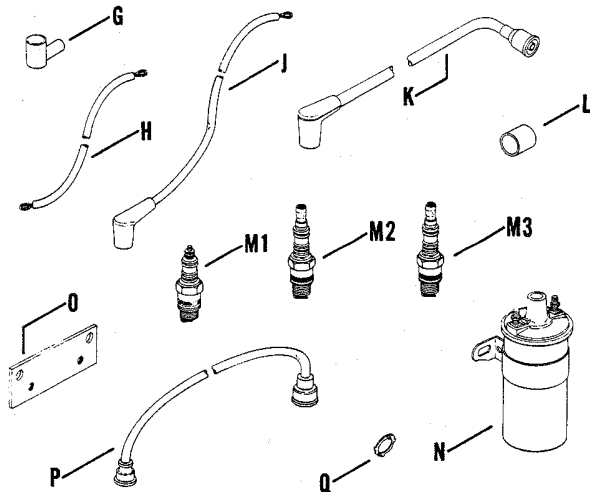

INDEX LTR.	DESCRIPTION VARIATION NUMBER	PART NUMBER	QTY.
(K-CONTINUED)			
	Cable, distributor (Spark plug #3 & #4) 6	270614	2
L	Ring, cable 1,2,3,4,5,7	150595	1
M1	Plug, spark (Knurled nut) (Replaced by 270321-S) 1	220040-S	4
M2	Plug, spark (Resistor) 2,4,7	232604-S	4
M3	Plug, spark (Solid post) 3,5,6	270321-S	4
N	Coil, ignition 6	241213	1
O	Bracket, ignition coil 6	241208	1
P	Lead, coil to distributor 6	241210	1
Q	Washer 1,2,4,7	153963-1	1

INDEX LTR.	DESCRIPTION VARIATION NUMBER	PART NUMBER	QTY.
G	Cover, terminal 3,5	271485	4
H	Cable, magneto-Set (Std.) (Includes 1 each of 240594, 240595, 240596 and 240597) 1,2	240593	1
	Cable, magneto - spark plug #1 1,2	240594	1
	Cable, magneto - spark plug #2 1,2	240595	1
	Cable, magneto - spark plug #3 1,2	240596	1
	Cable, magneto - spark plug #4 1,2	240597	1
J	Cable, magneto - spark plug #1 (Resistor) 3,4,5,7	241143	1
	Cable, magneto - spark plug #2 (Resistor) 3,4,5,7	241144	1
	Cable, magneto - spark plug #3 (Resistor) 3,4,5,7	241145	1
	Cable, magneto - spark plug #4 (Resistor) 3,4,5,7	270975	1
K	Cable, distributor (Spark plug #1 & #2) 6	270613	2