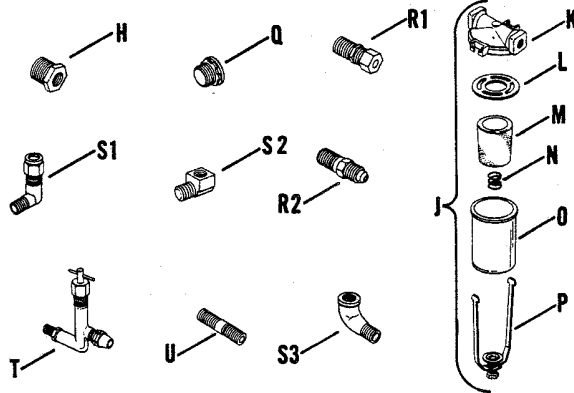

GOVERNOR 17