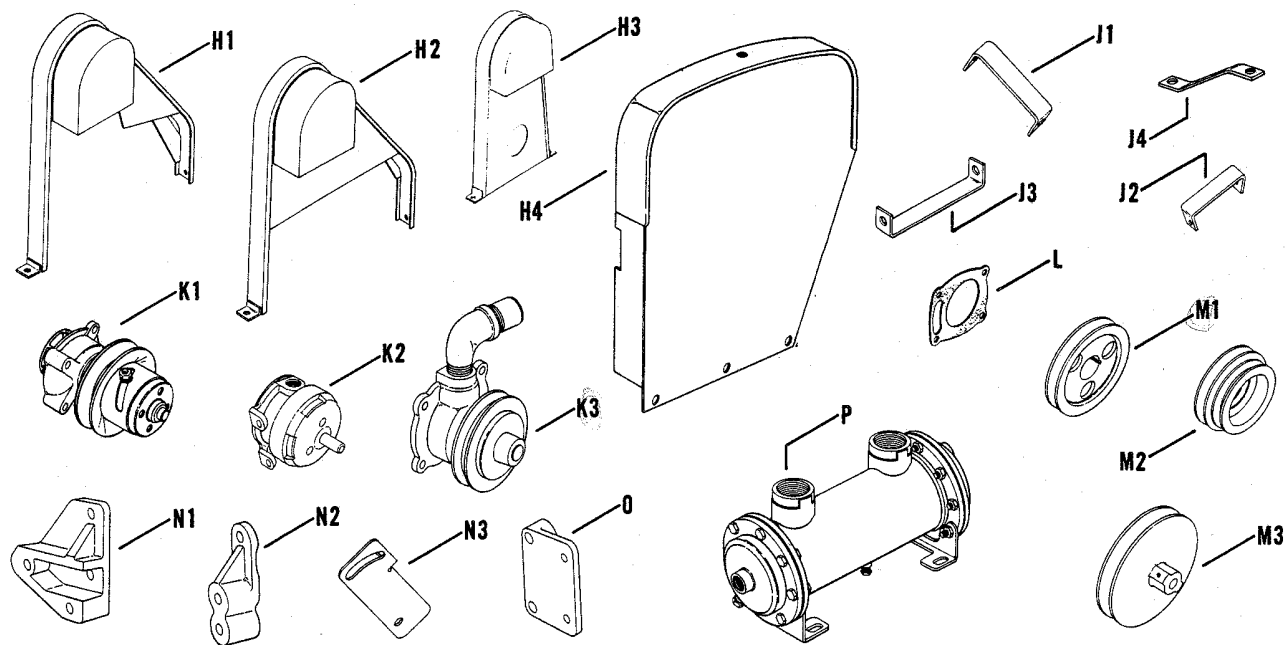

INDEX LTR.	DESCRIPTION VARIATION NUMBER	PART NUMBER	QTY.	INDEX LTR.	DESCRIPTION VARIATION NUMBER	PART NUMBER	QTY.
H1	Guard, belt 2,12,21,98	240425	1	K3	Pump, water - assembly (Engine) 23,24,27	A-241320	1
H2	Guard, belt 3,11,20,99	240896	1	L	Gasket, water pump ALL	240146	1
H3	Guard, belt 6,17	240993	1	M1	Pulley, crankshaft 5-1/8 dia. 1,4,6,10,18,23,24,27	240144	1
	18	241142	1				
H4	Guard, belt 23,24,27	241299	1		Pulley, crankshaft 6 dia. 5,7,8,13,14,15,22,25, 26,29,30	240709	1
J1	Bracket, guard 2,12,98	240745	1	M2	Pulley, crankshaft 5-1/8 dia. 2,3,11,12,17,20,21,24, 98,99	240778	1
	20	241157	1				
J2	Bracket, guard 3,11,99	240897	1	M3	Pulley, pump 2,3,11,12,20,21,23,24, 27,98,99	240791	1
J3	Bracket, guard 21	241167	1	N1	Bracket, pump 3,11,99	240889	1
J4	Bracket, guard 23,24,27	241256	1	N2	Bracket, pump 20	241159	1
K1	Pump, water - assembly (Engine) 1,4,5,6,7,8,10,13,14, 15,22,25,26,29,30,98, 99	B-240647	1	N3	Bracket, pump 23,24,27	241277	1
	2,3,11,12,17,18,20,21	A-241040	1	O	Spacer, pump 2,12,98,99	240790	1
K2	Pump, water - assembly (Lift) 2,3,11,12,20,21,23,24, 27,98,99	A-240777	1	P	Exchanger, heat 2,12,18,21,98	A-240779	1