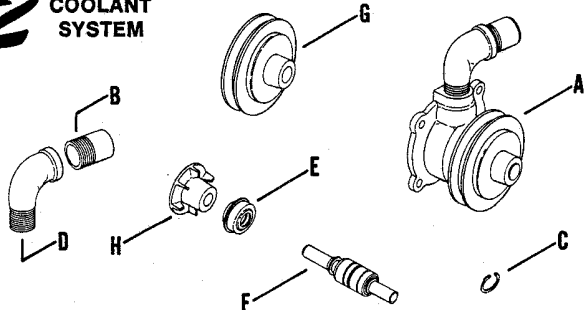

2 COOLANT SYSTEM

INDEX LTR.	DESCRIPTION VARIATION NUMBER	PART NUMBER	QTY.
A	Pump, water - assembly (Engine) 23,24,27	A-241320	1
B	Pipe 23,24,27	X-229-6	1
C	Ring, snap 23,24,27	240154	1
D	Elbow 23,24,27	151385	1
E	Seal 23,24,27	240300	1
F	Bearing and shaft 23,24,27	241282	1
G	Pulley 23,24,27	241284	1
H	Impeller 23,24,27	241364	1