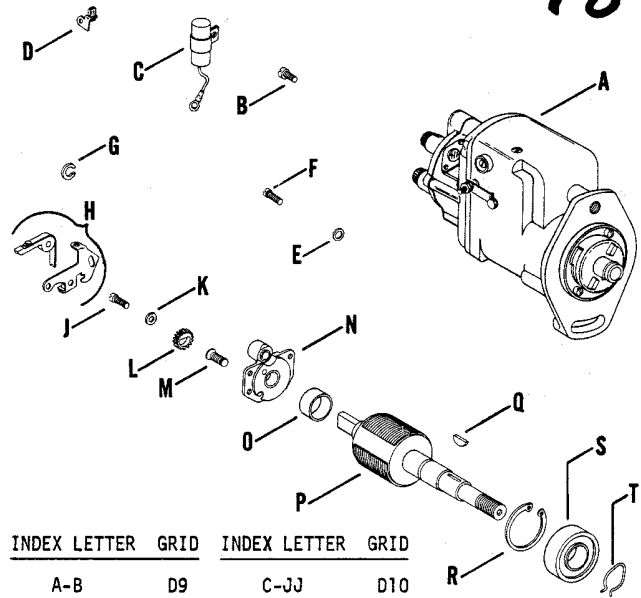

IGNITION 18

INDEX LETTER	GRID	INDEX LETTER	GRID
A-B	D9	C-JJ	D10

INDEX LTR.	DESCRIPTION VARIATION NUMBER	PART NUMBER	QTY.
Use stock of original part number before ordering replacement.			
A	Magneto - assembly (Std.) (Fairbanks-Morse) (Used on Generator Sets after serial no. 220873) 1,2,3,4,7	A-241021	1
B	Screw, condenser #8 - 32 x 5/16 1,2,3,4,7	X-51-14	1