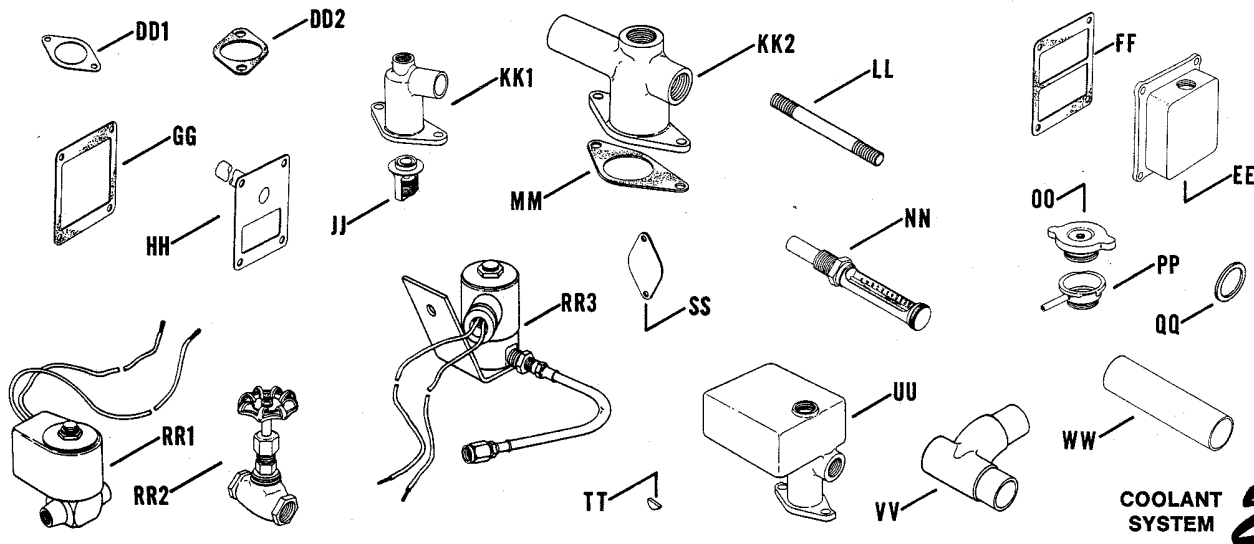

SERIES 0, 50

ILLUSTRATION ON GRID C7

2

INDEX LTR.	DESCRIPTION VARIATION NUMBER	PART NUMBER	QTY.	INDEX LTR.	DESCRIPTION VARIATION NUMBER	PART NUMBER	QTY.
(V1-CONTINUED)				X 2	Bushing, reducer 3	266432	2
	Tube 1-1/8 O.D. x 5-1/2 12,21	X-201-21	1		11,20	241158	2
V2	Tube, bundle 23,27	241279	1	Y1	Plug, sq. hd. ctsk. 1,4,5,6,7,8,10,11,12, 13,14,15,17,21,22,24,26, 27,29,30,98	X-75-3	1
W1	Nipple 3/8 x 1-1/2 3,11,20,23	X-227-4	1		2,12,21	X-75-11	1
	23,24,27	X-227-3	3		3	X-75-18	1
	Nipple 1 x 2-1/2 6	X-229-1	1	Y2	Plug, hex. hd. ctsk. 3,11,20	X-75-32	1
	Nipple 3-1/2 x 15 13	X-518-1	1	Y3	Plug, sq. hd. 6	X-75-6	1
	Nipple 1-1/4 x 5 23	X-224-7	1		13	X-75-13	2
W2	Nipple 1/4 x 7/8 6	A-109	2		13	X-75-1	1
	Nipple 1 x 4-1/2 13	X-218-10	1		18	X-75-9	1
	Nipple 1/2 x 7-1/2 18	X-209-2	2		20,24,25,27	X-75-4	1
X 1	Bushing, reducer 3/8 x 1/2 2,12,18	X-202-28	1	Y4	Plug, solid 24	241288	1
	Bushing, reducer 3/4 x 1/2 3	153659	1	Y5	Plug, sq. hd. ctsk. 98	240426	1
	Bushing, reducer 1/4 x 3/4 6	X-202-12	1	Z1	Valve, drain 1,4,5,6,10,14,15,17, 22,25,26,29,30,98,99	X-256-2	2
					2,3,11,12,18,20,21	X-256-2	3

(Z1-CONTINUED NEXT PAGE)

COOLANT SYSTEM

INDEX LETTER GRID

Z1-WW C9