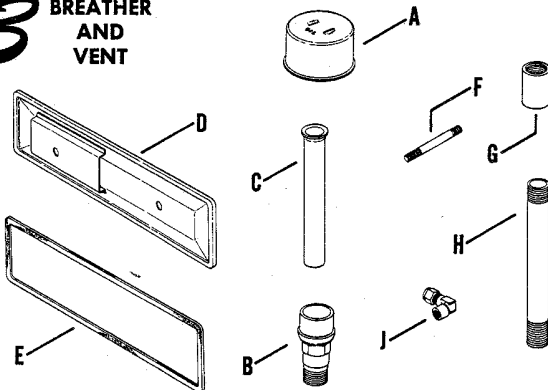

3 BREATHER AND VENT

INDEX LTR.	DESCRIPTION VARIATION NUMBER	PART NUMBER	QTY.
A	Breather 1,2,4	B-240172	1
B	Adapter, breather 1,2,4	240170	1
C	Pipe, adapter breather vent 1	240796	1

INDEX LTR.	DESCRIPTION VARIATION NUMBER	PART NUMBER	QTY.
D	Cover, valve 1,2	A-240863	1
	4	241259	1
E	Gasket, valve cover 1,2,4	240163	1
F	Stud, valve cover 1,2,4	240726	2
G	Coupling 2,4	X-216-13	1
H	Pipe 2,4	X-206-15	1
J	Elbow 4	X-344-3	1