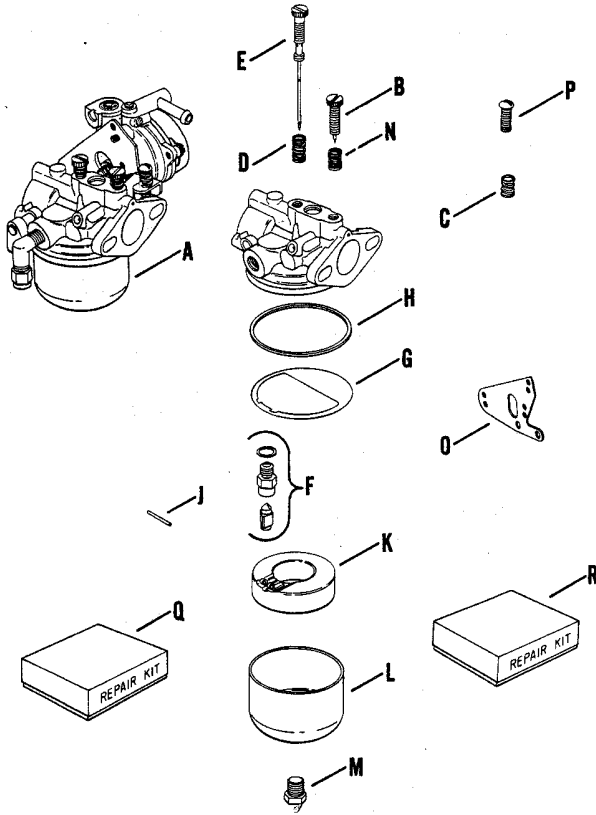

INDEX LTR.	DESCRIPTION VARIATION NUMBER	PART NUMBER	QTY.
Use stock of original part number before ordering replacement.			
A1	Carburetor - assembly 1,2,8,12,15,33,37	D-240460	1
	16,18,19,25	D-241016	1
A2	Carburetor - assembly 3,5,6,11,17,29,31,32, 35,38,39,40,41,55	D-240722	1
	22,23,30,34	D-241017	1
	36,42,45	A-241129	1
	43	A-241183	1
A3	Carburetor - assembly 4,7,9,13,14,44,95,97, 98,99	D-240510	1
	10,21,24,26	D-241018	1
B	Adapter 4,7,9,13,14,21,24,26, 44,95,97,98,99	151282	1

INDEX LTR.	DESCRIPTION VARIATION NUMBER	PART NUMBER	QTY.
A	Carburetor - assembly (Includes B thru P) 28	A-241239-S	1
	46	A-241402	1
B	Screw, idle speed adjusting 28,46	200438	1
C	Spring, idle speed adjusting 28,46	232555	1
D	Spring, main fuel adjusting needle 28,46	200383	1
E	Needle, main fuel adjusting 28,46	241242	1
F	Needle and seat (w/gasket) 28,46	200443	1
G	Gasket, anti-splash 28,46	200439	1
H	Gasket, fuel bowl 28,46	200375	1
J	Pin, float hinge 28,46	200376	1
K	Float 28,46	200408	1
L	Bowl, fuel 28,46	200418	1