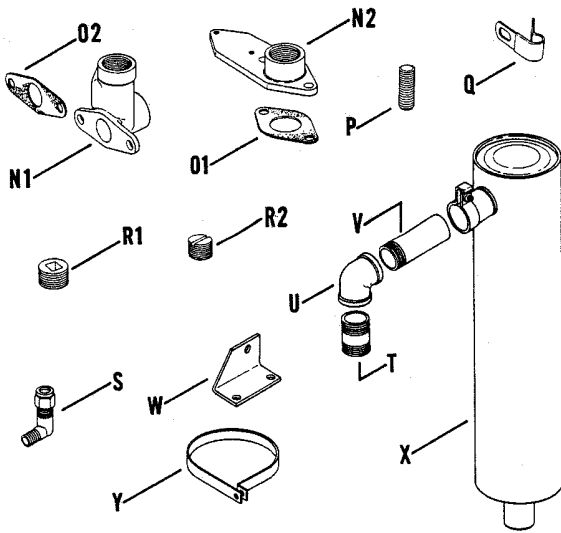

INDEX LTR.	DESCRIPTION VARIATION NUMBER	PART NUMBER	QTY.
V	Pipe 15	A-867	1
W	Bracket, muffler 15	241312	1
X	Muffler 15	241316	1
Y	Strap, muffler 15	241313	1

FUEL PUMP 14

INDEX LTR.	DESCRIPTION VARIATION NUMBER	PART NUMBER	QTY.
N1	Elbow, exhaust 2	240943	1
	4,10	241220	1
N2	Elbow, exhaust 3,12,13	240423	1
	Gasket, exhaust elbow 2,3	240422	2
O1	12,13	240422	1
	Gasket, exhaust elbow 4,5,10,11	241254	1
P	Stud, exhaust elbow 2,3,12,13	240598	2
Q	Clip, tube 2	270154	1
R1	Plug, sq. ctsk. 2	X-75-19	1
	2	X-75-22	1
	3	X-75-19	2
	4,10	X-75-35	1
R2	Plug, slotted 3	X-75-17	1
S	Elbow, compression 2	A-822	1
T	Nipple 15	X-210-8	1
U	Elbow 15	X-215-14	1

INDEX LTR.	DESCRIPTION VARIATION NUMBER	PART NUMBER	QTY.
A	Pump, fuel 1,2,3,4,6,7,8	A-241196	1
B	Gasket, fuel pump 1,2,3,4,5,6,7,8	240260	1
C	Repair kit, fuel pump 1,2,3,4,6,7,8	241197	1
D	Cover 5	285601	1
E1	Line, fuel 1,3,4	240284	1
	6,8	241344	1
E2	Line, fuel 2	240320	1
E3	Line, flexible fuel 6,8	270727	1
F	Valve, solenoid fuel shut-off 6,8	280489	1
G	Bracket, solenoid fuel shut-off 6,8	241134	1

FUEL PUMP 14