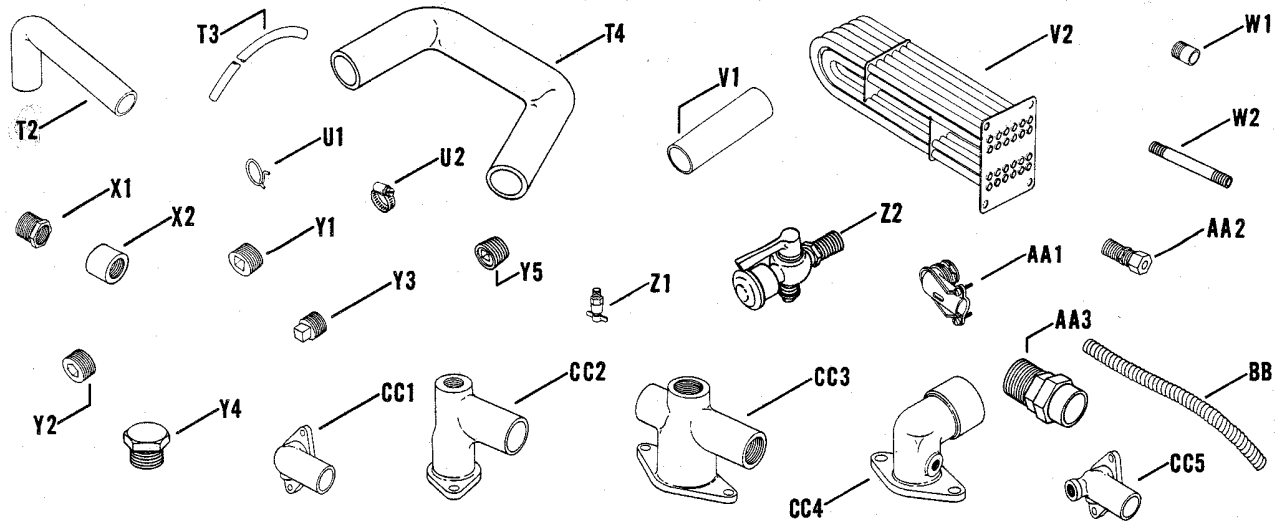

ILLUSTRATION ON GRID C6 C7

INDEX LETTER	GRID	INDEX LETTER	GRID	INDEX LETTER	GRID
T1-V1	C7	V1-Z1	C8	Z1-WW	C9

INDEX LTR.	DESCRIPTION VARIATION NUMBER	PART NUMBER	QTY.	INDEX LTR.	DESCRIPTION VARIATION NUMBER	PART NUMBER	QTY.
(T1-CONTINUED)				T4	Hose 5/8 I.D. x 9-3/32 24	241525	1
	Hose 1-1/4 I.D. x 5-1/4 1,4,5,7,8,13,14,22,25, 26,29,30	240192	1	U1	Clamp, hose 5/8 I.D. 1,4,5,7,8,13,14,22,25, 26,29,30	240190	4
	Hose 1-1/4 I.D. x 4-1/4 2,12,17,18,21	X-272-5	1		98	240190	2
	Hose 1-1/4 I.D. x 2 2,12,18,21	X-272-4	2		Clamp, hose 15/16 I.D. 3,11,20	X-309-3	2
	13,17	X-272-4	1		Clamp, hose 1/2 I.D. 21,23	X-309-14	1
	Hose 1-1/4 I.D. x 6 2,12,17,18,21	X-272-1	1	U2	Clamp, hose 1-15/16 min. 2-1/4 max. 2,12,18,21	X-426-4	8
	Hose 1-1/4 I.D. x 9 3,6,11	X-272-6	1		3,6,11,17,20	X-426-4	6
	Hose 1-1/4 I.D. x 2-1/2 3,11,20	X-272-2	1		23,24,27	X-426-4	4
	Hose 5/8 I.D. x 8-5/8 3,11,20	X-312-23	1		Clamp, hose 1/2 min., 1-3/8 max. 23,24,27	X-426-3	2
	Hose 1-1/4 I.D. x 3-1/4 6	X-272-3	1	V1	Tube, 1-1/8 O.D. x 5 2,18	168834	1
	Hose 1-1/4 I.D. x 5 6	X-272-10	1		Tube 1/2 O.D. x 7-7/8 2,12,21,98	240787	1
	Hose 1-1/4 I.D. x 3-1/2 20	X-272-13	1		Tube 1-1/8 O.D. x 2 2,12,18,20	X-201-7	1
	Hose 1-1/4 I.D. x 6-1/2 23,24,27	X-272-15	1		Tube 1-1/8 O.D. x 2-1/4 3,11	X-201-27	1
	Hose, oil proof 5/8 I.D. x 10 23,27	X-577-14	1		Tube 1-1/8 O.D. x 9-1/2 3,11,20	X-201-16	1
T2	Hose, molded 1-1/4 I.D. x 11-3/16 23,24,27	X-693-4	1		Tube 1-1/8 O.D. x 12 6	X-201-19	1
T3	Hose 5/16 I.D. x 20 23,27	X-386-32	1		Tube 1/4 O.D. x 10 8	X-208-10	1

(V1-CONTINUED NEXT PAGE)