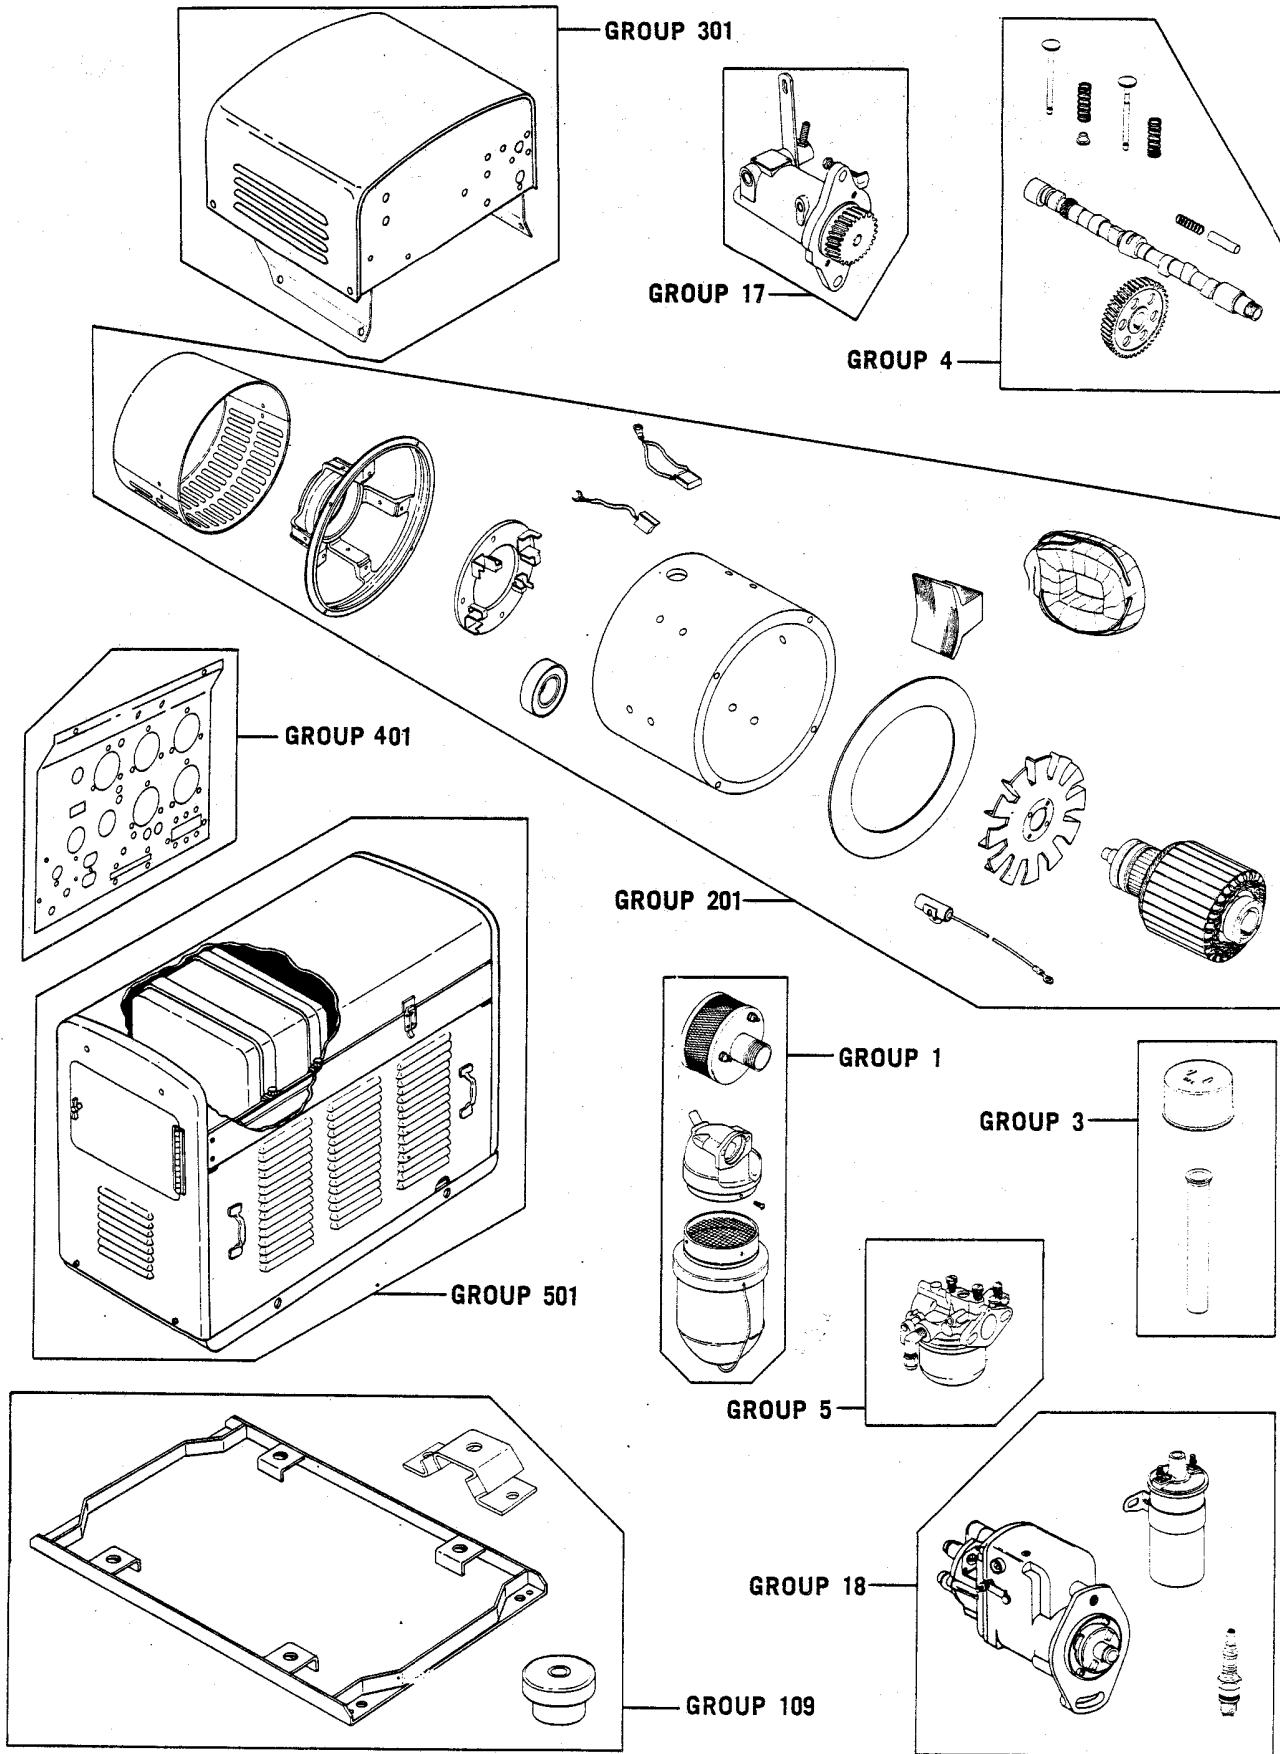

COMPOSITE EXPLODED VIEW

GRID A1