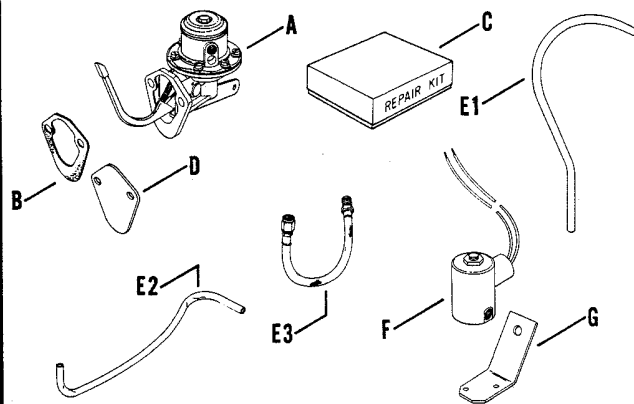

FUEL PUMP 14

INDEX LTR.	DESCRIPTION VARIATION NUMBER	PART NUMBER	QTY.
N1	Elbow, exhaust 2	240943	1
	4,10	241220	1
N2	Elbow, exhaust 3,12,13	240423	1
	Gasket, exhaust elbow 2,3	240422	2
O1	12,13	240422	1
	Gasket, exhaust elbow 4,5,10,11	241254	1
P	Stud, exhaust elbow 2,3,12,13	240598	2
Q	Clip, tube 2	270154	1
R1	Plug, sq. ctsk. 2	X-75-19	1
	2	X-75-22	1
	3	X-75-19	2
	4,10	X-75-35	1
R2	Plug, slotted 3	X-75-17	1
S	Elbow, compression 2	A-822	1
T	Nipple 15	X-210-8	1
U	Elbow 15	X-215-14	1

INDEX LTR.	DESCRIPTION VARIATION NUMBER	PART NUMBER	QTY.
A	Pump, fuel 1,2,3,4,6,7,8	A-241196	1
B	Gasket, fuel pump 1,2,3,4,5,6,7,8	240260	1
C	Repair kit, fuel pump 1,2,3,4,6,7,8	241197	1
D	Cover 5	285601	1
E1	Line, fuel 1,3,4	240284	1
	6,8	241344	1
E2	Line, fuel 2	240320	1
E3	Line, flexible fuel 6,8	270727	1
F	Valve, solenoid fuel shut-off 6,8	280489	1
G	Bracket, solenoid fuel shut-off 6,8	241134	1