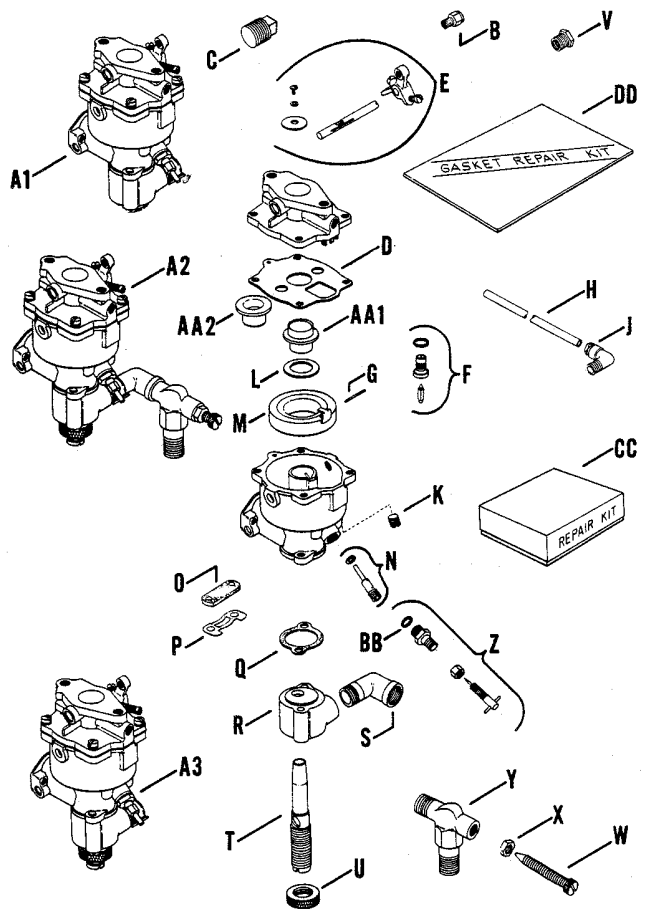

INDEX LTR.	DESCRIPTION VARIATION NUMBER	PART NUMBER	QTY.
(T-CONTINUED)			
T3	Line, fuel 46	241344	1
U	Gasket, intake elbow 46	241258	1
V 1	Elbow, intake 28	241365	1
	46	241267	1
V 2	Elbow, intake 46	241262	1
W	Stud 1/4 - 20 x 1 28,46	232960	2
X1	Nipple 1/2 x 1-3/16 35	X-209-2	2
	Nipple 3/4 x 2 43	X-206-2	1
X2	Nipple 3/8 x 1-1/2 35	X-227-3	4
	Elbow 6,11,23,29,34,38,39	X-274-6	1
Y1	35	X-274-3	1
	35	X-274-9	3
	Elbow 6,11,23,29,34,38,39	SA-472	1
Y2	35	EH-2248	1
	Elbow 16	A-822	1
Y3	Elbow (Discontinued-- Not Available) 46	B-892	1
	Elbow 43	X-215-2	1
Z	Tee, pipe 35	X-203-13	2
AA	Plate, instruction 35	151508	1
BB	Ring, lock 35	151511	1
CC	Switch, toggle 35	151510	1
DD	Valve, solenoid shut-off 35	A-267591	1
EE	Valve, needle 95,98,99	150305	1
FF	Nut, hex. 95,98,99	X-78-2	1
GG	Body, needle valve 95,98,99	220482	1

INDEX LTR.	DESCRIPTION VARIATION NUMBER	PART NUMBER	QTY.
Use stock of original part number before ordering replacement.			
A1	Carburetor - assembly 1,2,8,12,15,33,37	D-240460	1
	16,18,19,25	D-241016	1
A2	Carburetor - assembly 3,5,6,11,17,29,31,32, 35,38,39,40,41,55	D-240722	1
	22,23,30,34	D-241017	1
	36,42,45	A-241129	1
	43	A-241183	1
A3	Carburetor - assembly 4,7,9,13,14,44,95,97, 98,99	D-240510	1
	10,21,24,26	D-241018	1
B	Adapter 4,7,9,13,14,21,24,26, 44,95,97,98,99	151282	1

INDEX LETTER GRID INDEX LETTER GRID

A1-B C14 C-DD D1

CARBURETOR 5

Continued on Grid D1