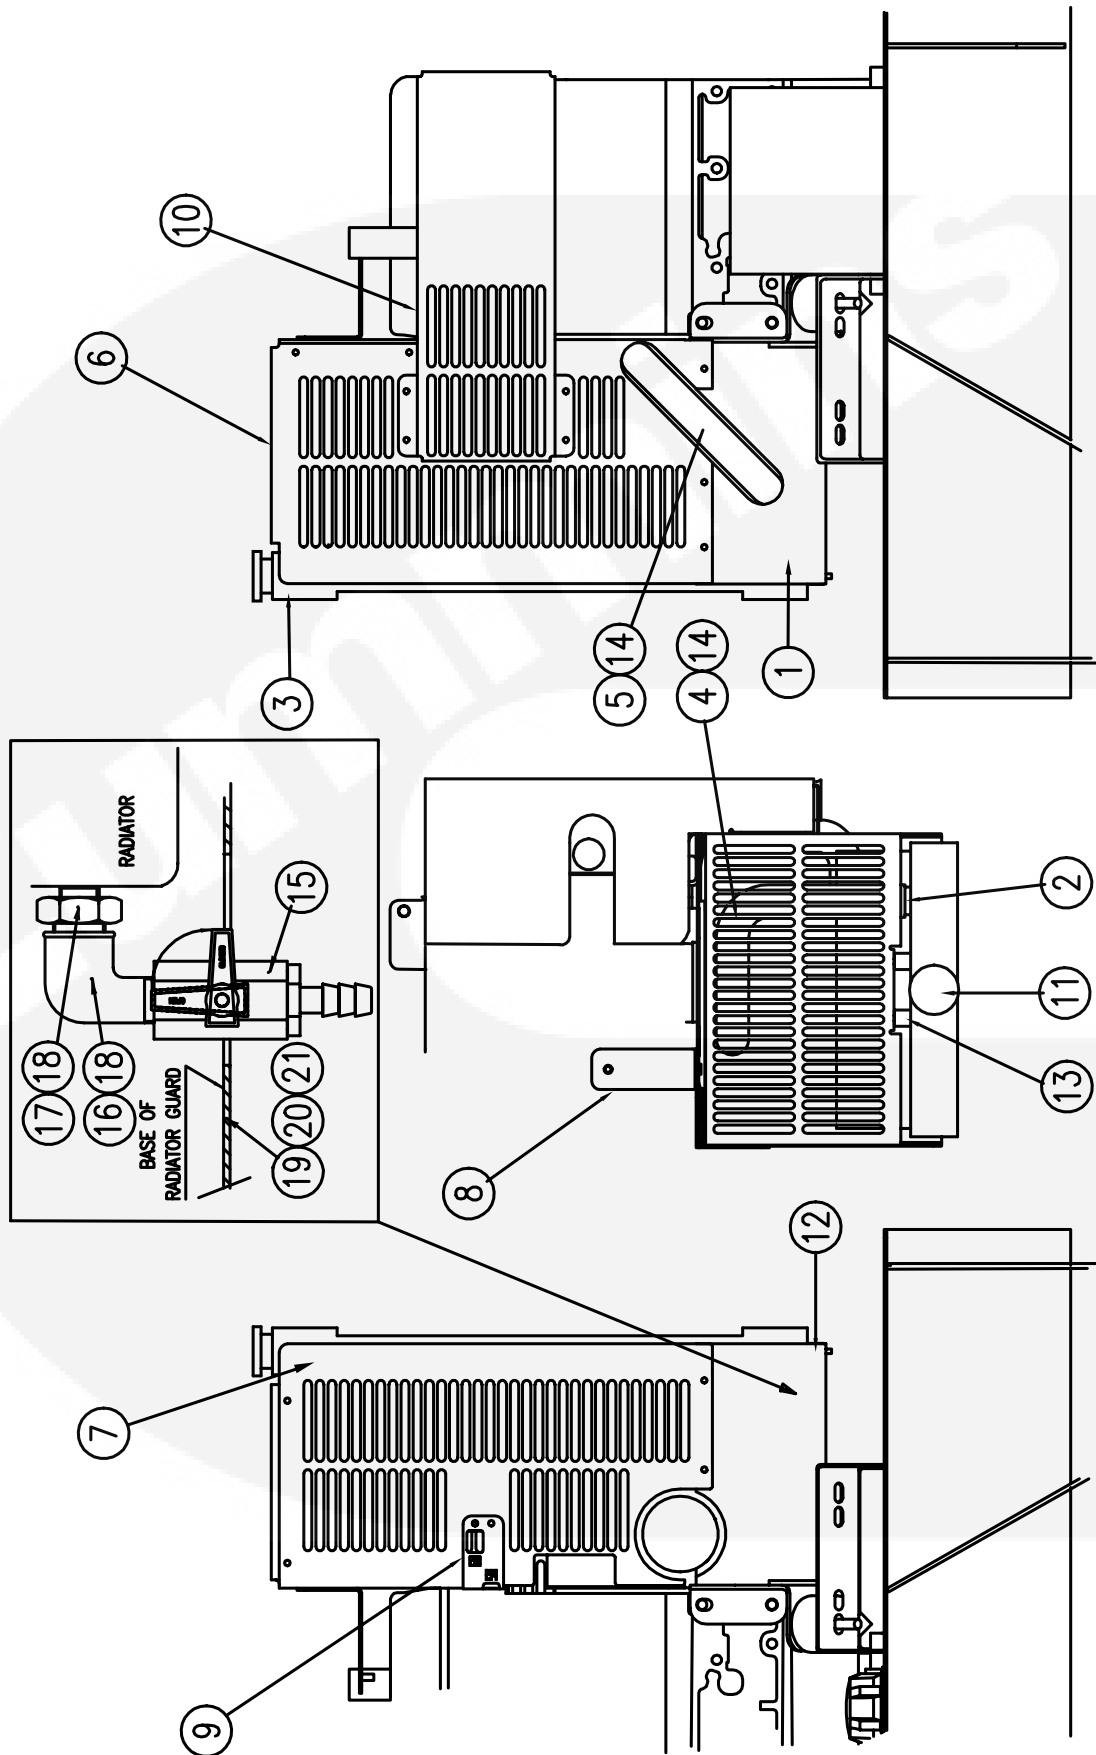

# Transformer Instl

Item	Part Number	Description	Qty
1	0315-1647-01	Transformer-Current 60:5 (380--480V--3Ph )	3
1	0315-1647-04	Transformer-Current 120:5 (190--240V--3Ph)	3
2	0338-4458	Harness-AC	1
3	0332-4001-01	Rail - Terminal Block (300mm)	1
4	0526-0399-56	Washer-Flat (M5)	4
5	0800-0309-88	Screw-Hex Head (M5 X 12)	2
6	0850-0114-52	Washer-Lock (M5)	2
7	0315-1647-04	Transformer-Current 120:5 (1Ph)	2
8	0315-1607-03	Transformer-Current 100:5 (Earth)	1
9	0307-3017-01	Relay-Ground Fault 12VD.C.	1

# Engine Heater

Item	Part Number	Description	Qty
1	0333-0699	Heater-Engine Coolant-120v.	1
2	0333-0690	Heater-Engine Coolant-240v.	1
3	0333-0689	Bracket-Heater	1
4	0503-2474-20	Hose-Steam	1
5	0503-2474-08	Hose-Steam	1
6	0502-1508	Connector, Hose, 1/4" BSPT X 16mm	2
7	0503-2385	Clamp - Hose (1" - 1 3/4")	4
8	0821-6003-02	Screw-Sems Tap/Scr (M8 X 20)	2
9	0526-0399-60	Washer-Flat (M8)	2
10	0870-2248-05	Nut-Lock (M8 Nyloc)	2
11	0800-3017-06	Screw-Hex Head (M6 X 30)	4
12	0526-0399-58	Washer-Flat (M6)	8
13	0870-0506	Nut-Lock (M6 Nyloc)	4
14	0332-1794	Tie-Cable	6
15	0524-0826	Sealant-Thread 577 (250ml)	1

# Radiator Instl-Denso

Item	Part Number	Description	Qty
1	0130-6113-02	Plate - Support	1
2	0193-0568	Coolant Level Switch	1
3	0130-6148	Radiator - D1703	1
4	0130-6176	Hose - Radiator - Top	1
5	0130-6177	Hose - Radiator - Bottom	1
6	0130-6178-02	Guard - Radiator (Left Hand)	1
7	0130-6179-02	Guard - Radiator (Right Hand)	1
8	0130-6180-02	Bracket - Fan Guard	1
9	0130-6181-02	Plate - Guard (Frequency Lock)	1
10	0130-6182-02	Guard - Pulley (Charge Alt)	1
11	0130-6406	Radiator Cap	1
12	0402-0850	Isolator-Vibration	2
13	0402-0851	Isolator-Vibration	2
14	0503-1872-01	Clamp Hose (1"-1.75")	4
15	0502-1493	Connector-Hose (Tap Radiator)	1
16	0505-2255	Elbow-1/4" BSPP Swivel 90° M/F	1
17	0502-1485	Union-Hose	1
18	0524-0826	Sealant-Thread 577 (250ml)	1
19	0130-6360-02	Plate-Guard (Infill)	1
20	0800-3017-02	Screw (M6 X 12)	2
21	0526-0399-58	Washer-Flat (M6)	2