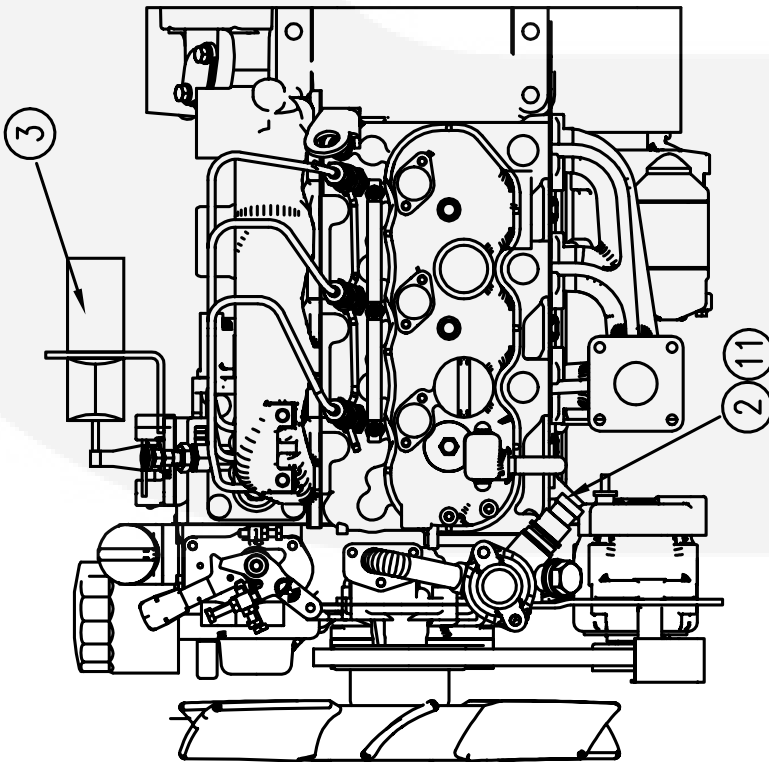

# Engine Accessories (Denso Rad)

PLAN

Item	Part Number	Description	Qty
1	0309-0641-19	Sender-Pressure	1
2	0309-0436	Sender-Temperature (E2, E4)	1
3	0333-0698	Solenoid	1
5	0337-3735	Busbar (Starter Motor)	1
7	0502-1513	Union-Tube	1
8	0504-0268	Valve-Ball (M16 X 1.5 Lock)	1
9	0505-2234	Elbow-Pipe (90°BSPP SWVL)	1
10	0505-2235	Adaptor-Pipe	1
11	0505-0019	Bushing-Reducer	1
12	0503-0685	Clamp-Hose (6mm-16mm)	1
13	0503-1620	Hose-Fuel (3/8" ID X 5/8" OD)	0.6M
	0100-3883	Engine-D1703	1

# Engine Accessories (SRF Rad)

Item	Part Number	Description	Qty
1	0309-0641-19	Switch-Pressure	1
2	0309-0436	Thermostat	1
3	0333-0698	Solenoid	1
7	0502-1513	Union-Tube	1
8	0504-0268	Valve-Ball (M16 X 1.5 Lock)	1
9	0505-2234	Elbow-Pipe (90°BSPP SWVL)	1
10	0505-2235	Adaptor-Pipe	1
11	0505-0019	Bushing-Reducer	1
12	0503-0685	Clamp-Hose (6mm-16mm)	1
13	0503-1620	Hose-Fuel (3/8" ID X 5/8" OD)	0.6M
15	0155-4533-02	Heat Shield	1
16	0155-4534-02	Bracket-Heat Shield	1
17	0800-3017-04	Screw-Hex Head (M6 X 20)	2
18	0526-0399-59	Washer-Flat (M6)	2
19	0850-0114-53	Washer-Lock (M6)	2
20	0800-3017-52	Screw-Hex Head (M12 X 20)	1
21	0526-0399-64	Washer-Flat (M12)	1
22	0850-0014-56	Washer-Lock (M12)	1

# Transformer Instl

Item	Part Number	Description	Qty
1	0315-1647-01	Transformer-Current 60:5 (380--480V--3Ph )	3
1	0315-1647-04	Transformer-Current 120:5 (190--240V--3Ph)	3
2	0338-4458	Harness-AC	1
3	0332-4001-01	Rail - Terminal Block (300mm)	1
4	0526-0399-56	Washer-Flat (M5)	4
5	0800-0309-88	Screw-Hex Head (M5 X 12)	2
6	0850-0114-52	Washer-Lock (M5)	2
7	0315-1647-04	Transformer-Current 120:5 (1Ph)	2
8	0315-1607-03	Transformer-Current 100:5 (Earth)	1
9	0307-3017-01	Relay-Ground Fault 12VD.C.	1