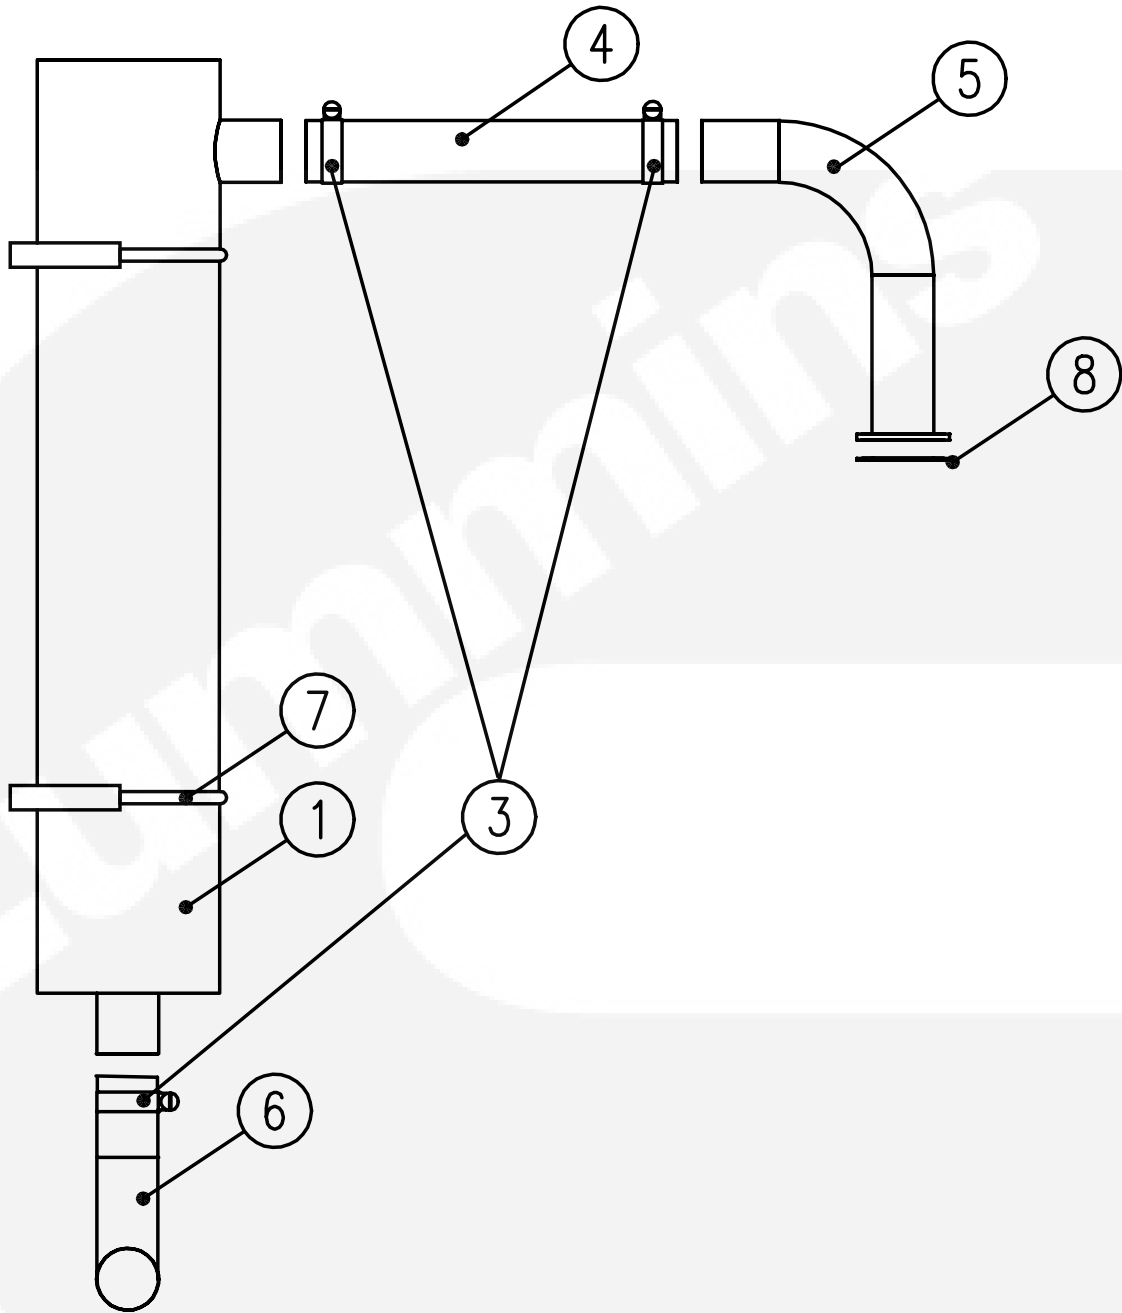

Muffler Instl

Item	Part Number	Description	Qty
1	0155-4280	Muffler	1
3	0155-4352	Clamp-Wide Band	3
4	0155-4353	Pipe-Flexible	1
5	0155-4360	Pipe-Exhaust (Eng-Out)	1
6	0155-4357	Pipe-90° Elbow	1
7	0155-4351	6" Clamp-Heavy Duty	2
8	Supplied With Engine	Gasket	1
9	0155-4416-02	Bracket-Exhaust	1