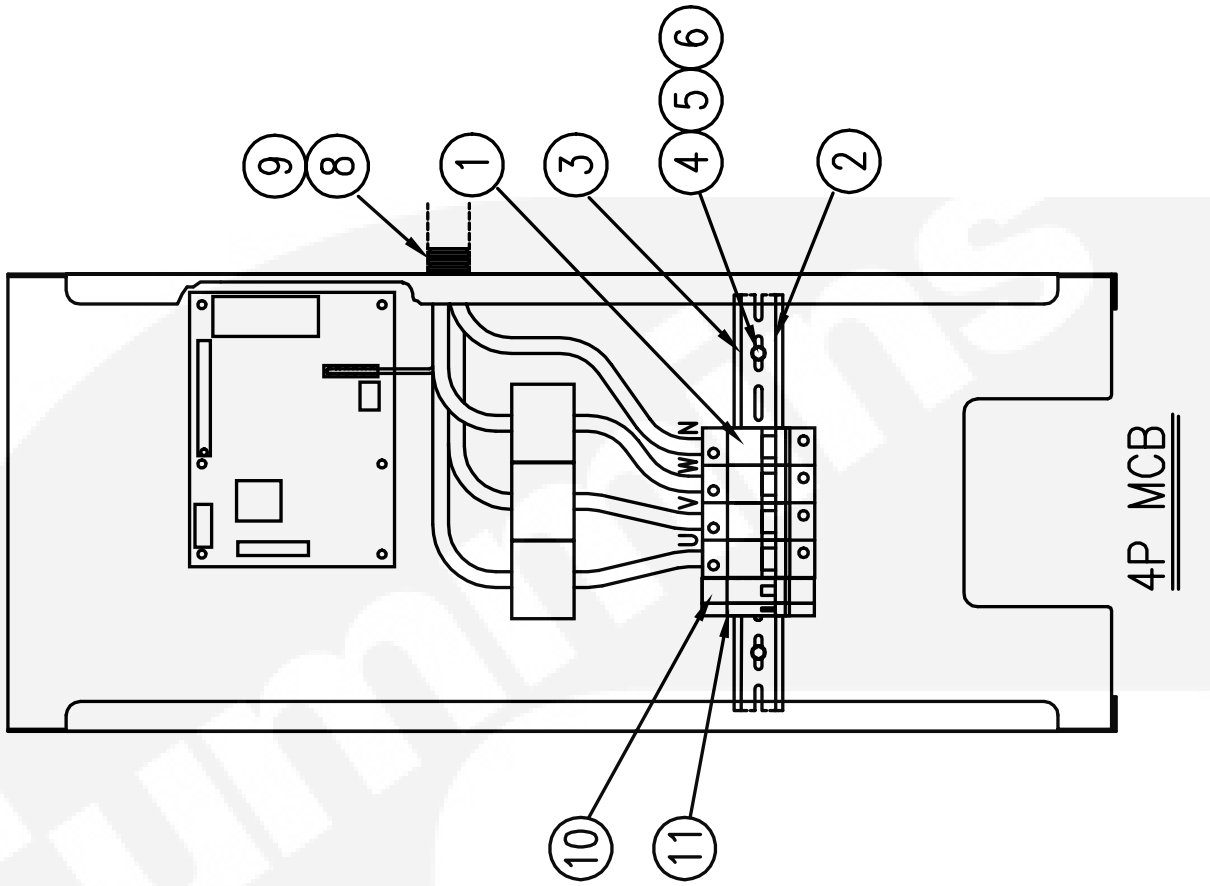

Miniature Circuit Breaker Instl

Item	Part Number	Description	Qty
1	0320-2224-02	Circuit Breaker 16A 4P MCB (400-440V-50Hz-3Ph)	1
1	0320-2224-03	Circuit Breaker 20A 4P MCB (380V-50Hz-3Ph & 380-440V-60Hz-3Ph)	1
1	0320-2224-05	Circuit Breaker 32A 4P MCB (200-240V-50Hz-3Ph)	1
1	0320-2224-06	Circuit Breaker 40A 4P MCB (200-240V-60Hz-3Ph & 190V-50Hz-3Ph)	1
1	0320-2224-07	Circuit Breaker 50A 4P MCB (190V-60Hz-3Ph)	1
2	0332-4001-01	Rail-Terminal Block (300mm)	1
3	0872-0020-02	Stand Off	2
4	0526-0399-56	Washer-Flat (M5)	4
5	0800-0309-93	Screw-Hex Head (M5 X 35)	2
6	0850-0114-52	Washer-Lock (M5)	2
8	0338-4459	Harness-AC	1
9	0331-0618-02	Locknut-Conduit	2
10	0320-2225-01	Accessories-CB (Shunt Trip)	1
11	0320-2225-02	Accessories-CB (SD Contact)	1
12	0320-2222-05	Circuit Breaker 32A 2P MCB (220-240V-50Hz-1Ph & 220V-60Hz-1Ph)	1