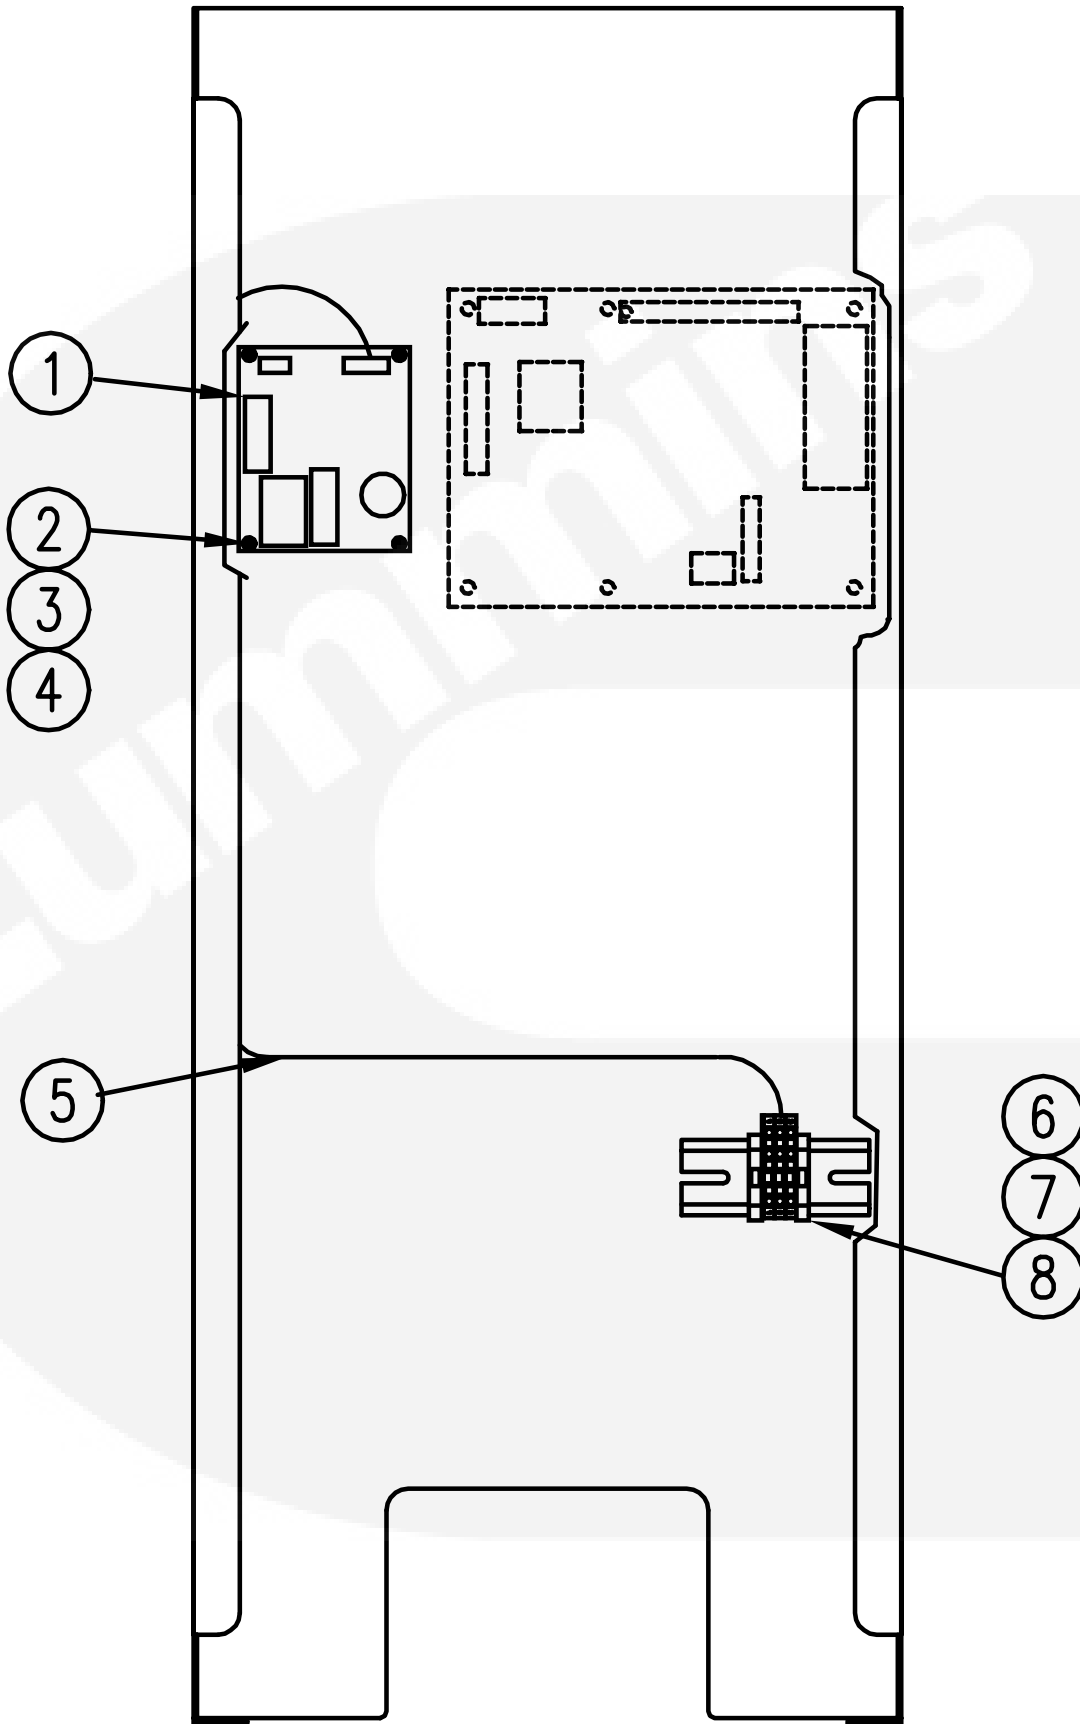

Battery Charger Instl

Item	Part Number	Description	Qty
5	0338-4530	Harness-Battery Charger	1
1	0416-1225	Charger-Battery (3A)	1
2	0526-0399-52	Washer-Flat (M3)	8
3	0822-3047	Screw-Pan Head (M3 X 20)	4
4	0850-0114-50	Washer-Lock (M3)	4
6	0332-3923-02	Terminal Block	3
7	0332-3926	Terminal End Stop	2
8	0332-3927-02	End Plate	1