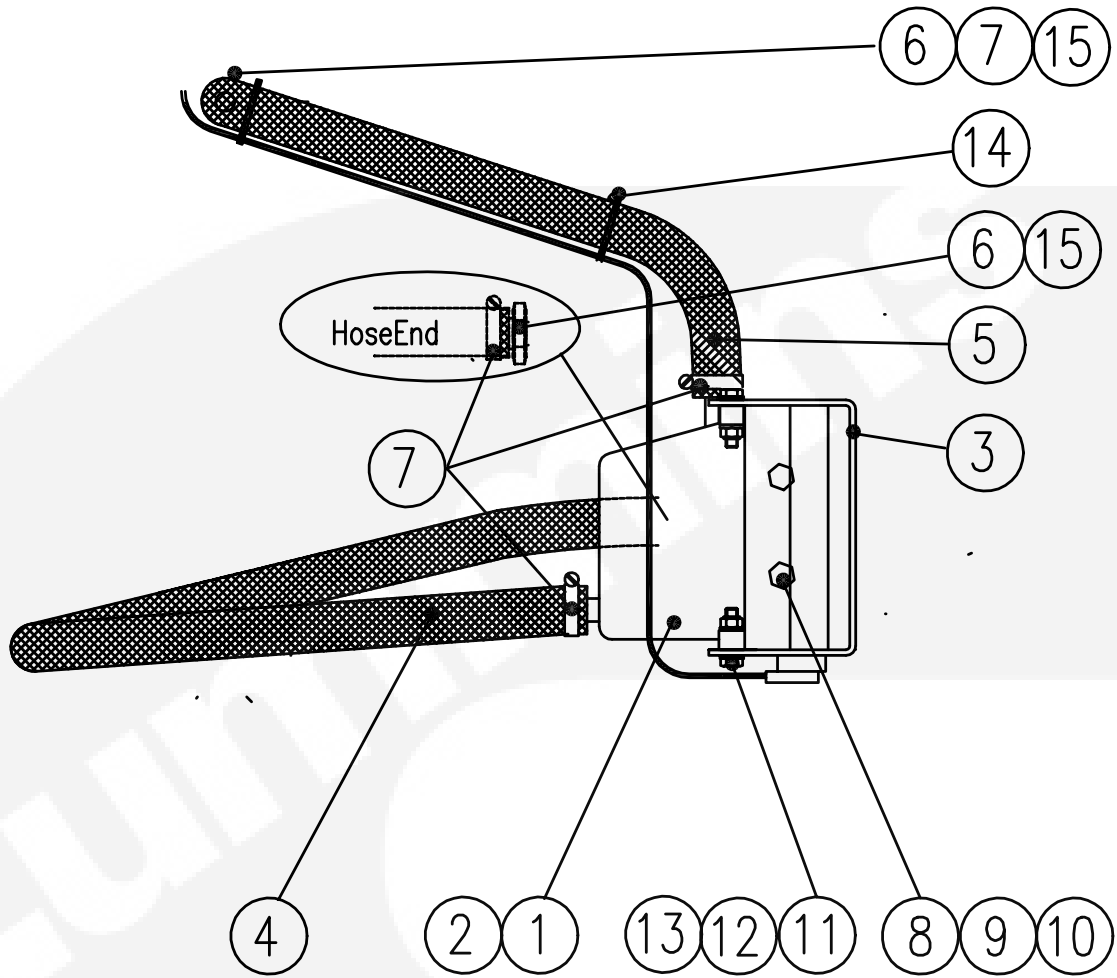

Engine Heater

Item	Part Number	Description	Qty
1	0333-0699	Heater-Engine Coolant-120v.	1
2	0333-0690	Heater-Engine Coolant-240v.	1
3	0333-0689	Bracket-Heater	1
4	0503-2474-20	Hose-Steam	1
5	0503-2474-08	Hose-Steam	1
6	0502-1508	Connector, Hose, 1/4" BSPT X 16mm	2
7	0503-2385	Clamp - Hose (1" - 1 3/4")	4
8	0821-6003-02	Screw-Sems Tap/Scr (M8 X 20)	2
9	0526-0399-60	Washer-Flat (M8)	2
10	0870-2248-05	Nut-Lock (M8 Nyloc)	2
11	0800-3017-06	Screw-Hex Head (M6 X 30)	4
12	0526-0399-58	Washer-Flat (M6)	8
13	0870-0506	Nut-Lock (M6 Nyloc)	4
14	0332-1794	Tie-Cable	6
15	0524-0826	Sealant-Thread 577 (250ml)	1