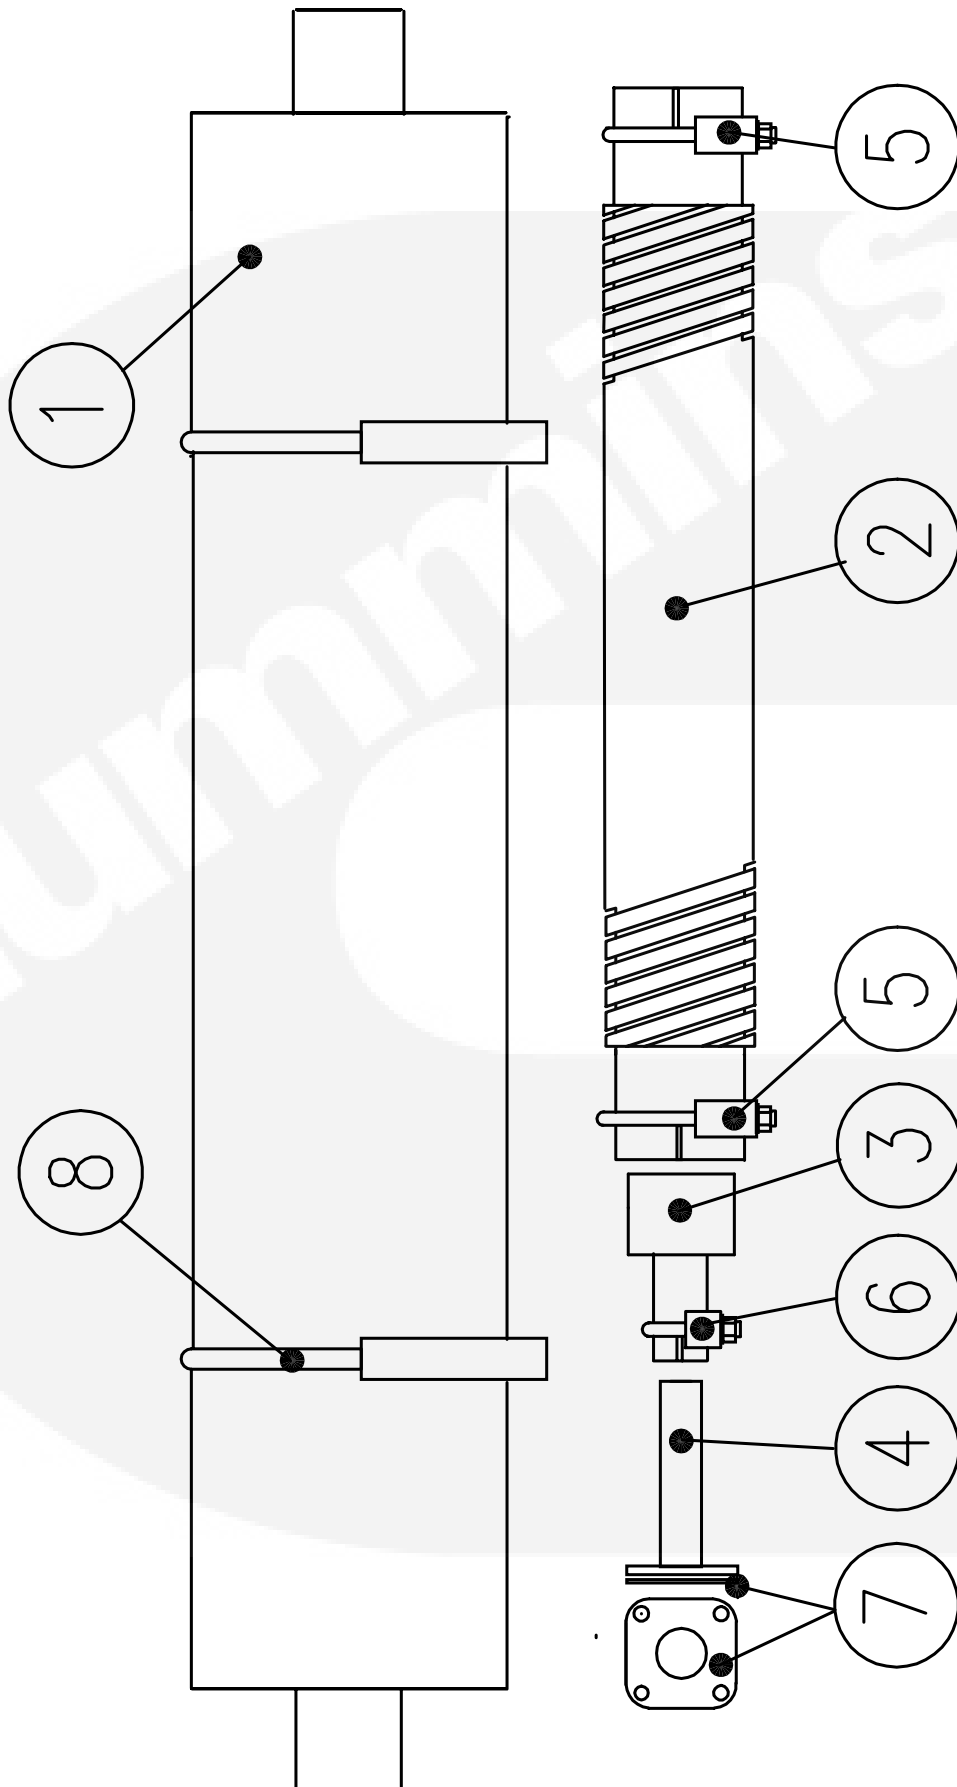

Loose Muffler Option

Item	Part Number	Description	Qty
1	0155-4154-01	Muffler (Ind Inline 9dB)	1
1	0155-4158-01	Muffler (Ind Inline 25dB)	1
2	0155-4334	Pipe-Exhaust Flex	1
3	0155-4332	Adaptor-Pipe	1
4	0155-4240	Adaptor-Exhaust	1
5	0305-1004	Clamp-'U' Bolt (80mm)	2
6	0155-2715	Clamp-'U' Bolt (1¾")	1
7	N/A	Gasket (Supplied with engine)	1
8	0155-4351	Heavy Duty Clamp 6"	2