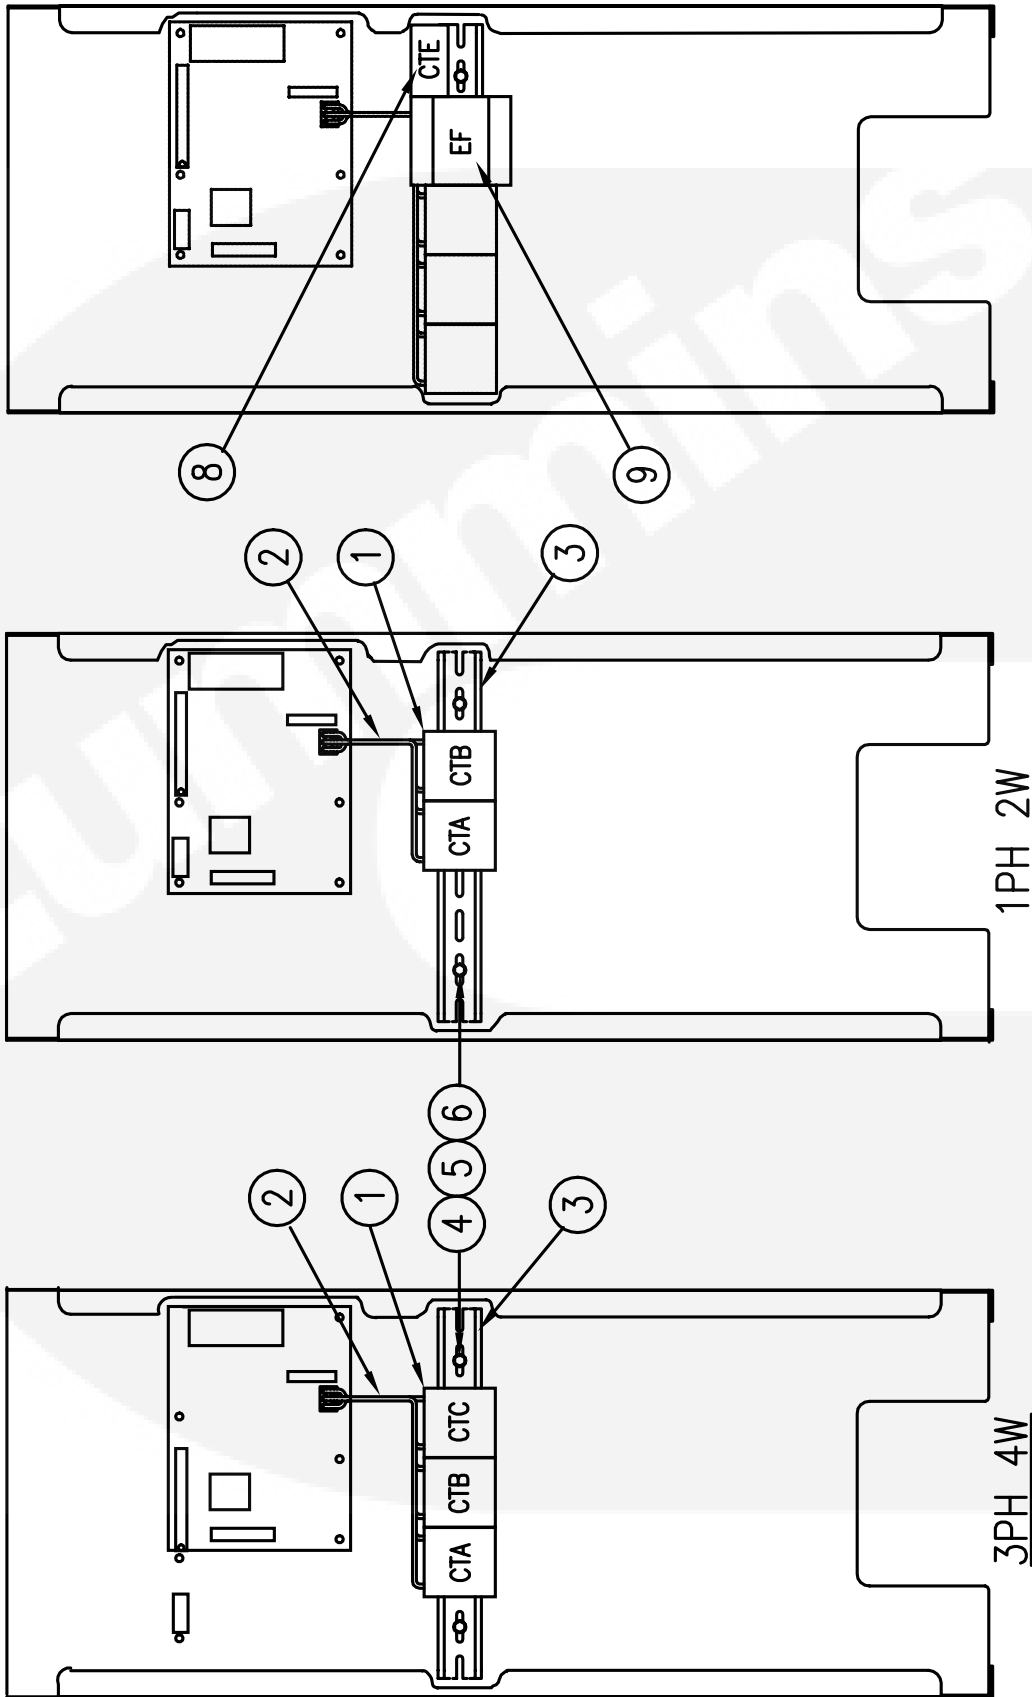

# Miniature Circuit Breaker Instl

Item	Part Number	Description	Qty
1	0320-2224-02	Circuit Breaker 16A 4P MCB (400-440V-50Hz-3Ph)	1
1	0320-2224-03	Circuit Breaker 20A 4P MCB (380V-50Hz-3Ph & 380-440V-60Hz-3Ph)	1
1	0320-2224-05	Circuit Breaker 32A 4P MCB (200-240V-50Hz-3Ph)	1
1	0320-2224-06	Circuit Breaker 40A 4P MCB (200-240V-60Hz-3Ph & 190V-50Hz-3Ph)	1
1	0320-2224-07	Circuit Breaker 50A 4P MCB (190V-60Hz-3Ph)	1
2	0332-4001-01	Rail-Terminal Block (300mm)	1
3	0872-0020-02	Stand Off	2
4	0526-0399-56	Washer-Flat (M5)	4
5	0800-0309-93	Screw-Hex Head (M5 X 35)	2
6	0850-0114-52	Washer-Lock (M5)	2
8	0338-4459	Harness-AC	1
9	0331-0618-02	Locknut-Conduit	2
10	0320-2225-01	Accessories-CB (Shunt Trip)	1
11	0320-2225-02	Accessories-CB (SD Contact)	1
12	0320-2222-05	Circuit Breaker 32A 2P MCB (220-240V-50Hz-1Ph & 220V-60Hz-1Ph)	1

# Transformer Instl

Item	Part Number	Description	Qty
1	0315-1647-01	Transformer-Current 60:5 (380--480V--3Ph )	3
1	0315-1647-04	Transformer-Current 120:5 (190--240V--3Ph)	3
2	0338-4458	Harness-AC	1
3	0332-4001-01	Rail - Terminal Block (300mm)	1
4	0526-0399-56	Washer-Flat (M5)	4
5	0800-0309-88	Screw-Hex Head (M5 X 12)	2
6	0850-0114-52	Washer-Lock (M5)	2
7	0315-1647-04	Transformer-Current 120:5 (1Ph)	2
8	0315-1607-03	Transformer-Current 100:5 (Earth)	1
9	0307-3017-01	Relay-Ground Fault 12VD.C.	1