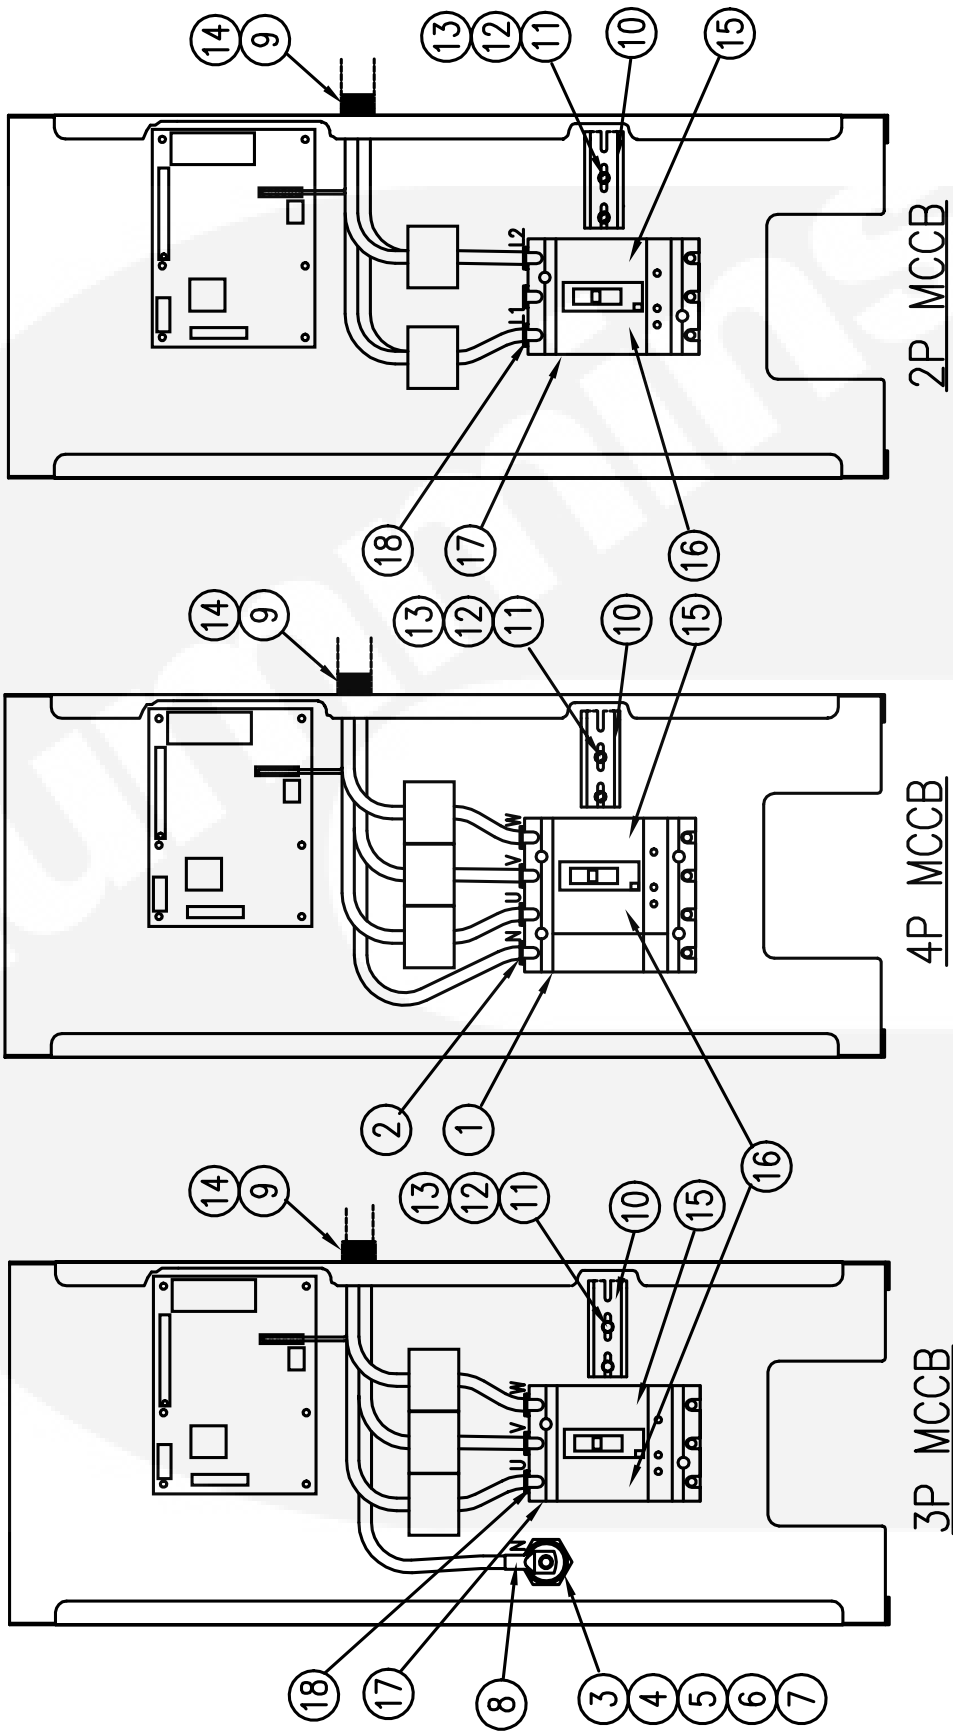

Circuit Breaker Instl

Item	Part Number	Description	Qty
1	0320-2157-08	Circuit Breaker 40A 4P MCCB (480V-60Hz-3Ph)	1
2	0320-2156-02	Bare Cable Connectors 4P 160A	1
3	0872-0021	Standoff (Insulator)	1
4	0526-0399-62	Washer-Flat (M10) 716011	2
5	0800-3017-35	Screw-Hex Head (M10 X 16)	1
6	0850-0114-55	Washer-Lock (M10)	1
7	0862-0026-56	Nut-Hex (M10) 715011	1
8	0332-4034-03	Lug-Cable	1
9	0338-4484-02	Harness-AC	1
10	0332-4001-02	Rail-Terminal Block	1
11	0526-0399-56	Washer-Flat (M5)	2
12	0800-0309-93	Screw-Hex Head (M5 X 35)	2
13	0850-0114-52	Washer-Lock (M5)	2
14	0331-0618-02	Locknut-Conduit	2
15	0320-1981-51	SPDT Switch 29450	1
16	0320-1981-52	Shunt Trip 12v	1
17	0320-2157-07	Circuit Breaker 40A 3P MCCB (480V-60Hz-3Ph)	1
18	0320-2156-01	Bare Cable Connectors 3P 160A	1