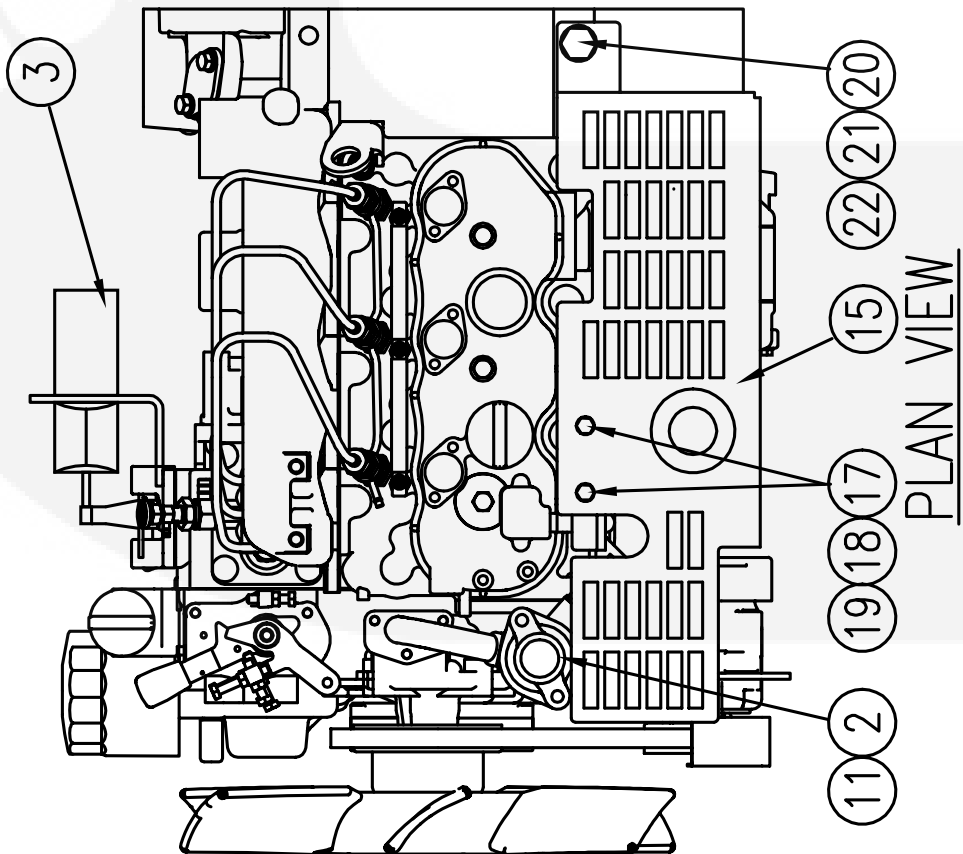

# Engine Accessories (Denso Rad)

PLAN

Item	Part Number	Description	Qty
1	0309-0641-19	Sender-Pressure	1
2	0309-0436	Sender-Temperature (E2, E4)	1
3	0333-0698	Solenoid	1
5	0337-3735	Busbar (Starter Motor)	1
7	0502-1513	Union-Tube	1
8	0504-0268	Valve-Ball (M16 X 1.5 Lock)	1
9	0505-2234	Elbow-Pipe (90°BSPP SWVL)	1
10	0505-2235	Adaptor-Pipe	1
11	0505-0019	Bushing-Reducer	1
12	0503-0685	Clamp-Hose (6mm-16mm)	1
13	0503-1620	Hose-Fuel (3/8" ID X 5/8" OD)	0.6M
	0100-3883	Engine-D1703	1

# Engine Accessories (SRF Rad)

Item	Part Number	Description	Qty
1	0309-0641-19	Switch-Pressure	1
2	0309-0436	Thermostat	1
3	0333-0698	Solenoid	1
7	0502-1513	Union-Tube	1
8	0504-0268	Valve-Ball (M16 X 1.5 Lock)	1
9	0505-2234	Elbow-Pipe (90°BSPP SWVL)	1
10	0505-2235	Adaptor-Pipe	1
11	0505-0019	Bushing-Reducer	1
12	0503-0685	Clamp-Hose (6mm-16mm)	1
13	0503-1620	Hose-Fuel (3/8" ID X 5/8" OD)	0.6M
15	0155-4533-02	Heat Shield	1
16	0155-4534-02	Bracket-Heat Shield	1
17	0800-3017-04	Screw-Hex Head (M6 X 20)	2
18	0526-0399-59	Washer-Flat (M6)	2
19	0850-0114-53	Washer-Lock (M6)	2
20	0800-3017-52	Screw-Hex Head (M12 X 20)	1
21	0526-0399-64	Washer-Flat (M12)	1
22	0850-0014-56	Washer-Lock (M12)	1

# Transformer Instl

Item	Part Number	Description	Qty
1	0315-1647-01	Transformer-Current 60:5 (380--480V--3Ph )	3
1	0315-1647-04	Transformer-Current 120:5 (190--240V--3Ph)	3
2	0338-4458	Harness-AC	1
3	0332-4001-01	Rail - Terminal Block (300mm)	1
4	0526-0399-56	Washer-Flat (M5)	4
5	0800-0309-88	Screw-Hex Head (M5 X 12)	2
6	0850-0114-52	Washer-Lock (M5)	2
7	0315-1647-04	Transformer-Current 120:5 (1Ph)	2
8	0315-1607-03	Transformer-Current 100:5 (Earth)	1
9	0307-3017-01	Relay-Ground Fault 12VD.C.	1