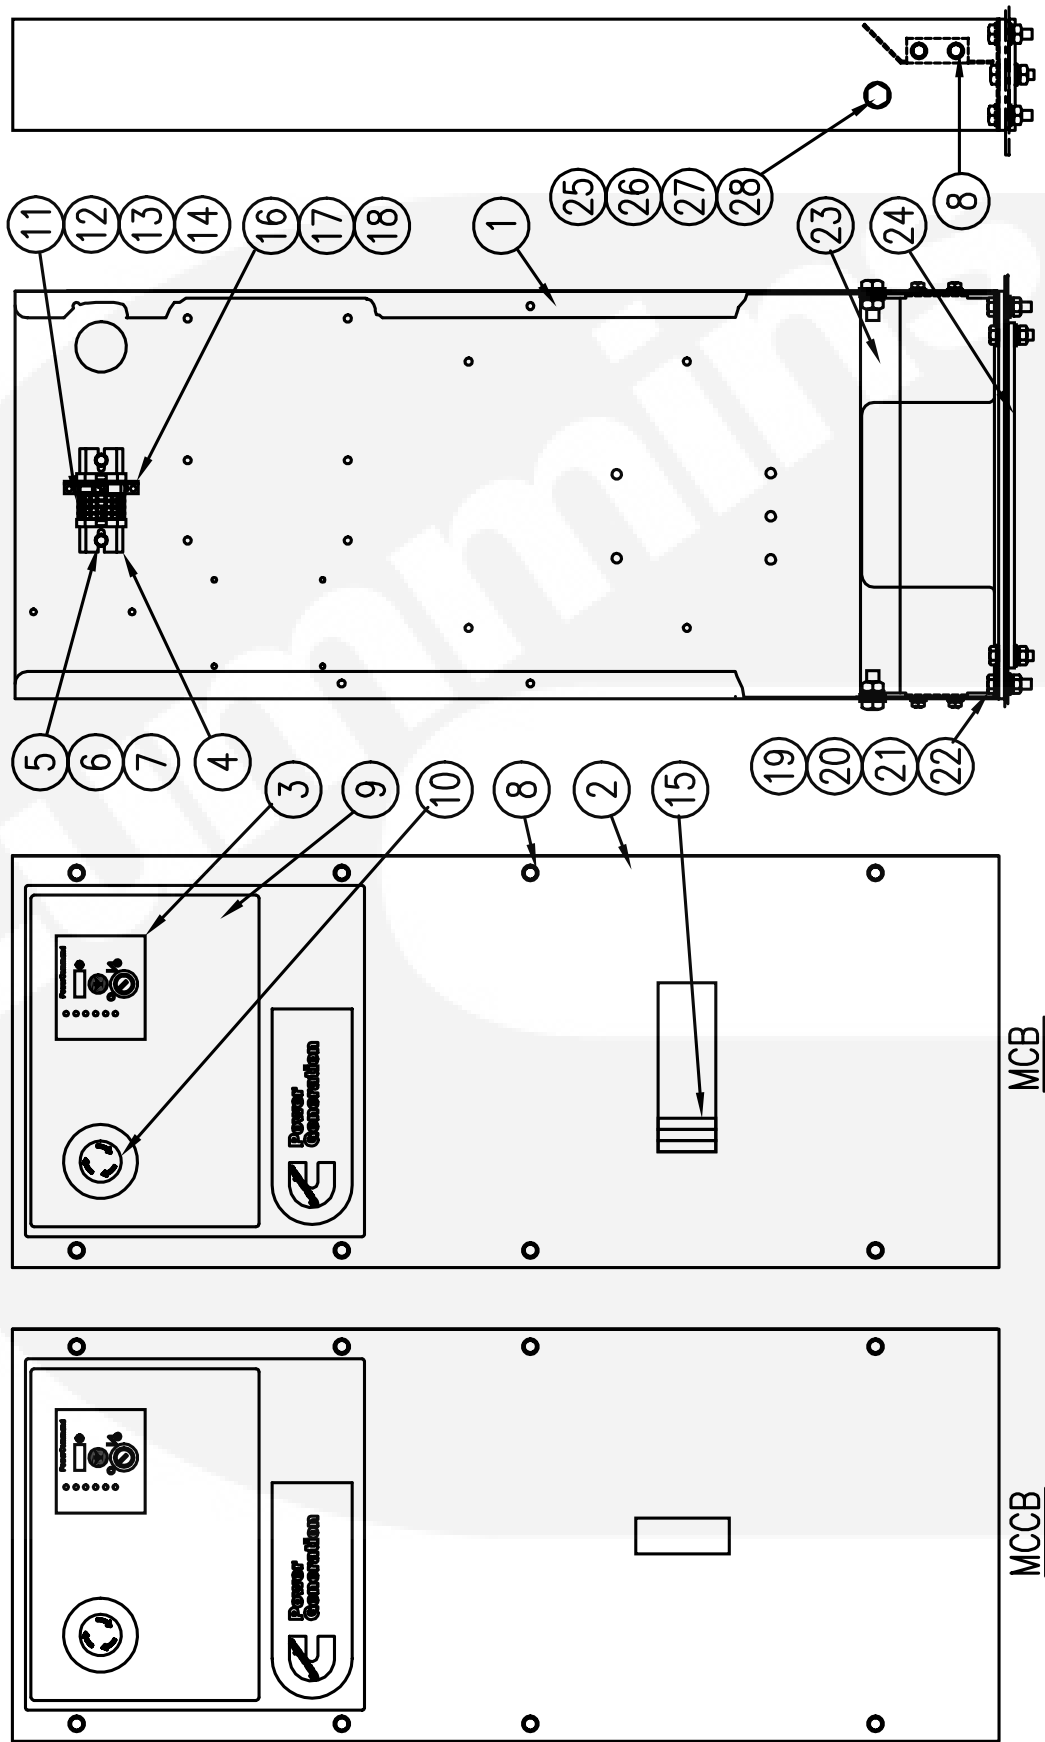

Control Assy (PCC0300)

Item	Part Number	Description	Qty
1	0319-5495-02	Box-Control	1
2	0319-5881-02	Panel-Display (MCB)	1
2	0319-5882-02	Panel-Display (MCCB)	1
3	0300-5978	Display-Control (Assy)	1
4	0332-4001-02	Rail-Terminal Block	1
5	0526-0399-56	Washer-Flat (M5)	2
6	0800-0309-88	Screw-Hex Head (M5 X 12)	2
7	0850-0114-52	Washer-Lock (M5)	2
8	0821-6002-02	Screw-Sems Tap/Scr (M6 X 12)	8
9	0098-8414	Label-Logo	1
10	0308-1178	Switch-Pushbutton E/Stop	1
11	0332-3923-01	Terminal Block (Wago)	4
12	0332-3925-01	Jumper-Terminal (Wago, 2-Way)	1
13	0332-3926	Terminal Block (End Stop)	2
14	0332-3927-01	Terminal Block (End Plate)	1
15	0320-2259	Circuit Breaker Blanking Strip	1
16	0332-3944	Terminal Block, Fuse	1
17	0332-3945	Terminal Block, End Plate	1
18	0321-0394-02	Fuse 2A	1
19	0526-0399-60	Washer-Flat (M8)	12
20	0800-3017-21	Screw-Hex Head (M8 X 30)	6
21	0850-0114-54	Washer-Lock (M8)	6
22	0862-0026-55	Nut-Hex (M8)	6
23	0319-5362-02	Cover-Control	1
24	0319-5364	Cover-Control-Cable Entrance	1
25	0526-0399-62	Washer-Flat (M10)	4
26	0800-3017-37	Screw-Hex Head (M10 X 25)	2
27	0853-0040-56	Washer-Lock (M10)	4
28	0862-0026-56	Nut-Hex (M10)	2