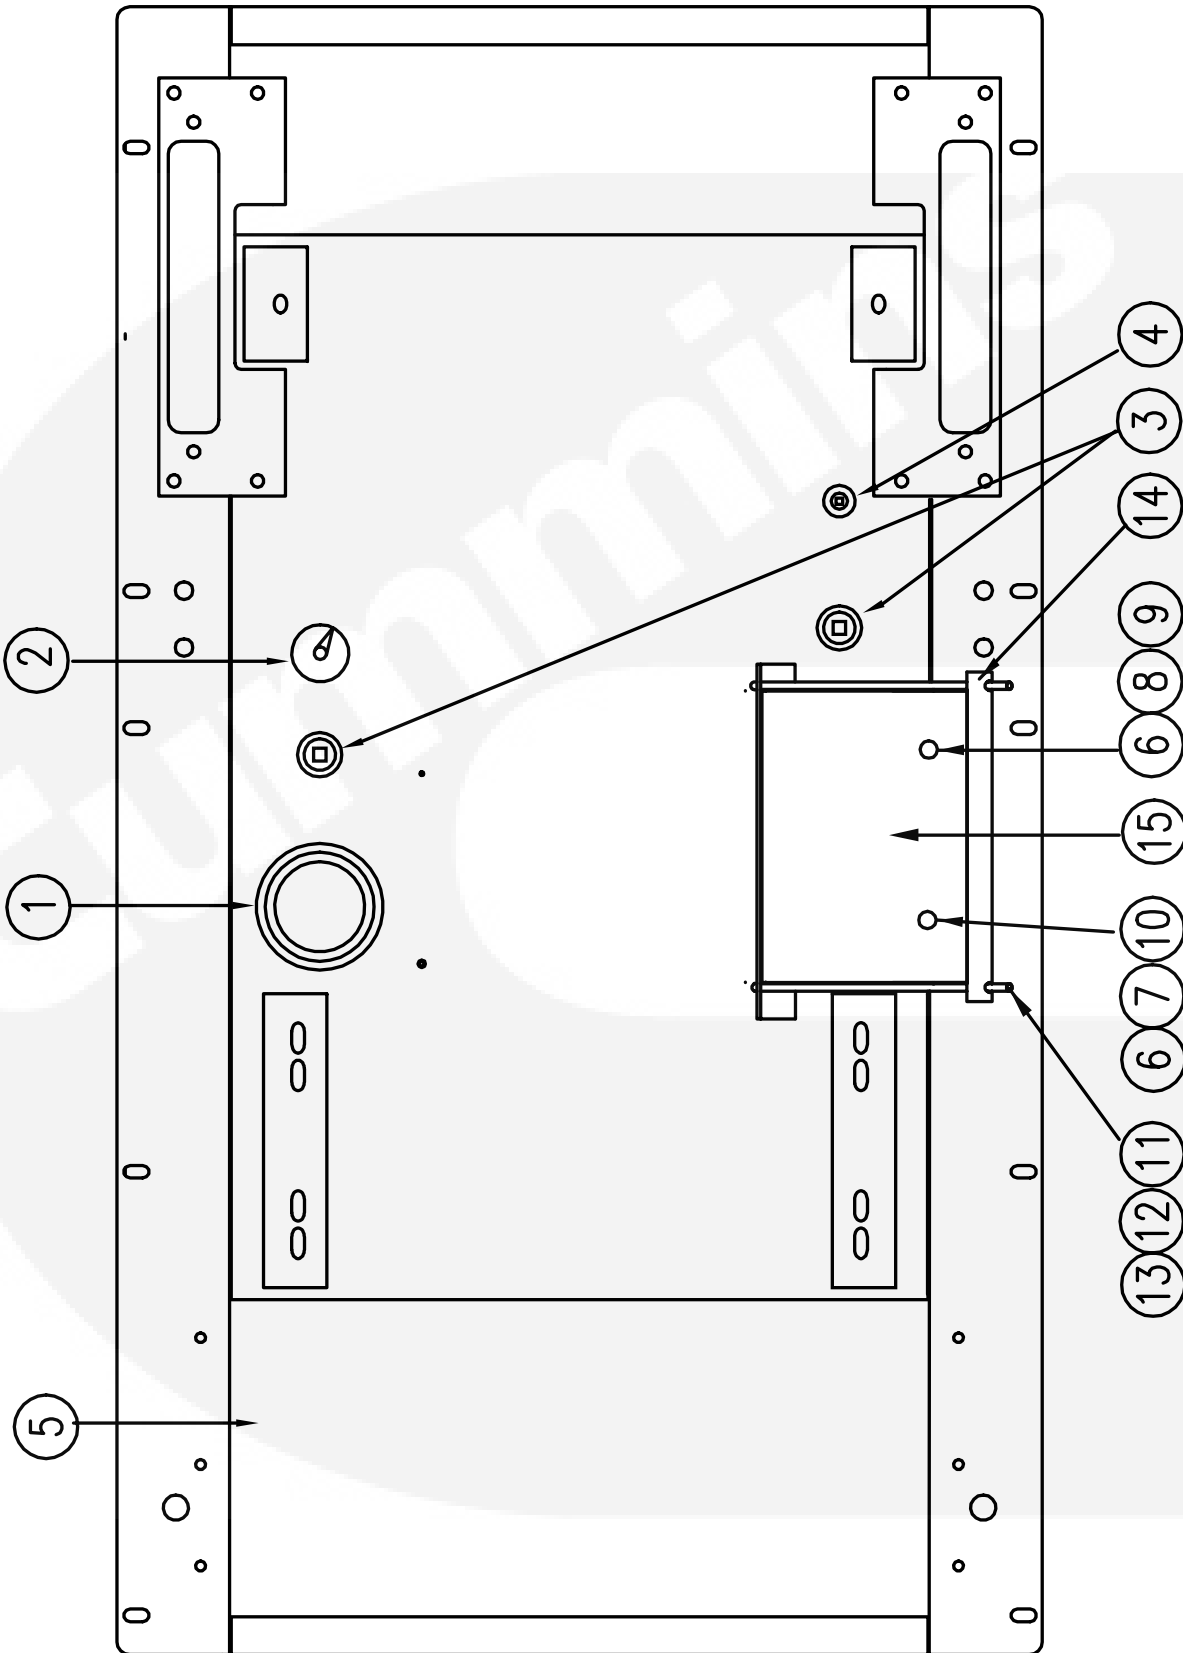

Skid Instl (With Tank)

Item	Part Number	Description	Qty
1	0159-1552	Cap-Filler	1
2	0193-0562	Gauge-Fuel Level	1
3	0505-1597	1" BSP Gunmetal Plug	2
4	0505-2087	Plug-Pipe 1/2"BSP	1
5	0403-5350-02	Skid-75 Litre	1
6	0416-1141	Boot-Battery	2
7	0416-1203	Clamp-Battery Post +Ve	1
8	0416-1204	Clamp-Battery Post -Ve	1
9	0416-1232	Cable-Battery (-Ve)	1
10	0416-1231	Cable-Battery (+Ve)	1
11	0416-1237-02	Rod-Battery Holddown	2
12	0526-0399-58	Washer-Flat (M6)	2
13	0865-0030	Nut-Wing (M6)	2
14	0416-1236-02	Holddown-Battery	1
15	0416-1224	Battery	1