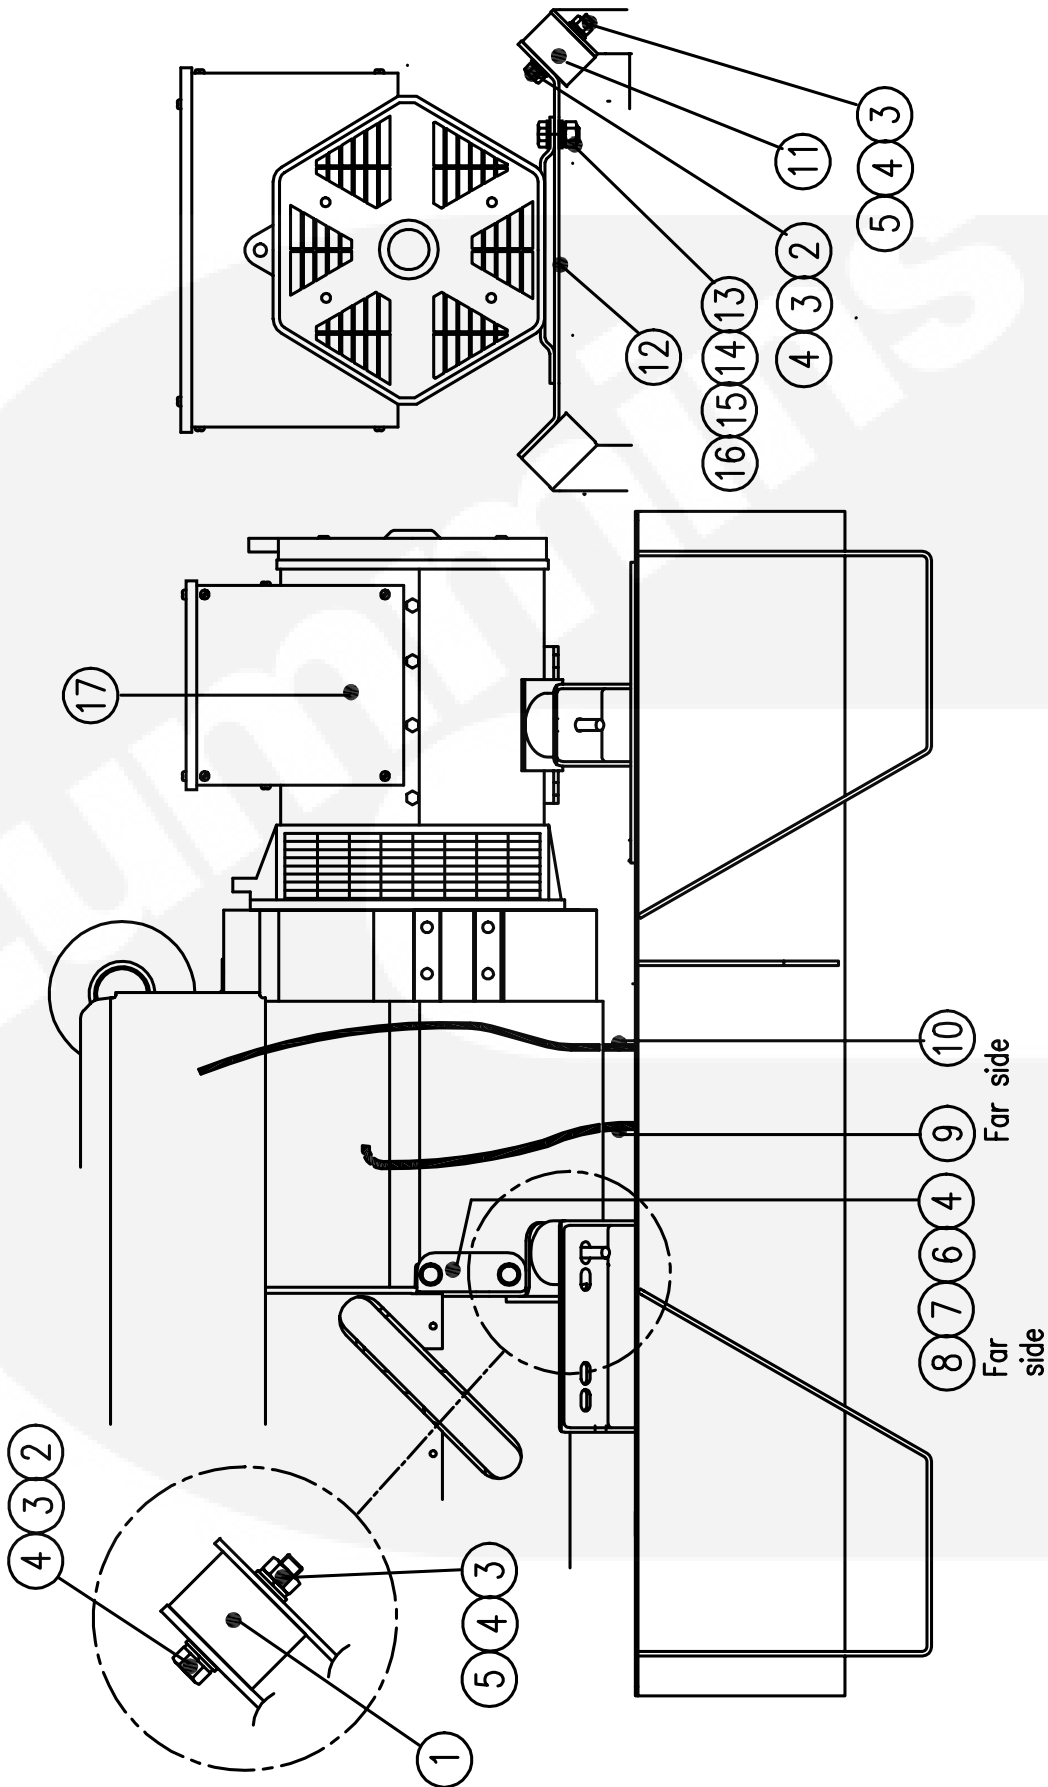

Genset Instl (SRF Radiator)

Item	Part Number	Description	Qty
1	0130-6689	Radiator-SRF	1
2	0402-0847	Isolator-Vibration (Type MS232)	3
4	0526-0399-60	Washer-Flat (M8)	22
5	0526-0399-62	Washer-Flat (M10)	3
6	0526-0399-64	Washer-Flat (M12)	4
7	0800-3017-20	Screw-Hex Head (M8 X 25)	4
8	0800-3017-19	Screw-Hex Head (M8 X 20)	8
9	0800-3017-40	Screw-Hex Head (M10 X 40)	3
10	0800-3032	Screw-Hex Head Cap (M12 X 30)	4
11	0850-0114-54	Washer-Lock (M8)	6
12	0850-0114-55	Washer-Lock (M10)	3
13	0193-0568	Sensor-Low Coolant Level	1
14	0862-0026-55	Nut-Hex (M8)	10
15	0130-6623	Tube-Overfill	A/R
16	0403-6125	Mount-Engine (LH)	1
17	0403-6126	Mount-Engine (RH)	1
18	0130-6690	Plate-Radiator Support	1
19	0130-6600	Radiator Cap	1
20	0130-6691	Shroud-Fan	1
21	0503-2684	Hose-Radiator-Bottom	1
22	0503-2685	Hose-Radiator-Top	1
23	0503-1872-01	Clamp Hose (1"-1.75")	4
24	0130-6692	Guard-Radiator (Left Hand)	1
25	0130-6693	Guard-Radiator (Right Hand)	1
26	0130-6694	Guard-Pulley (Charge Alt)	1
27	0130-6695	Bracket-Radiator Stay	1
28	0130-6714	Plate-Guard (Underside)	1
29	0504-0284	Valve-Drain (1/2"BSP)	1
30	0503-2633-01	Hose-Radiator (Drain)	1