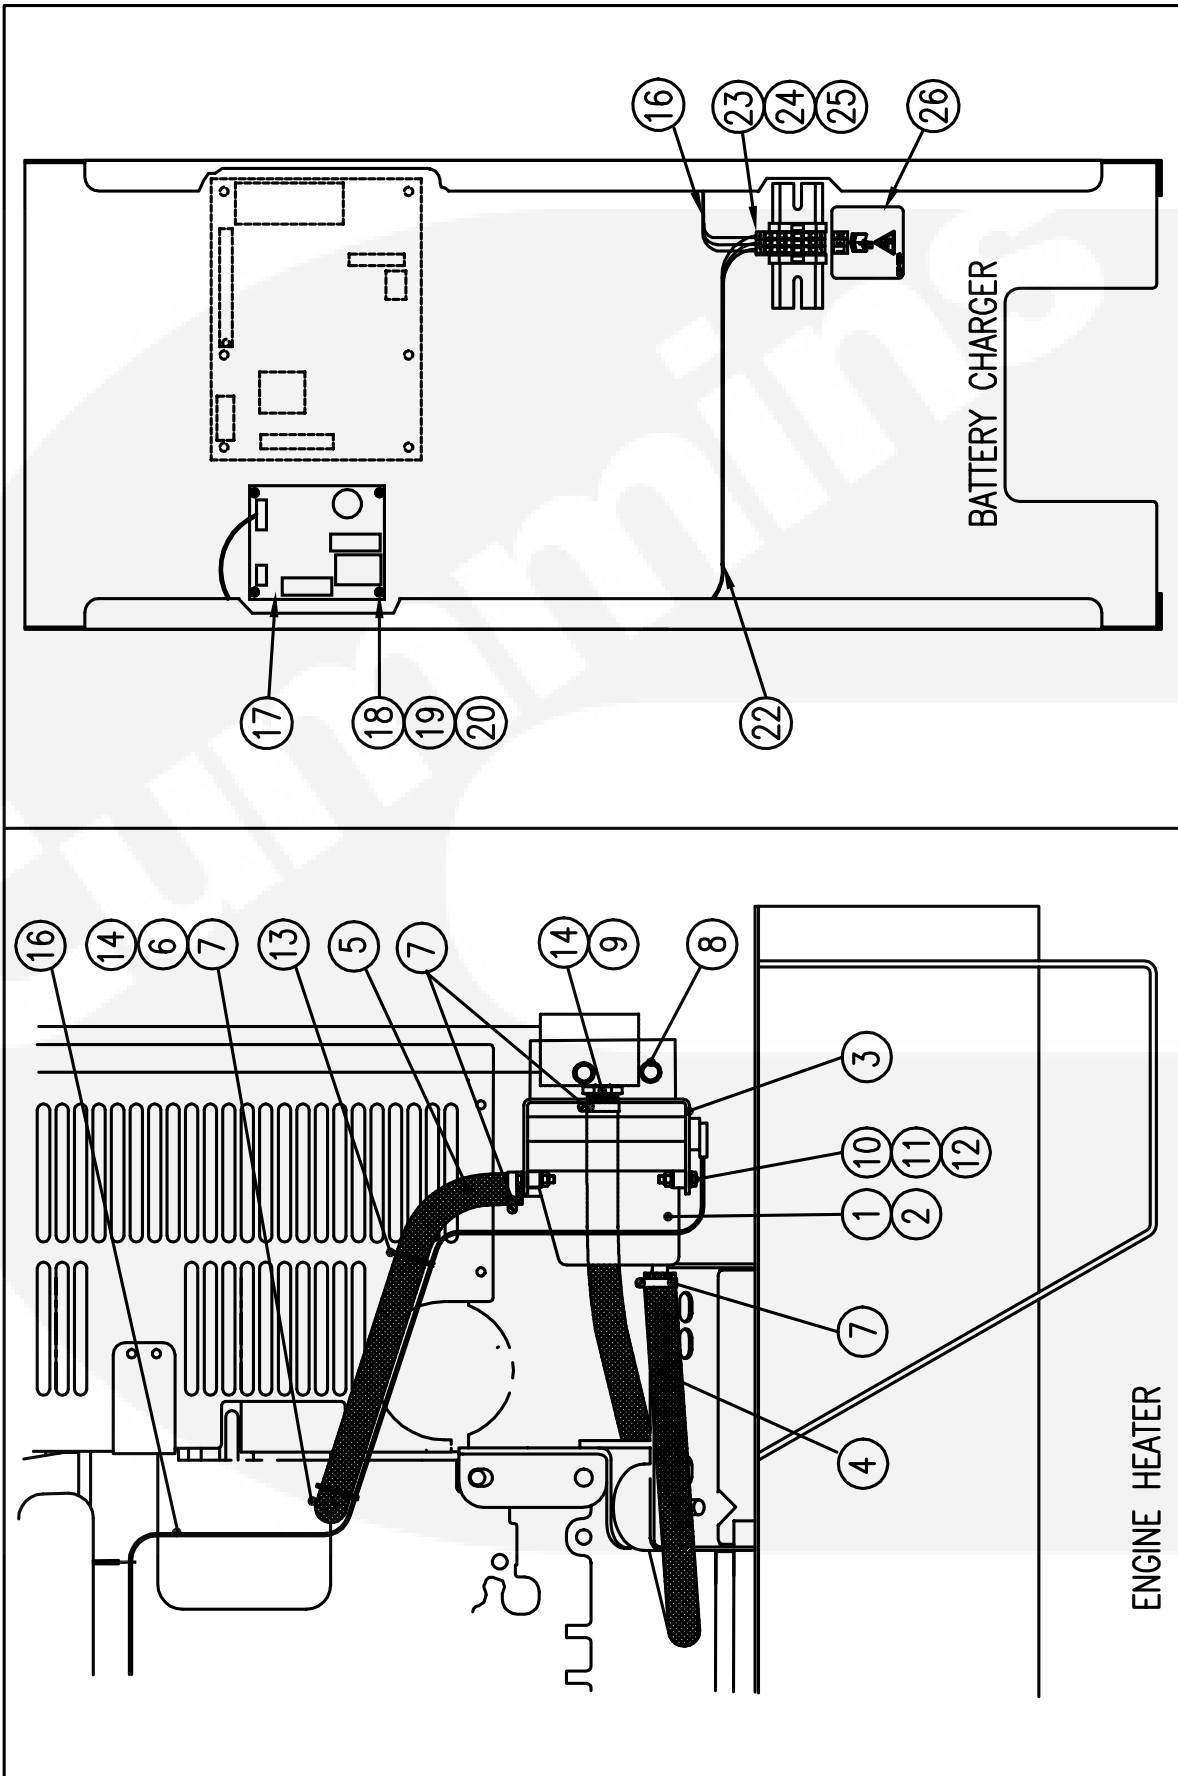

Auxiliary Options

Item	Part Number	Description	Qty
1	0333-0699	Heater-Engine Coolant-120v.	1
2	0333-0690	Heater-Engine Coolant-240v.	1
3	0333-0722-02	Bracket-Heater	1
4	0503-2474-20	Hose-Steam	1
5	0503-2474-08	Hose-Steam	1
6	0502-1508	Connector, Hose, 1/4" BSPT X 16mm Hose	2
7	0503-2385	Clamp-Hose (1" - 1. 3/4")	4
8	0821-6003-02	Screw-Sems Tap/Scr (M8 X 20)	2
9	0502-1490	Connector, Hose, 1/2" NPT X 16mm Hose	2
10	0800-3017-06	Screw-Hex Head (M6 X 30)	4
11	0526-0399-58	Washer-Flat (M6)	8
12	0870-0506	Nut-Lock (M6 Nyloc)	4
13	0332-1794	Tie-Cable	6
14	0524-0826	Sealant-Thread 577 (250ml)	1
16	N/A	Harness-Engine Heater (Supplied with Heater)	1
17	0416-1225	Charger-Battery (3A)	1
18	0526-0399-52	Washer-Flat (M3)	8
19	0822-3047	Screw-Pan Head (M3 X 20)	4
20	0850-0114-50	Washer-Lock (M3)	4
22	0338-4530	Harness-Battery Charger	1
23	0332-3923-02	Terminal Block	3
24	0332-3926	Terminal End Stop	2
25	0332-3927-02	End Plate	1