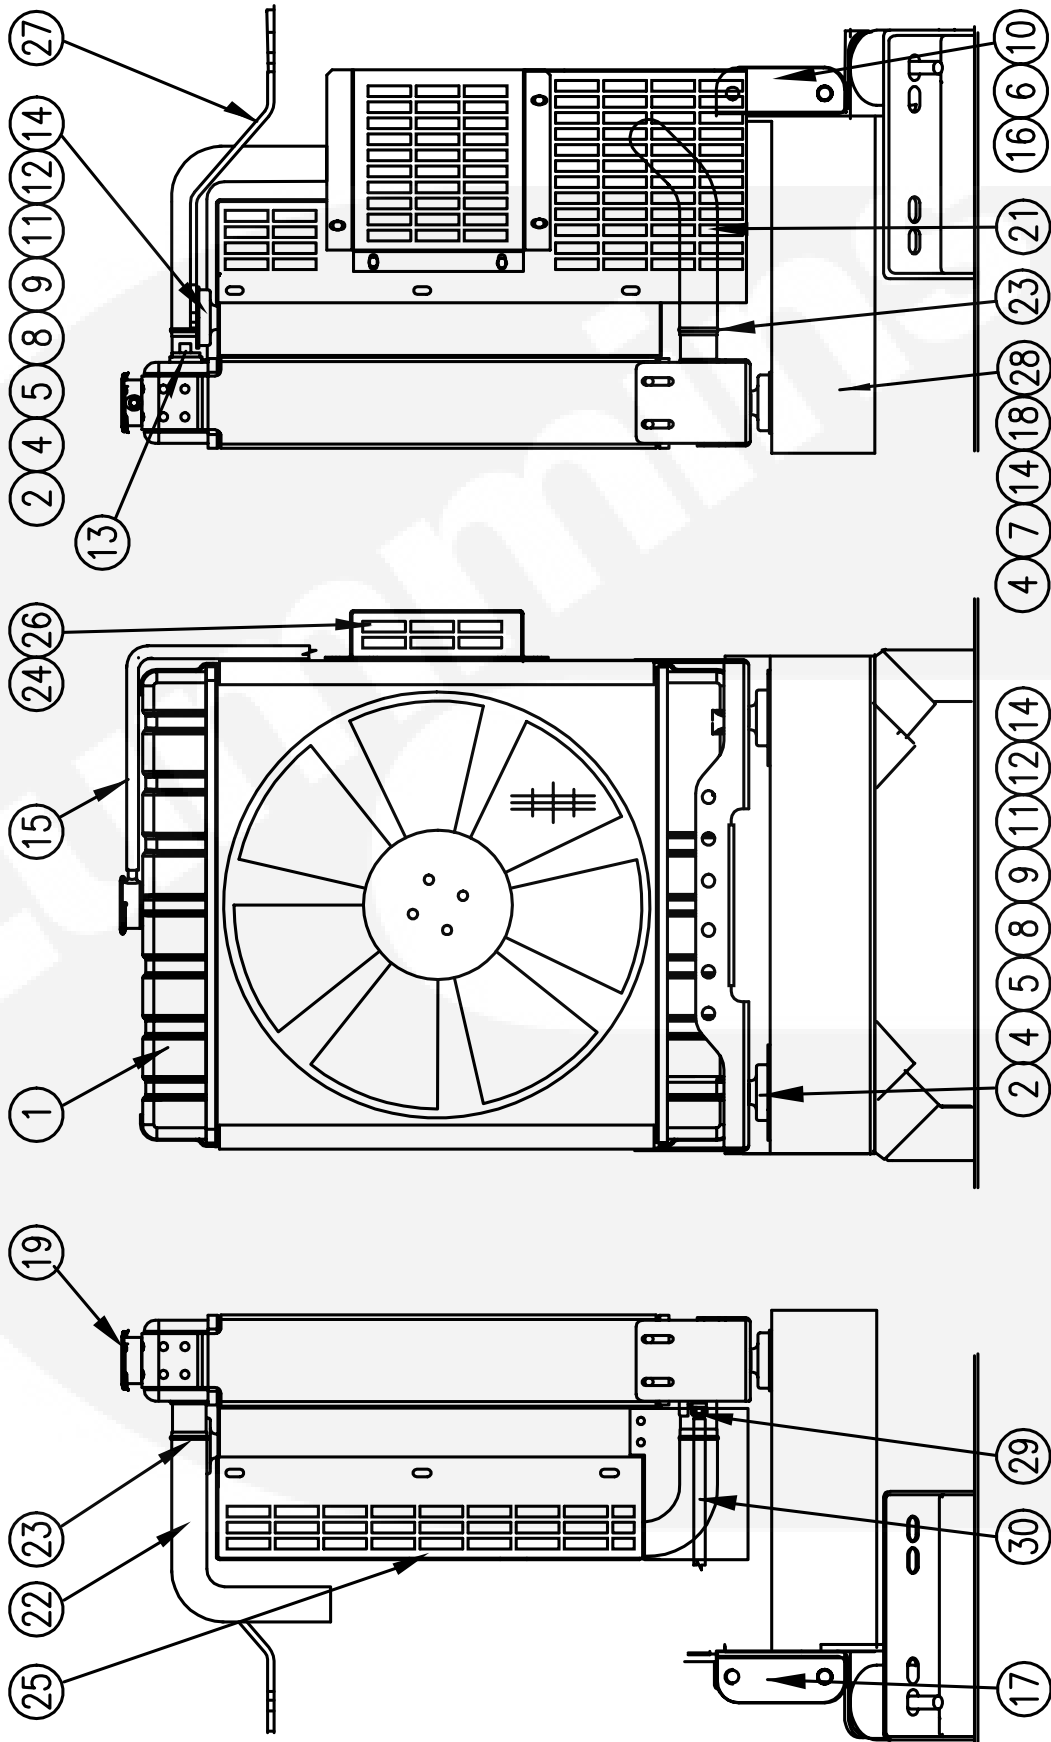

Radiator Instl-SRF

Item	Part Number	Description	Qty
1	0130-6689	Radiator-SRF	1
2	0402-0847	Isolator-Vibration (Type MS232)	3
4	0526-0399-60	Washer-Flat (M8)	22
5	0526-0399-62	Washer-Flat (M10)	3
6	0526-0399-64	Washer-Flat (M12)	4
7	0800-3017-20	Screw-Hex Head (M8 X 25)	4
8	0800-3017-19	Screw-Hex Head (M8 X 20)	8
9	0800-3017-40	Screw-Hex Head (M10 X 40)	3
10	0800-3032	Screw-Hex Head Cap (M12 X 30)	4
11	0850-0114-54	Washer-Lock (M8)	6
12	0850-0114-55	Washer-Lock (M10)	3
13	0193-0568	Sensor-Low Coolant Level	1
14	0862-0026-55	Nut-Hex (M8)	10
15	0130-6623	Tube-Overfill	A/R
16	0403-6125	Mount-Engine (LH)	1
17	0403-6126	Mount-Engine (RH)	1
18	0130-6690	Plate-Radiator Support	1
19	0130-6600	Radiator Cap	1
20	0130-6691	Shroud-Fan	1
21	0503-2684	Hose-Radiator-Bottom	1
22	0503-2685	Hose-Radiator-Top	1
23	0503-1872-01	Clamp Hose (1"-1.75")	4
24	0130-6692	Guard-Radiator (Left Hand)	1
25	0130-6693	Guard-Radiator (Right Hand)	1
26	0130-6694	Guard-Pulley (Charge Alt)	1
27	0130-6695	Bracket-Radiator Stay	1
28	0130-6714	Plate-Guard (Underside)	1
29	0504-0284	Valve-Drain (1/2"BSP)	1
30	0503-2633-01	Hose-Radiator (Drain)	1