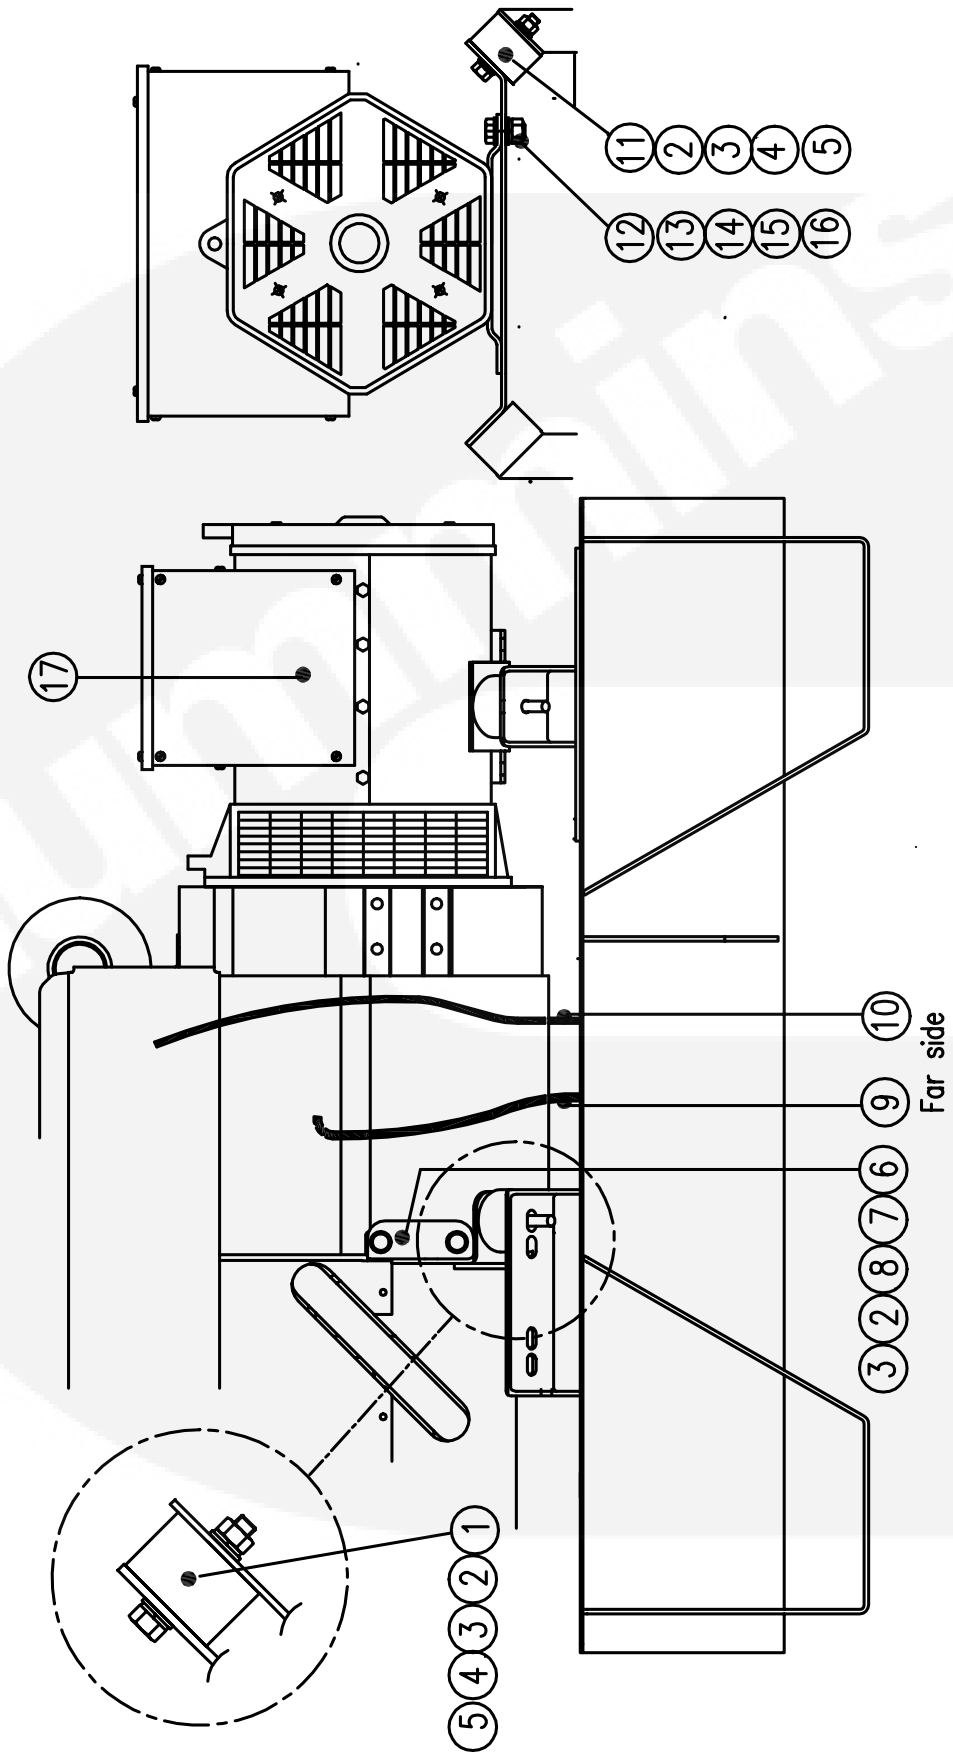

Genset Instl (Denso Radiator)

Item	Part Number	Description	Qty
1	0402-0832	Isolator-Vibration (280/B3)	2
2	0526-0399-64	Washer-Flat (M12)	4
3	0850-0114-56	Washer-Lock (M12)	4
4	0862-0026-57	Nut-Hex (M12) 715012	2
5	0800-3017-52	Screw-Hex Head (M12 X 20)	2
6	0403-5461-02	Engine Foot LH	1
7	0403-5462-02	Engine Foot RH	1
8	0800-3032	Screw-Hex Head Cap (M12 X 30)	4
9	0501-0890	Fuel Line (Engine Feed)	1
10	0501-0891	Fuel Line (Spill Return)	1
11	0402-0831	Isolator - Vibration (280/B2)	2
12	0403-5352-02	Mount - Generator - BC162/4	1
13	0800-3017-71	Screw-Hex Head (M16 X 35)	2
14	0526-0399-66	Washer-Flat (M16)	4
15	0850-0114-57	Washer-Lock (M16)	2
16	0862-0026-58	Nut-Hex (M16)	2
17	0200-3126-02	Generator-BC164B	1