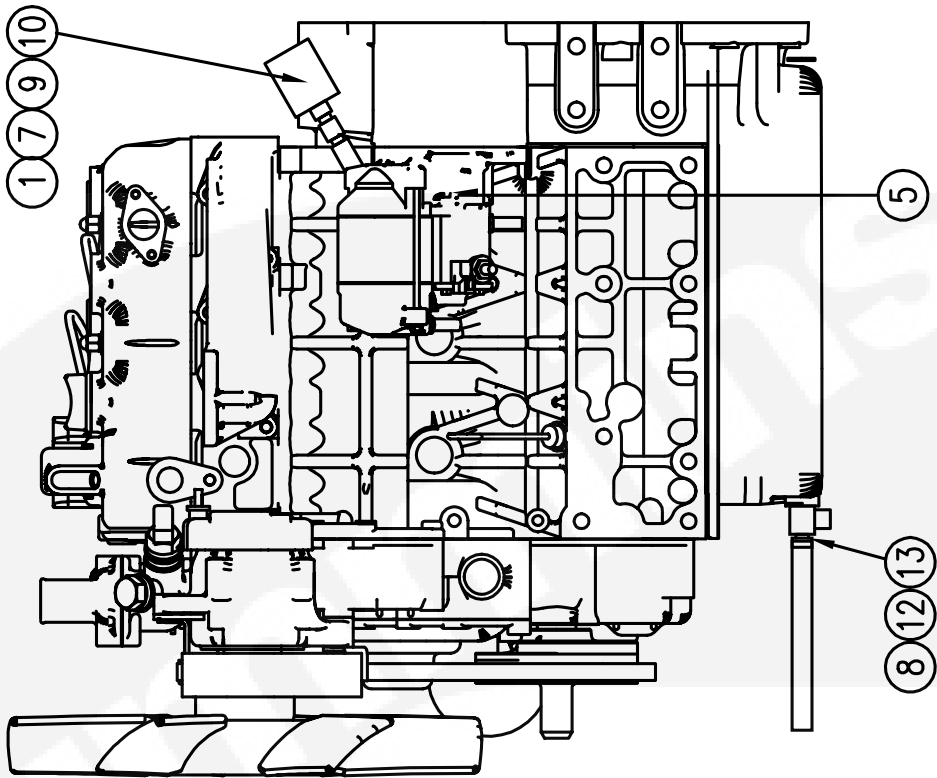

# Engine Accessories (Denso Rad)

PLAN

Item	Part Number	Description	Qty
1	0309-0641-19	Sender-Pressure	1
2	0309-0436	Sender-Temperature (E2, E4)	1
3	0333-0698	Solenoid	1
5	0337-3735	Busbar (Starter Motor)	1
7	0502-1513	Union-Tube	1
8	0504-0268	Valve-Ball (M16 X 1.5 Lock)	1
9	0505-2234	Elbow-Pipe (90°BSPP SWVL)	1
10	0505-2235	Adaptor-Pipe	1
11	0505-0019	Bushing-Reducer	1
12	0503-0685	Clamp-Hose (6mm-16mm)	1
13	0503-1620	Hose-Fuel (3/8" ID X 5/8" OD)	0.6M
	0100-3883	Engine-D1703	1