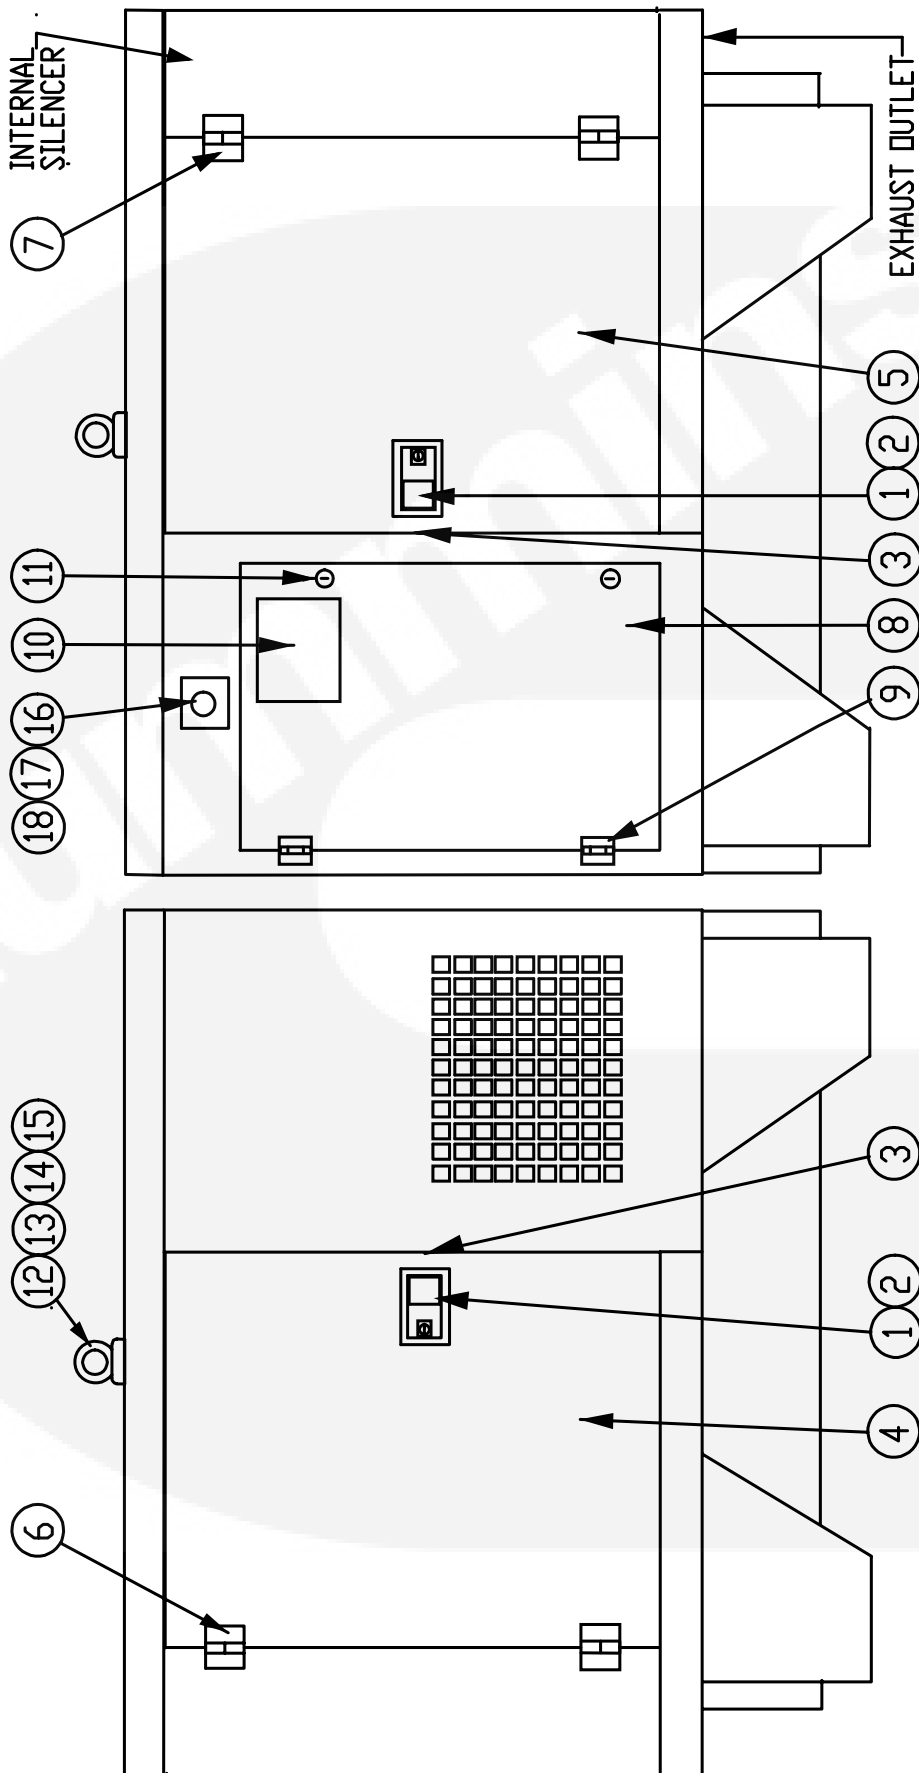

Enclosure Assy

Item	Part Number	Description	Qty
1	0406-1074	Key-Lock	2
2	0406-1059	Latch-Door	2
3	0406-1073	Catch-Lock	2
4	0405-8369-01	Door-Enclosure (LH)	1
5	0405-8369-02	Door-Enclosure (RH)	1
6	0406-1051	Hinge-LH	2
7	0406-1052	Hinge-RH	2
8	0405-8395-02	Door-Control	1
9	0406-1068	Hinge (Control Panel)	2
10	0405-8396	Window-Enclosure	1
11	0406-1069	Lock (Control Panel)	2
12	0403-5555	Lifting Eye	1
13	0526-0399-71	Washer-Flat (M20)	1
14	0860-2023-01	Nut-Hex (M20)	1
15	0870-2248-09	M20 Locknut (Nylon Insert)	1
16	0308-1175	Switch-Push Button	1
17	0319-5262	Cover-Switch Surround	1
18	0098-8025	Label	1