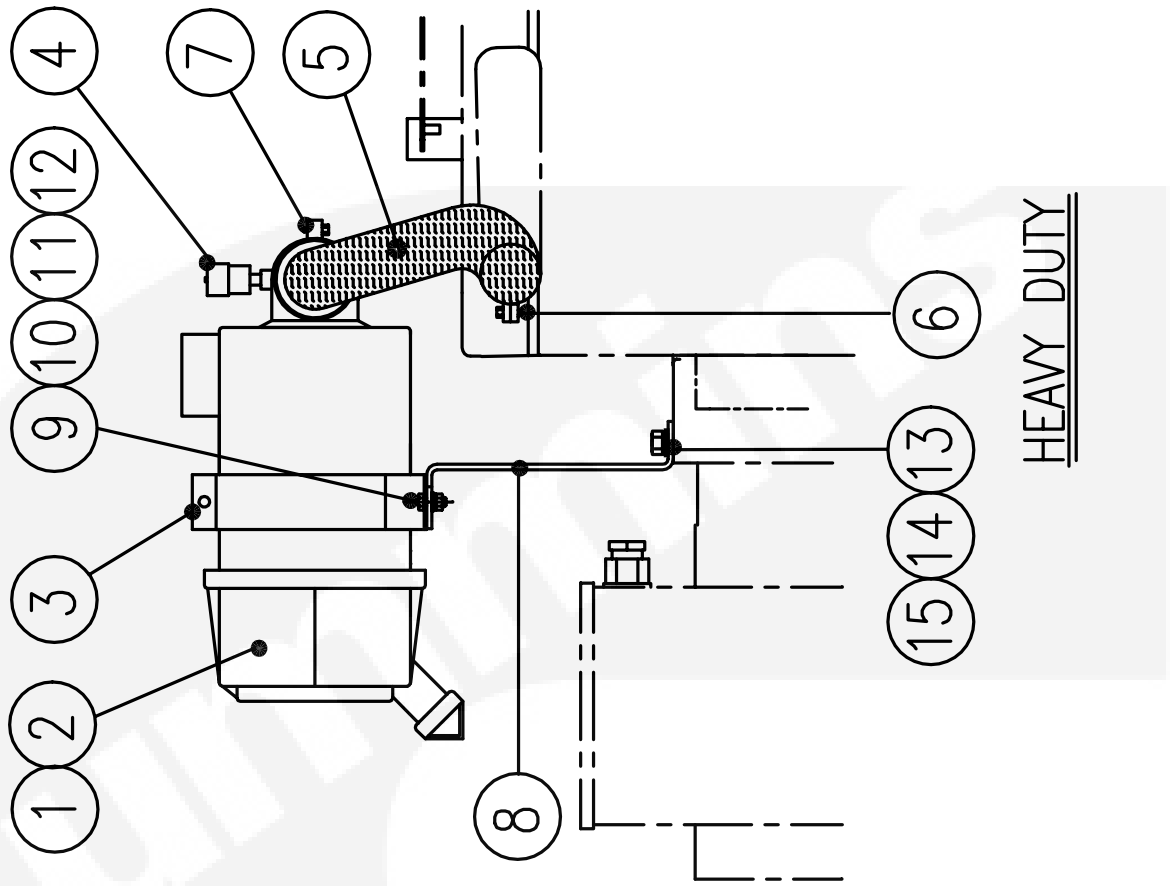

Air Cleaner Instl

HEAVY DUTY