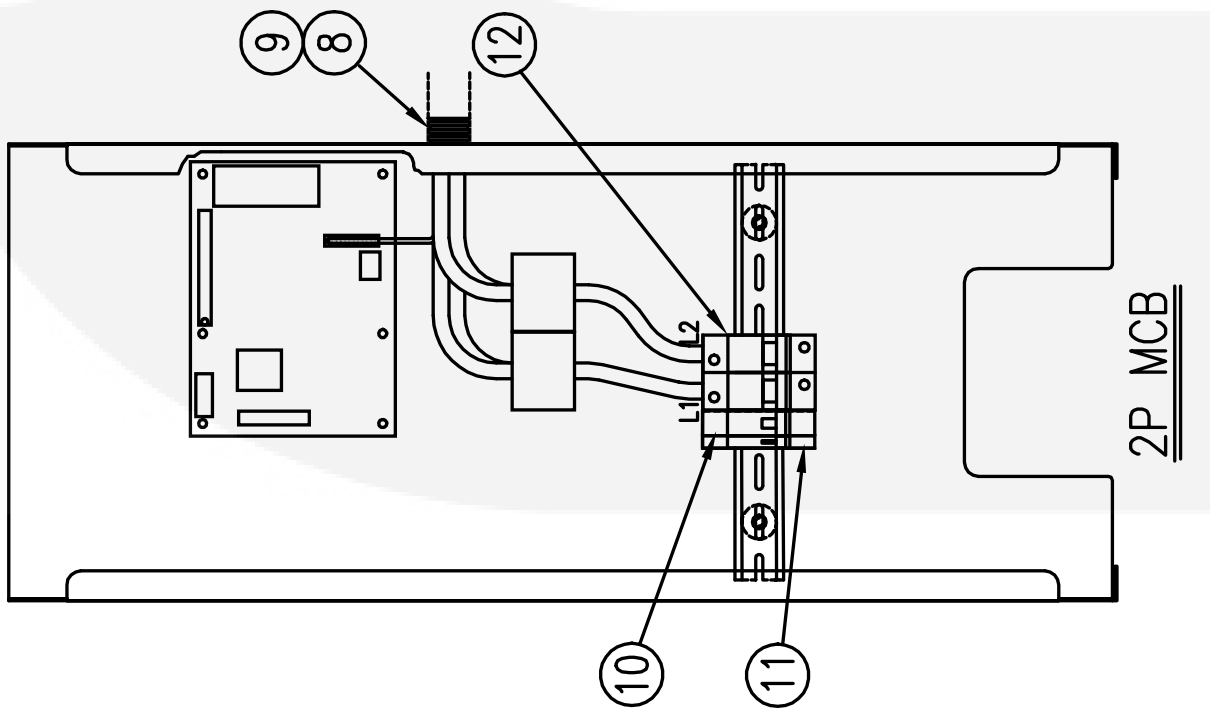

Miniature Circuit Breaker Instl

Item	Part Number	Description	Qty
1	0320-2224-02	Circuit Breaker 16A 4P MCB (400-440V-50Hz-3Ph)	1
1	0320-2224-03	Circuit Breaker 20A 4P MCB (380V-50Hz-3Ph & 380-440V-60Hz-3Ph)	1
1	0320-2224-05	Circuit Breaker 32A 4P MCB (200-240V-50Hz-3Ph)	1
1	0320-2224-06	Circuit Breaker 40A 4P MCB (200-240V-60Hz-3Ph & 190V-50Hz-3Ph)	1
1	0320-2224-07	Circuit Breaker 50A 4P MCB (190V-60Hz-3Ph)	1
2	0332-4001-01	Rail-Terminal Block (300mm)	1
3	0872-0020-02	Stand Off	2
4	0526-0399-56	Washer-Flat (M5)	4
5	0800-0309-93	Screw-Hex Head (M5 X 35)	2
6	0850-0114-52	Washer-Lock (M5)	2
8	0338-4459	Harness-AC	1
9	0331-0618-02	Locknut-Conduit	2
10	0320-2225-01	Accessories-CB (Shunt Trip)	1
11	0320-2225-02	Accessories-CB (SD Contact)	1
12	0320-2222-05	Circuit Breaker 32A 2P MCB (220-240V-50Hz-1Ph & 220V-60Hz-1Ph)	1