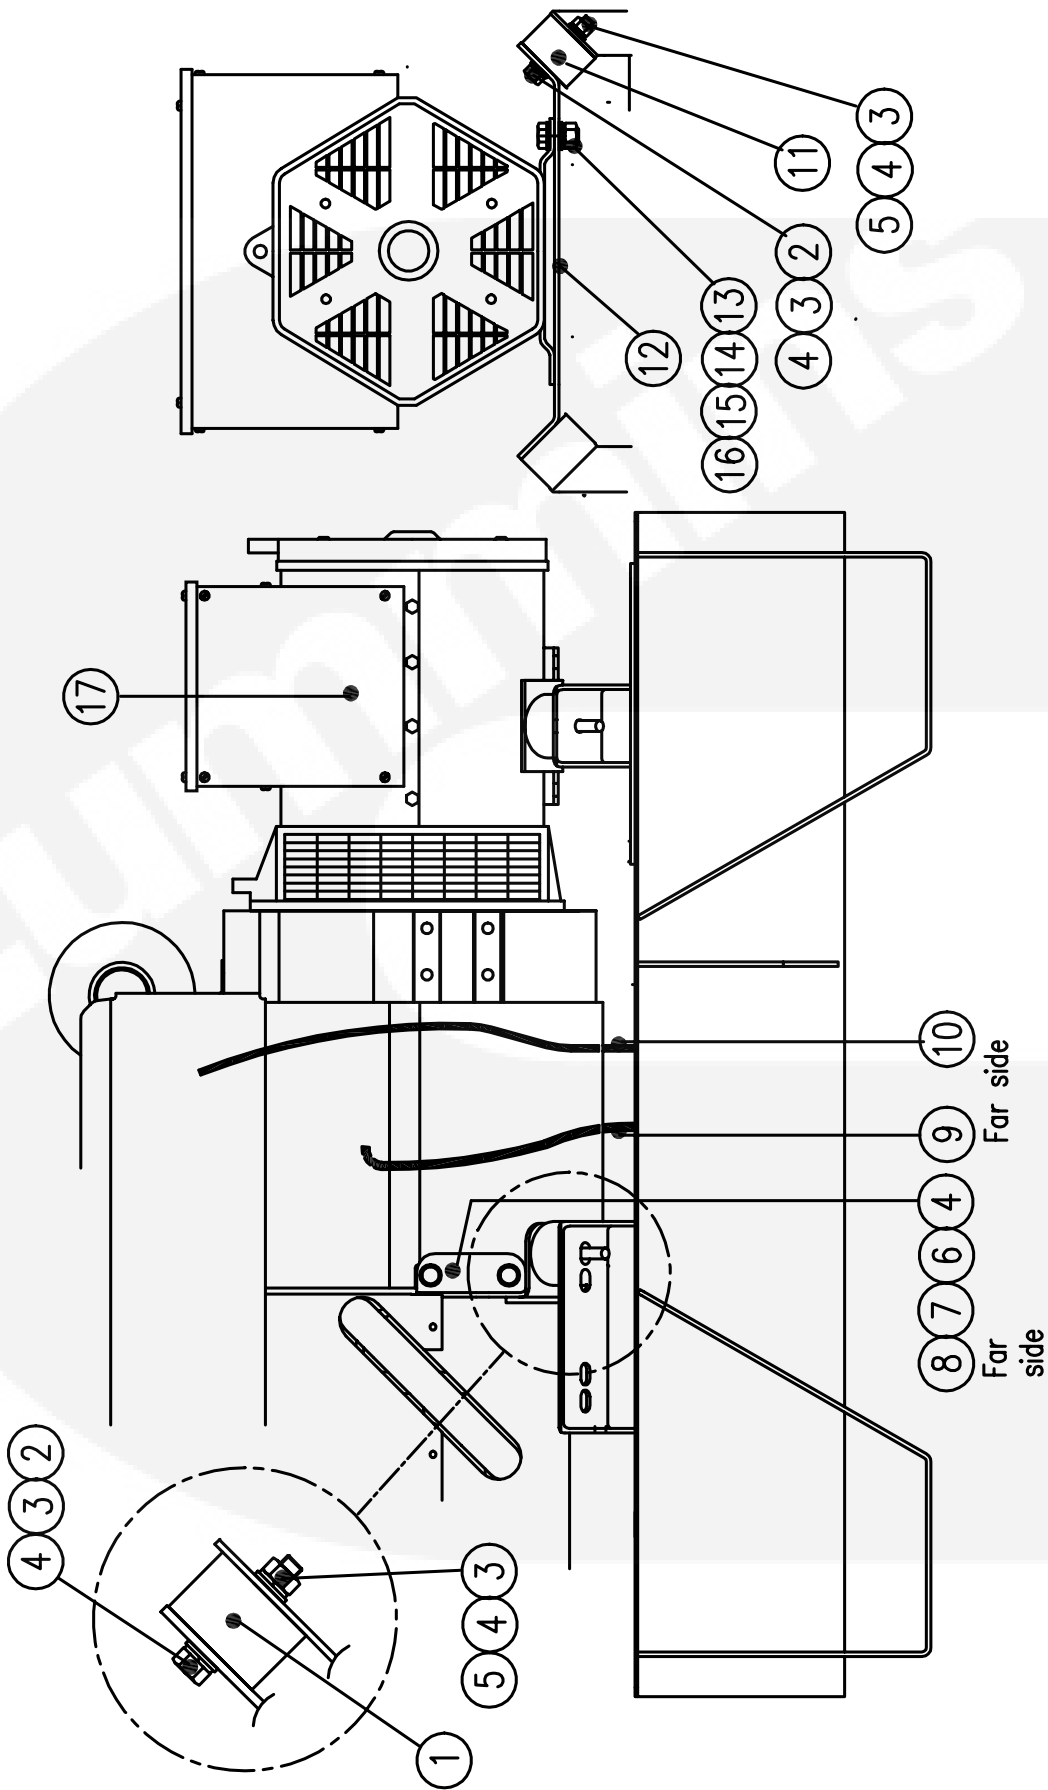

Genset Instl (Denso Radiator)

Item	Part Number	Description	Qty
1	0402-0832	Isolator-Vibration (280/B3)	2
2	0526-0399-64	Washer-Flat (M12)	4
3	0850-0114-56	Washer-Lock (M12)	4
4	0862-0026-57	Nut-Hex (M12) 715012	2
5	0800-3017-52	Screw-Hex Head (M12 X 20)	2
6	0403-5461-02	Engine Foot LH	1
7	0403-5462-02	Engine Foot RH	1
8	0800-3032	Screw-Hex Head Cap (M12 X 30)	4
9		Fuel Line (Engine Feed)	1
10		Fuel Line (Spill Return)	1
11	0402-0831	Isolator - Vibration (280/B2)	2
12	0403-5352-02	Mount - Generator - BC162/4	1
13	0800-3017-71	Screw-Hex Head (M16 X 35)	2
14	0526-0399-66	Washer-Flat (M16)	4
15	0850-0114-57	Washer-Lock (M16)	2
16	0862-0026-58	Nut-Hex (M16)	2
17	0200-3126-02	Generator-BC164B	1