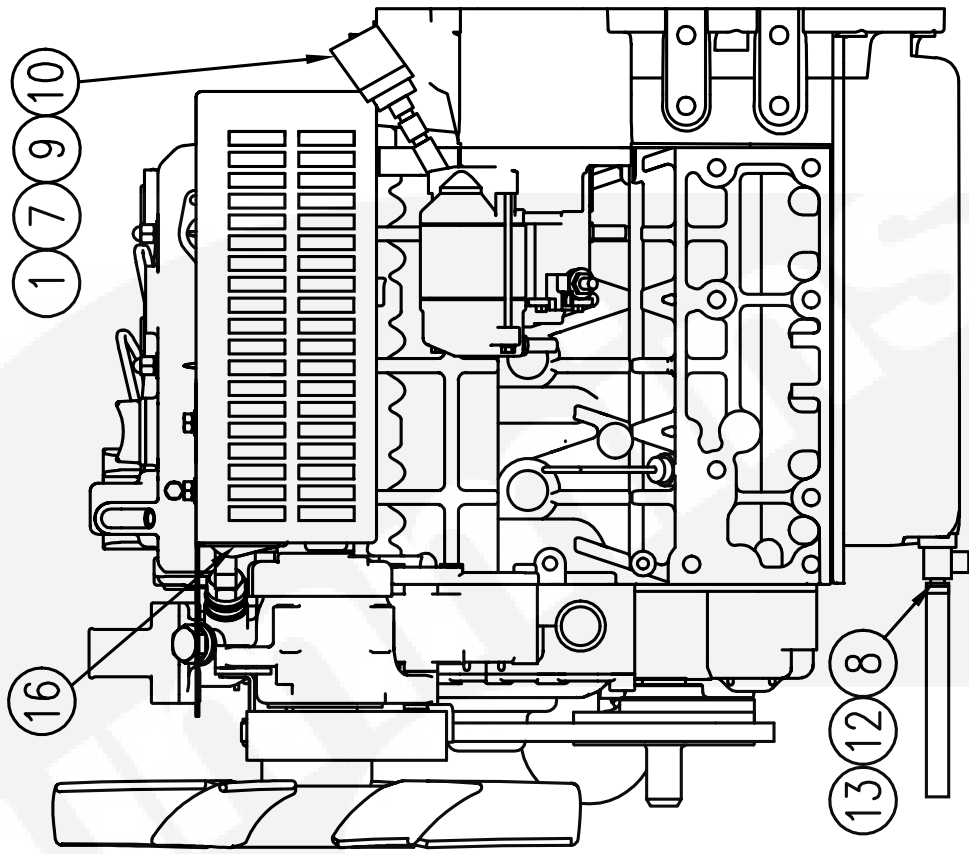

Parts Catalogue

Generating Set

C15 D5 and D6 (PCC1300 and 1301)

CONTENTS

0100-3920	Engine Accessories (Denso Radiator)	5
0100-4025	Engine Accessories (SRF Radiator)	7
0179-3766	Battery Charger Instl	9
0179-3771	Miniature Circuit Breaker Instl	11
0179-3772	Circuit Breaker Instl	13
0179-3773	Transformer Instl	15
0179-3784	Air Cleaner Instl	17
0179-3787	Engine Heater	19
0179-3806	Radiator Instl-Denso	21
0179-3822	Genset Instl (Denso Radiator)	23
0179-3997	Muffler Instl-Enclosure	25
0179-4128	Skid Instl (With Tank)	27
0179-4488	Radiator Instl-SRF	29
0179-4499	Genset Instl (SRF Radiator)	31
0179-4616	Auxiliary Options	33
0300-5900	Control Assy (PCC1300/1301)	35
0405-8290	Enclosure Assy	37
0541-1162	Loose Muffler Option	38

Engine Accessories (Denso Radiator)

PLAN

Item	Part Number	Description	Qty
1	0193-0430-01	Sender-Pressure	1
2	0193-0432	Sender-Temperature (E2, E4)	1
3	0333-0698	Solenoid	1
5	0337-3735	Busbar (Starter Motor)	1
7	0502-1513	Union-Tube	1
8	0504-0268	Valve-Ball (M16 X 1.5 Lock)	1
9	0505-2234	Elbow-Pipe (90°BSPP SWVL)	1
10	0505-2235	Adaptor-Pipe	1
11	0505-0019	Bushing-Reducer	1
12	0503-0685	Clamp-Hose (6mm-16mm)	1
13	0503-1620	Hose-Fuel (3/8" ID X 5/8" OD)	0.6M
	0100-3883	Engine-D1703	1

Engine Accessories (SRF Radiator)

Item	Part Number	Description	Qty
1	0193-0430-01	Sender-Pressure	1
2	0193-0432	Thermostat	1
3	0333-0698	Solenoid	1
7	0502-1513	Union-Tube	1
8	0504-0268	Valve-Ball (M16 X 1.5 Lock)	1
9	0505-2234	Elbow-Pipe (90°BSPP SWVL)	1
10	0505-2235	Adaptor-Pipe	1
11	0505-0019	Bushing-Reducer	1
12	0503-0685	Clamp-Hose (6mm-16mm)	1
13	0503-1620	Hose-Fuel (3/8" ID X 5/8" OD)	0.6M
15	0155-4533-02	Heat Shield	1
16	0155-4534-02	Bracket-Heat Shield	1
17	0800-3017-04	Screw-Hex Head (M6 X 20)	2
18	0526-0399-59	Washer-Flat (M6)	2
19	0850-0114-53	Washer-Lock (M6)	2
20	0800-3017-52	Screw-Hex Head (M12 X 20)	1
21	0526-0399-64	Washer-Flat (M12)	1
22	0850-0014-56	Washer-Lock (M12)	1
N/R	0100-3883	Engine-D1703	1