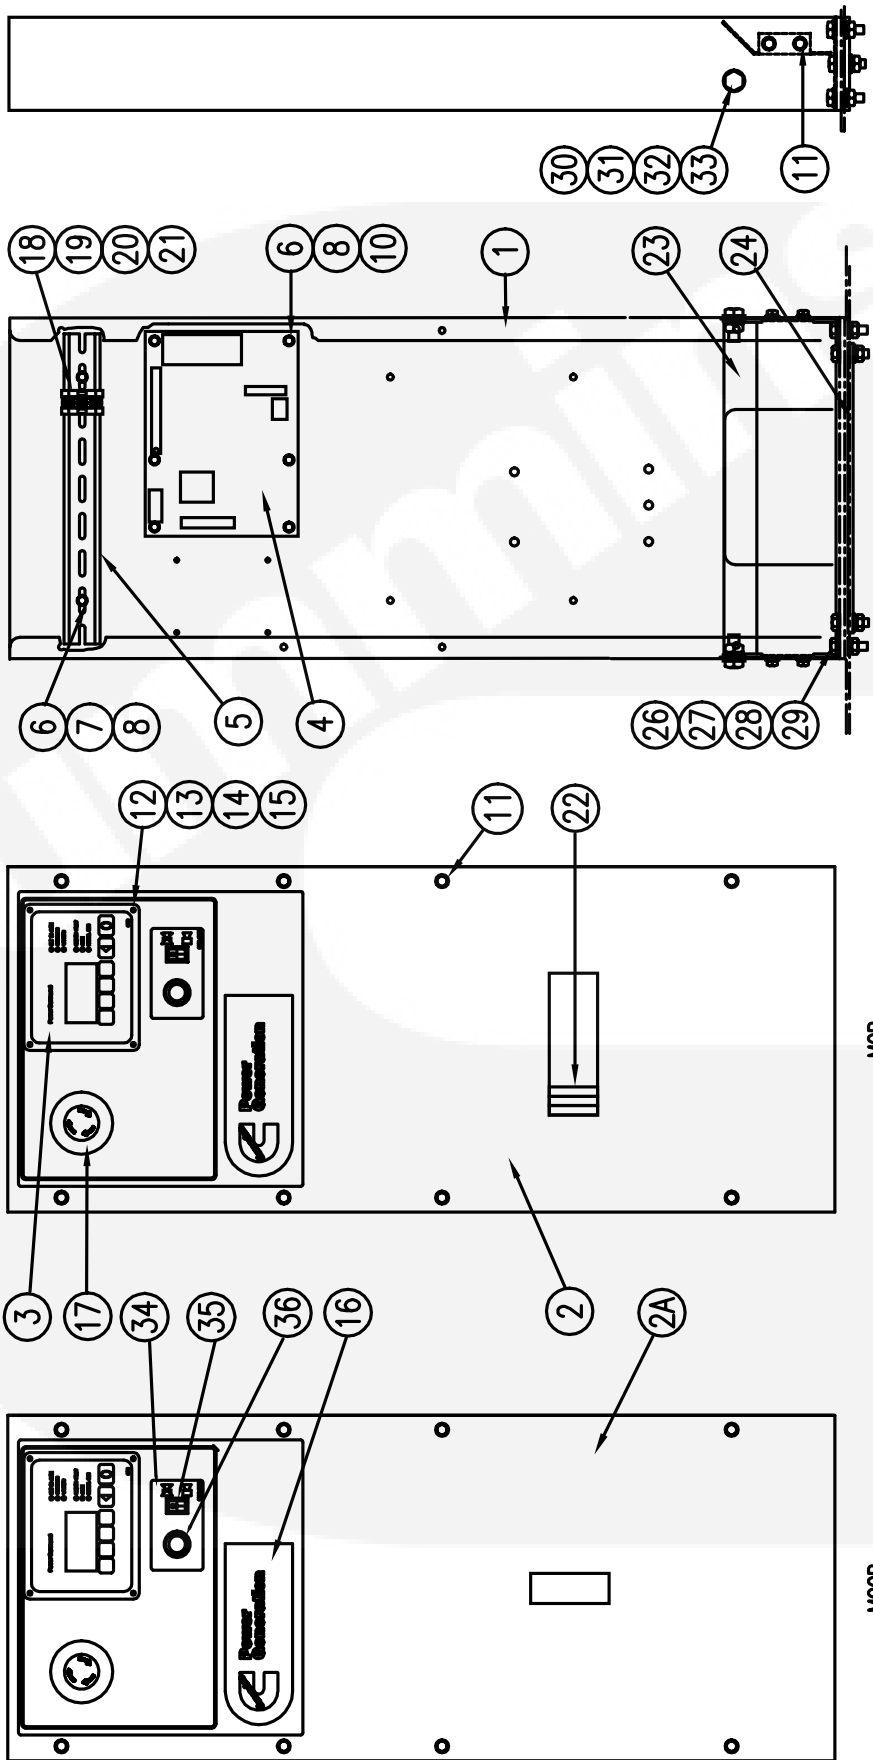

Control Assy (PCC1300/1301)

Item	Part Number	Description	Qty
1	0319-5495-02	Box-Control	1
2	0319-5496-02	Panel-Display (MCB)	1
2	0319-5497-02	Panel-Display (MCCB)	1
2	0319-5768-02	Panel-Display (MCB-RCD)	1
3	0300-6014	Control Assy-Display	1
4	0327-1503-01	PCB Assy (PCC1300)	1
4	0327-1513-01	PCB Assy (PCC1301)	1
5	0332-4001-02	Rail-Terminal Block	1
6	0526-0399-56	Washer-Flat (M5)	8
7	0800-0309-88	Screw-Hex Head (M5 X 12)	2
8	0850-0114-52	Washer-Lock (M5)	8
10	0800-0309-91	Screw-Hex Head (M5 X 25)	6
11	0821-6002-02	Screw-Sems Tap/Scr (M6 X 12)	12
12	0526-0399-52	Washer-Flat (M3)	4
13	0822-3047	Screw-Pan Head (M3 X 20)	4
14	0850-0114-50	Washer-Lock (M3)	4
15	0862-0026-51	Nut-Hex (M3)	4
16	0098-8283	Label-Logo	1
17	0308-1178	Switch-Pushbutton E/Stop	1
18	0332-3923-01	Terminal Block (Wago)	2
19	0332-3925-01	Jumper-Terminal (Wago, 2-Way)	1
20	0332-3926	Terminal Block (End Stop)	2
21	0332-3927-01	Terminal Block (End Plate)	1
22	0320-2259	Circuit Breaker Blanking Strip	1
23	0319-5362-02	Cover-Control	1
24	0319-5364	Cover-Ctrl-Cable Entrance	1
26	0526-0399-60	Washer-Flat (M8)	12
27	0800-3017-21	Screw-Hex Head (M8 X 30)	6
28	0850-0114-54	Washer-Lock (M8)	6
29	0862-0026-55	Nut-Hex (M8)	6
30	0526-0399-62	Washer-Flat (M10)	4
31	0800-3017-37	Screw-Hex Head (M10 X 25)	2
32	0853-0040-56	Washer-Lock (M10)	4
33	0862-0026-56	Nut-Hex (M10)	2
34	0098-8322	Label-Information	1
35	0308-1191	Switch-Rocker	1
36	0300-5937	Module-Alarm	1
N/A	0338-4522	Harness-Alarm	1