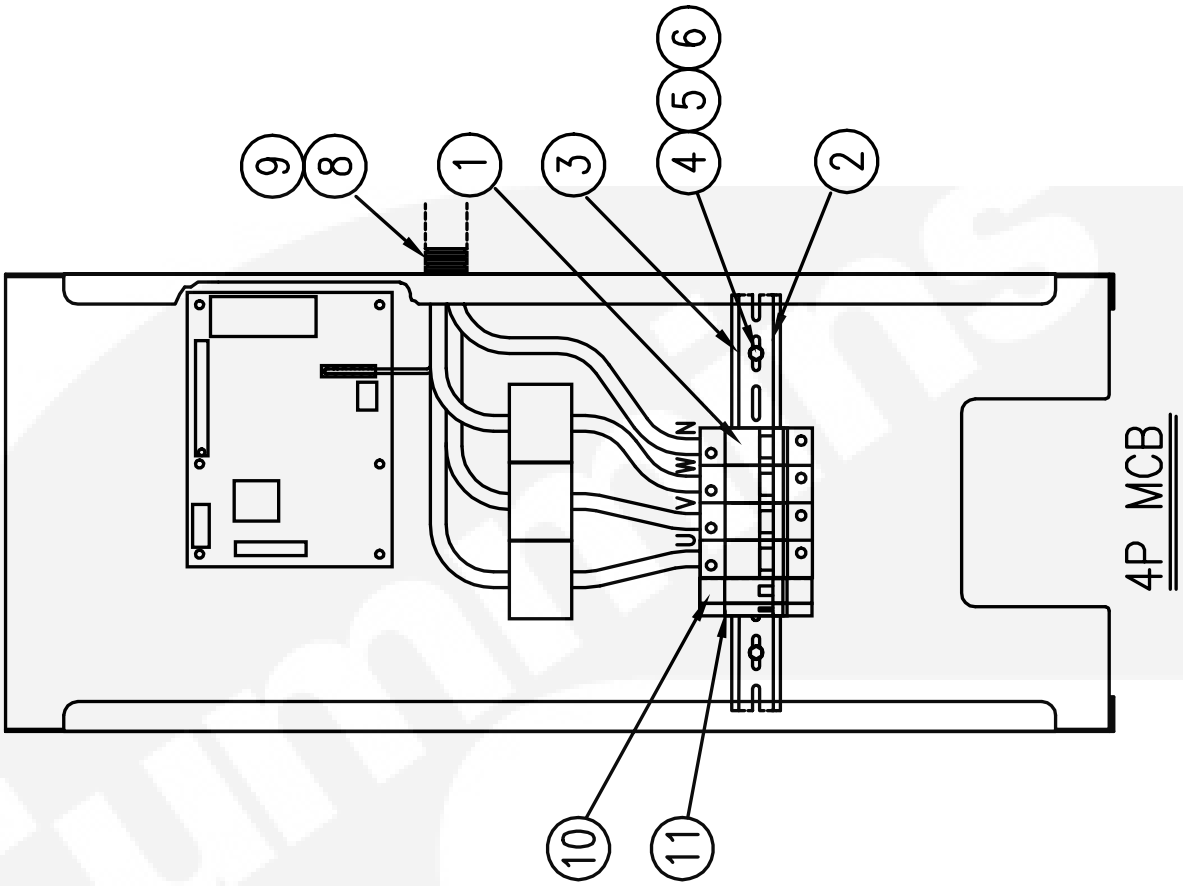

Miniature Circuit Breaker Instl

Item	Part Number	Description	Qty
1	0320-2224-03	Circuit Breaker 20A 4P MCB (440V-50Hz-3Ph)	1
1	0320-2224-04	Circuit Breaker 25A 4P MCB (380-416V-50Hz & 440V-60Hz-3Ph)	1
1	0320-2224-05	Circuit Breaker 32A 4P MCB (380-416V-60Hz-3Ph)	1
1	0320-2224-06	Circuit Breaker 40A 4P MCB (200-240V-50Hz-3Ph)	1
1	0320-2224-07	Circuit Breaker 50A 4P MCB (190-208V-50Hz & 220-240V-60Hz-3Ph)	1
1	0320-2224-08	Circuit Breaker 63A 4P MCB (190-208V-60Hz-3Ph)	1
2	0332-4001-01	Rail-Terminal Block (300mm)	1
3	0872-0020-02	Stand Off	2
4	0526-0399-56	Washer-Flat (M5)	4
5	0800-0309-93	Screw-Hex Head (M5 X 35)	2
6	0850-0114-52	Washer-Lock (M5)	2
8	0338-4459	Harness-AC	1
9	0331-0618-02	Locknut-Conduit	2
10	0320-2225-01	Accessories-CB (Shunt Trip)	1
11	0320-2225-02	Accessories-CB (SD Contact)	1
12	0320-2222-05	Circuit Breaker 32A 2P MCB (220-240V-50Hz-1Ph & 220V-60Hz-1Ph)	1