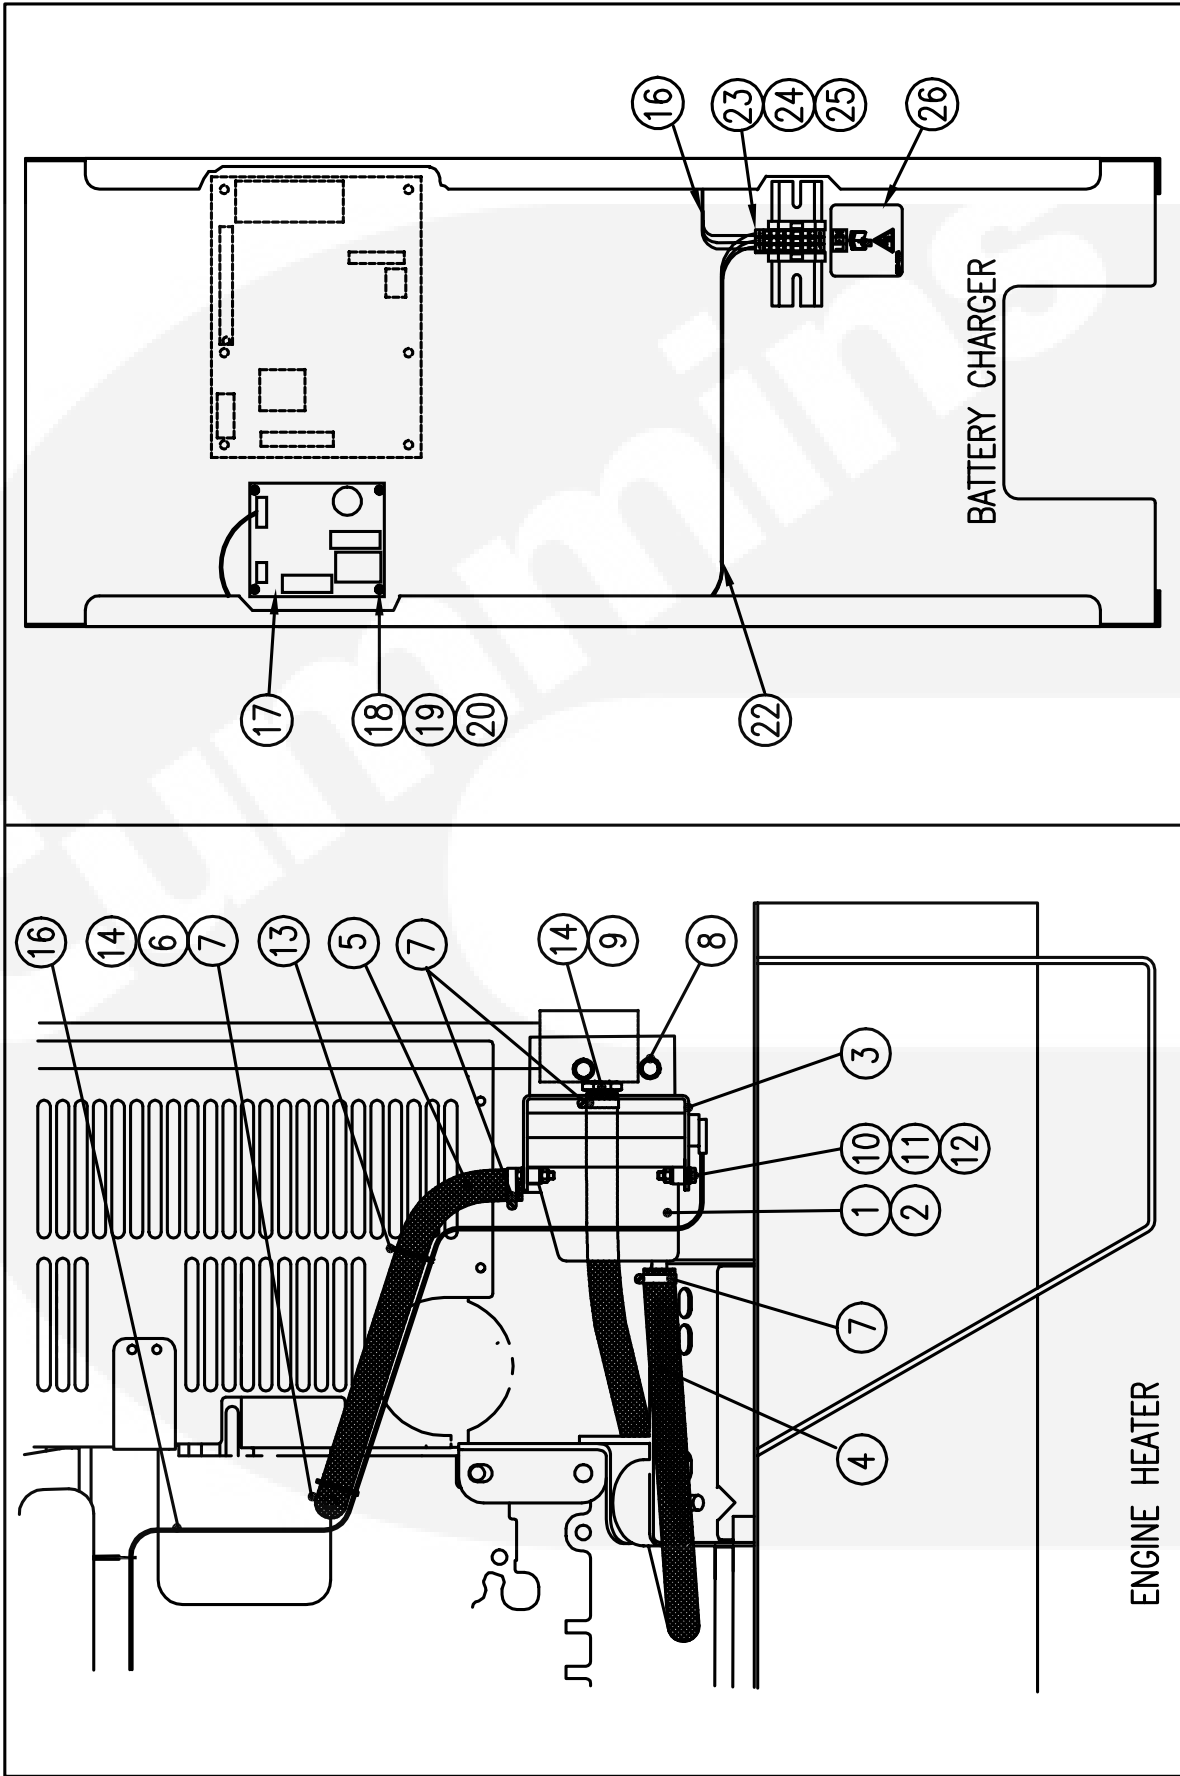

Auxiliary Options

Item	Part Number	Description	Qty
1	0333-0699	Heater-Engine Coolant-120v.	1
2	0333-0690	Heater-Engine Coolant-240v.	1
3	0333-0722-02	Bracket-Heater	1
4	0503-2474-20	Hose-Steam	1
5	0503-2474-08	Hose-Steam	1
6	0502-1508	Connector, Hose, 1/4" BSPT X 16mm Hose	2
7	0503-2385	Clamp-Hose (1" - 1. 3/4")	4
8	0821-6003-02	Screw-Sems Tap/Scr (M8 X 20)	2
9	0502-1490	Connector, Hose, 1/2" NPT X 16mm Hose	2
10	0800-3017-06	Screw-Hex Head (M6 X 30)	4
11	0526-0399-58	Washer-Flat (M6)	8
12	0870-0506	Nut-Lock (M6 Nyloc)	4
13	0332-1794	Tie-Cable	6
14	0524-0826	Sealant-Thread 577 (250ml)	1
16	N/A	Harness-Engine Heater (Supplied with Heater)	1
17	0416-1225	Charger-Battery (3A)	1
18	0526-0399-52	Washer-Flat (M3)	8
19	0822-3047	Screw-Pan Head (M3 X 20)	4
20	0850-0114-50	Washer-Lock (M3)	4
22	0338-4530	Harness-Battery Charger	1
23	0332-3923-02	Terminal Block	3
24	0332-3926	Terminal End Stop	2
25	0332-3927-02	End Plate	1