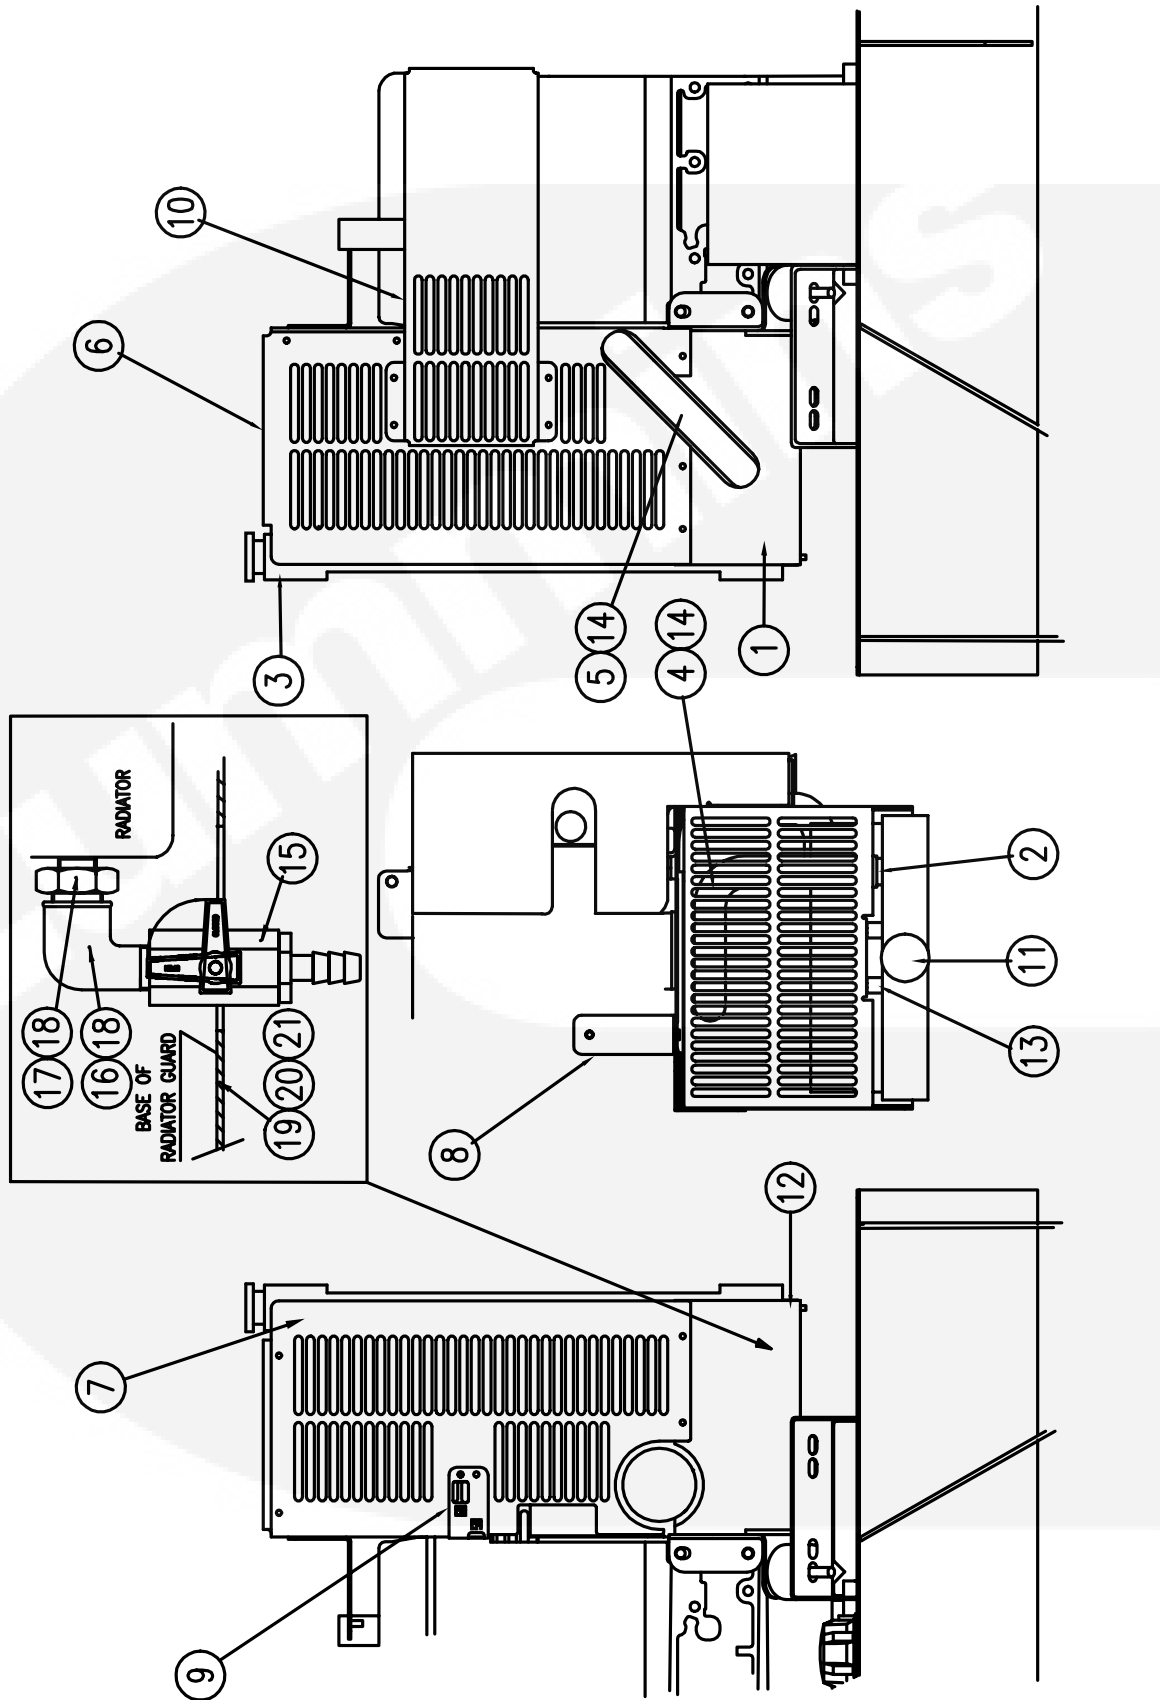

Transformer Instl

Item	Part Number	Description	Qty
1	0315-1647-01	Transformer-Current 60:5 (380-480V-50/60Hz-3Ph)	3
1	0315-1647-04	Transformer-Current 120:5 (190-240V-50/60Hz-3Ph)	3
2	0338-4458	Harness-AC	1
3	0332-4001-01	Rail-Terminal Block (300mm)	1
4	0526-0399-56	Washer-Flat (M5)	4
5	0800-0309-88	Screw-Hex Head (M5 X 12)	2
6	0850-0114-52	Washer-Lock (M5)	2
8	0315-1607-03	Transformer-Current 100:5 (Earth)	1
9	0307-3017-01	Relay-Ground Fault 12VD.C.	1

Engine Heater

Item	Part Number	Description	Qty
1	0333-0699	Heater-Engine Coolant-120v.	1
2	0333-0690	Heater-Engine Coolant-240v.	1
3	0333-0689	Bracket-Heater	1
4	0503-2474-20	Hose-Steam	1
5	0503-2474-08	Hose-Steam	1
6	0502-1508	Connector, Hose, 1/4" BSPT X 16mm	2
7	0503-2385	Clamp - Hose (1" - 1 3/4")	4
8	0821-6003-02	Screw-Sems Tap/Scr (M8 X 20)	2
9	0526-0399-60	Washer-Flat (M8)	2
10	0870-2248-05	Nut-Lock (M8 Nyloc)	2
11	0800-3017-06	Screw-Hex Head (M6 X 30)	4
12	0526-0399-58	Washer-Flat (M6)	8
13	0870-0506	Nut-Lock (M6 Nyloc)	4
14	0332-1794	Tie-Cable	6
15	0524-0826	Sealant-Thread 577 (250ml)	1

Radiator Instl-Denso

Item	Part Number	Description	Qty
1	0130-6113-02	Plate - Support	1
2	0193-0568	Coolant Level Switch	1
3	0130-6148	Radiator - D1703	1
4	0130-6176	Hose - Radiator - Top	1
5	0130-6177	Hose - Radiator - Bottom	1
6	0130-6178-02	Guard - Radiator (Left Hand)	1
7	0130-6179-02	Guard - Radiator (Right Hand)	1
8	0130-6180-02	Bracket - Fan Guard	1
9	0130-6181-02	Plate - Guard (Frequency Lock)	1
10	0130-6182-02	Guard - Pulley (Charge Alt)	1
11	0130-6406	Radiator Cap	1
12	0402-0850	Isolator-Vibration	2
13	0402-0851	Isolator-Vibration	2
14	0503-1872-01	Clamp Hose (1"-1.75")	4
15	0502-1493	Connector-Hose (Tap Radiator)	1
16	0505-2255	Elbow-1/4" BSPP Swivel 90° M/F	1
17	0502-1485	Union-Hose	1
18	0524-0826	Sealant-Thread 577 (250ml)	1
19	0130-6360-02	Plate-Guard (Infill)	1
20	0800-3017-02	Screw (M6 X 12)	2
21	0526-0399-58	Washer-Flat (M6)	2