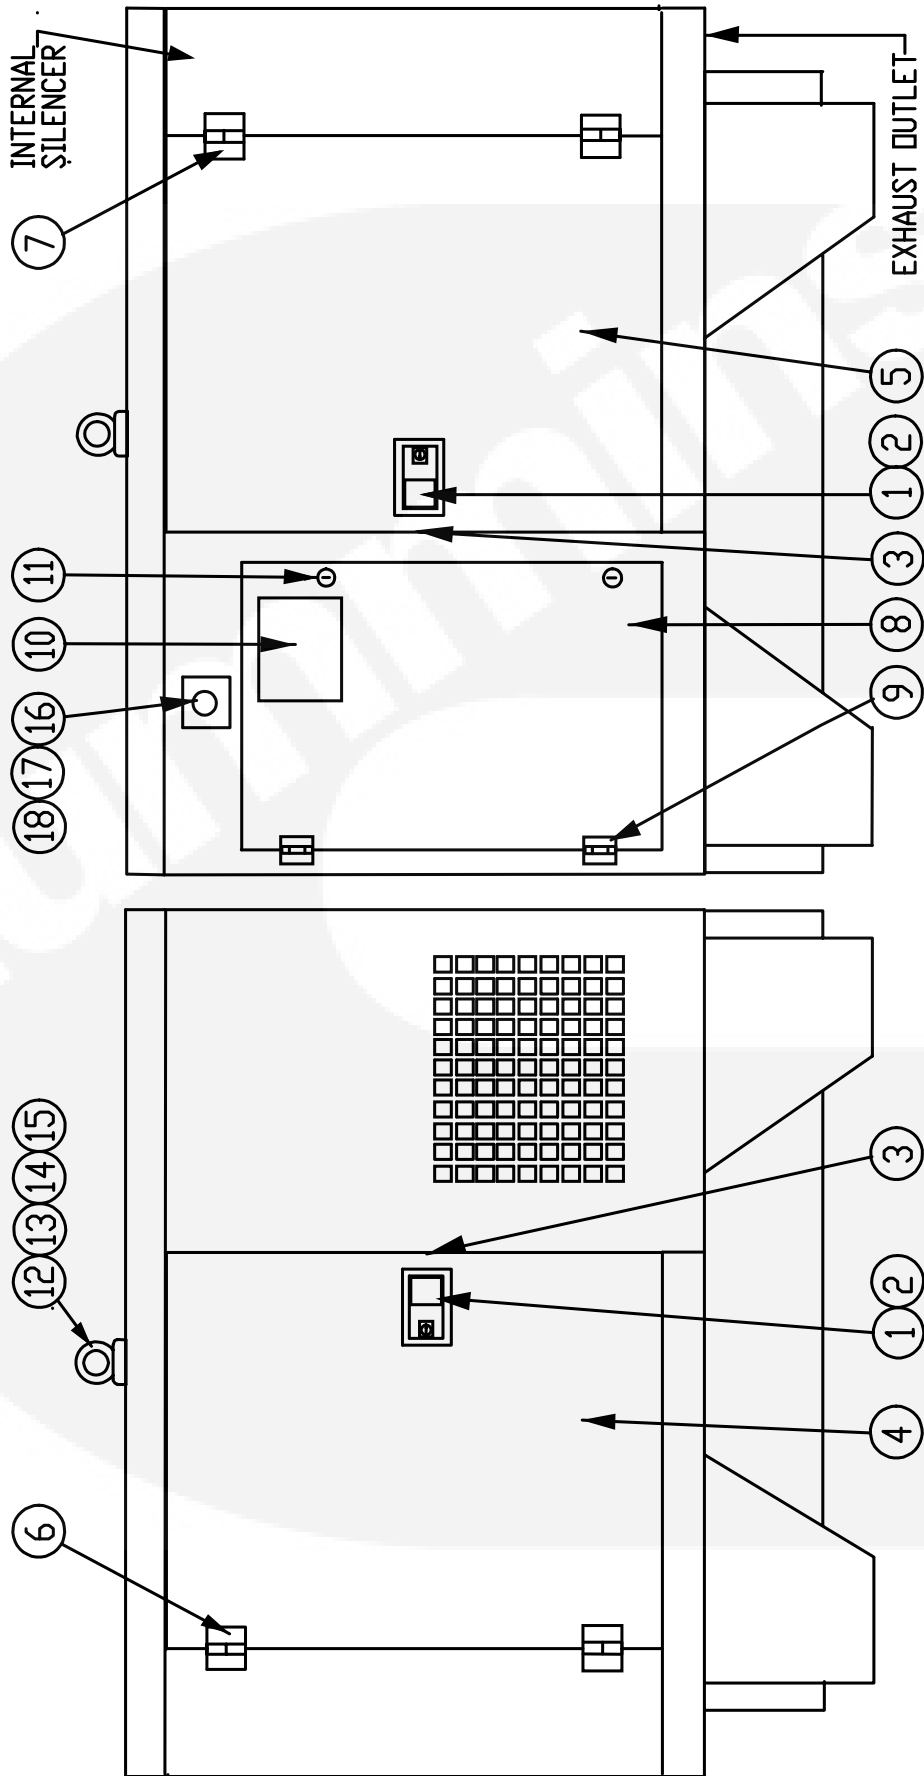

Enclosure Assy

Item	Part Number	Description	Qty
1	0406-1074	Key-Latch	2
2	0406-1059	Latch-Door	2
3	0406-1066	Bracket-Latch (Striker Mount)	2
4	0405-8369-01	Door-Enclosure (LH)	1
5	0405-8369-02	Door-Enclosure (RH)	1
6	0406-1051	Hinge-LH	2
7	0406-1052	Hinge-RH	2
8	0405-8395-02	Door-Control	1
9	0406-1068	Hinge (Control Panel)	2
10	0405-8396	Window-Enclosure	1
11	0406-1069	Lock (Control Panel)	2
12	0406-1073	Catch-Lock	2
13	0403-5555	Lifting Eye	1
14	0526-0399-71	Washer-Flat (M20)	1
15	0860-2023-01	Nut-Hex (M20)	1
16	0870-2248-09	M20 Locknut (Nylon Insert)	1
17	0308-1175	Switch-Push Button	1
18	0319-5262	Cover-Switch Surround	1
19	0098-8025	Label	1