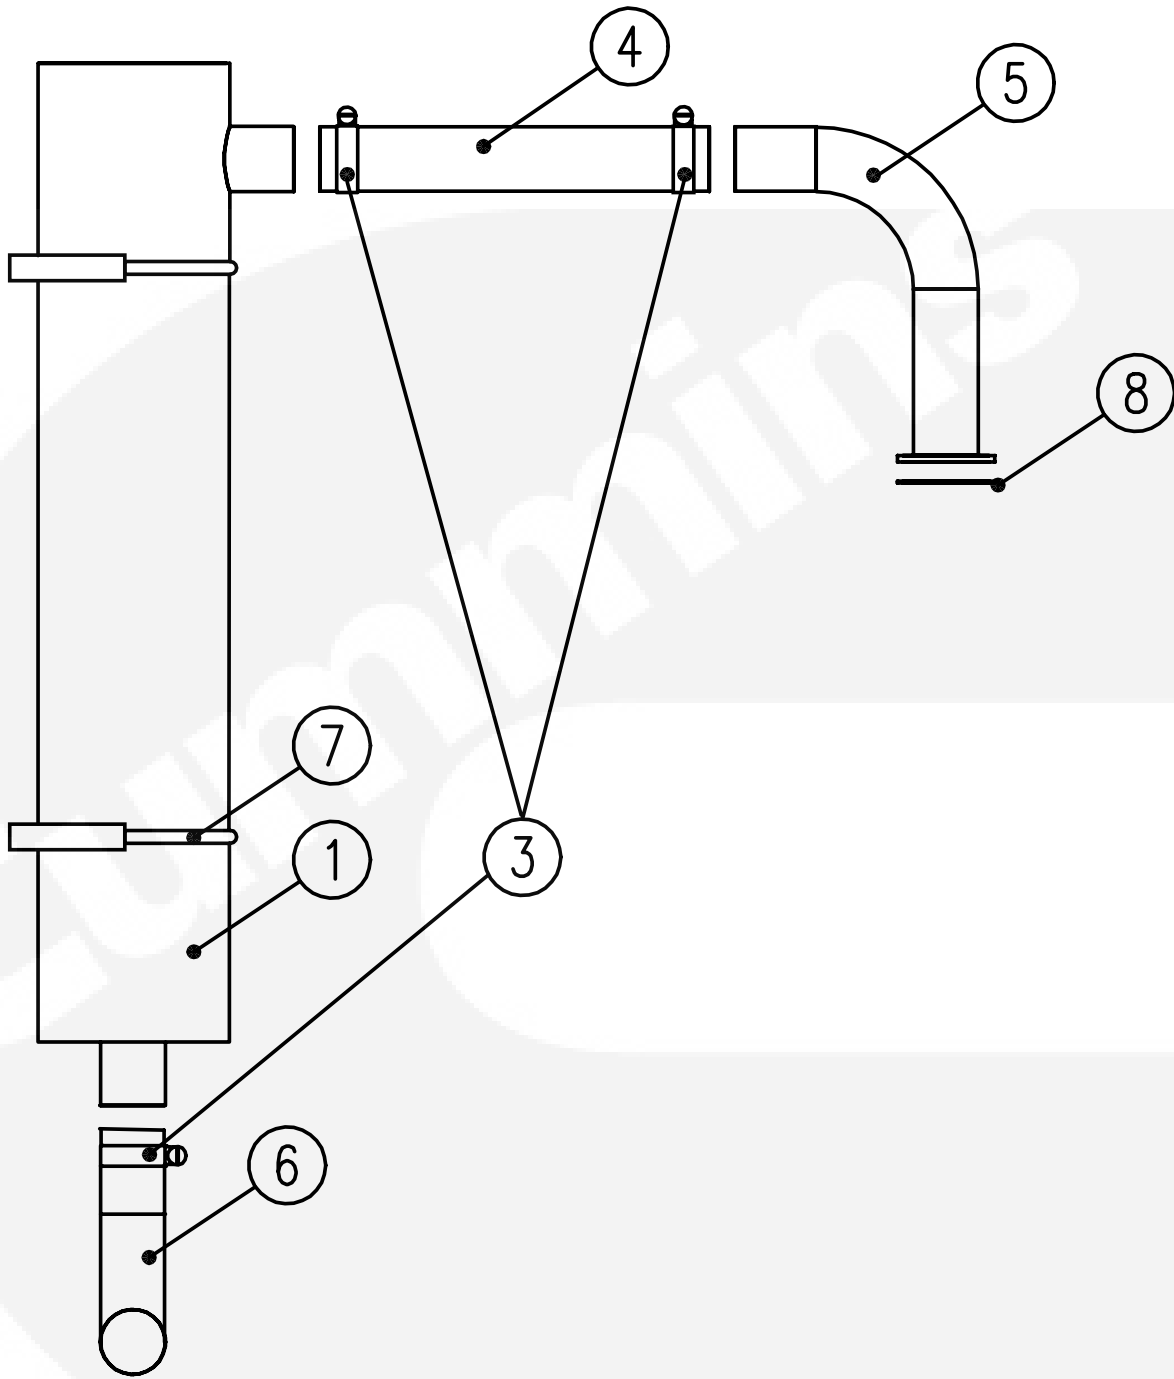

Muffler Instl-Enclosure

Item	Part Number	Description	Qty
1	0155-4280	Muffler	1
3	0155-4352	Clamp-Wide Band	3
4	0155-4353	Pipe-Flexible	1
5	0155-4360	Pipe-Exhaust (Eng-Out)	1
6	0155-4357	Pipe-90° Elbow	1
7	0155-4351	6" Clamp-Heavy Duty	2
8	Supplied With Engine	Gasket	1
9	0155-4416-02	Bracket-Exhaust	1