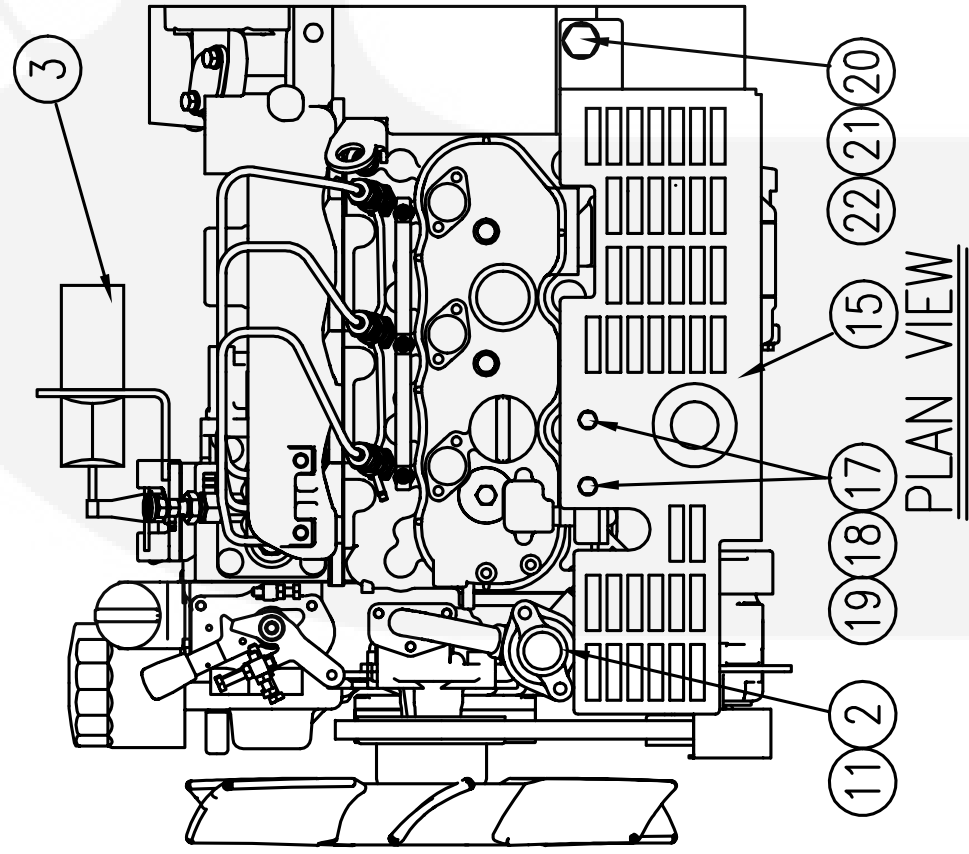

Engine Accessories (Denso Radiator)

PLAN

Item	Part Number	Description	Qty
1	0193-0430-01	Sender-Pressure	1
2	0193-0432	Sender-Temperature (E2, E4)	1
3	0333-0698	Solenoid	1
5	0337-3735	Busbar (Starter Motor)	1
7	0502-1513	Union-Tube	1
8	0504-0268	Valve-Ball (M16 X 1.5 Lock)	1
9	0505-2234	Elbow-Pipe (90°BSPP SWVL)	1
10	0505-2235	Adaptor-Pipe	1
11	0505-0019	Bushing-Reducer	1
12	0503-0685	Clamp-Hose (6mm-16mm)	1
13	0503-1620	Hose-Fuel (3/8" ID X 5/8" OD)	0.6M
	0100-3883	Engine-D1703	1

Engine Accessories (SRF Radiator)

Item	Part Number	Description	Qty
1	0193-0430-01	Sender-Pressure	1
2	0193-0432	Thermostat	1
3	0333-0698	Solenoid	1
7	0502-1513	Union-Tube	1
8	0504-0268	Valve-Ball (M16 X 1.5 Lock)	1
9	0505-2234	Elbow-Pipe (90°BSPP SWVL)	1
10	0505-2235	Adaptor-Pipe	1
11	0505-0019	Bushing-Reducer	1
12	0503-0685	Clamp-Hose (6mm-16mm)	1
13	0503-1620	Hose-Fuel (3/8" ID X 5/8" OD)	0.6M
15	0155-4533-02	Heat Shield	1
16	0155-4534-02	Bracket-Heat Shield	1
17	0800-3017-04	Screw-Hex Head (M6 X 20)	2
18	0526-0399-59	Washer-Flat (M6)	2
19	0850-0114-53	Washer-Lock (M6)	2
20	0800-3017-52	Screw-Hex Head (M12 X 20)	1
21	0526-0399-64	Washer-Flat (M12)	1
22	0850-0014-56	Washer-Lock (M12)	1
N/R	0100-3883	Engine-D1703	1

Battery Charger Instl

Item	Part Number	Description	Qty
5	0338-4530	Harness-Battery Charger	1
1	0416-1225	Charger-Battery (3A)	1
2	0526-0399-52	Washer-Flat (M3)	8
3	0822-3047	Screw-Pan Head (M3 X 20)	4
4	0850-0114-50	Washer-Lock (M3)	4
6	0332-3923-02	Terminal Block	3
7	0332-3926	Terminal End Stop	2
8	0332-3927-02	End Plate	1

Transformer Instl

Item	Part Number	Description	Qty
1	0315-1647-01	Transformer-Current 60:5 (380-480V-50/60Hz-3Ph)	3
1	0315-1647-04	Transformer-Current 120:5 (190-240V-50/60Hz-3Ph)	3
2	0338-4458	Harness-AC	1
3	0332-4001-01	Rail-Terminal Block (300mm)	1
4	0526-0399-56	Washer-Flat (M5)	4
5	0800-0309-88	Screw-Hex Head (M5 X 12)	2
6	0850-0114-52	Washer-Lock (M5)	2
8	0315-1607-03	Transformer-Current 100:5 (Earth)	1
9	0307-3017-01	Relay-Ground Fault 12VD.C.	1