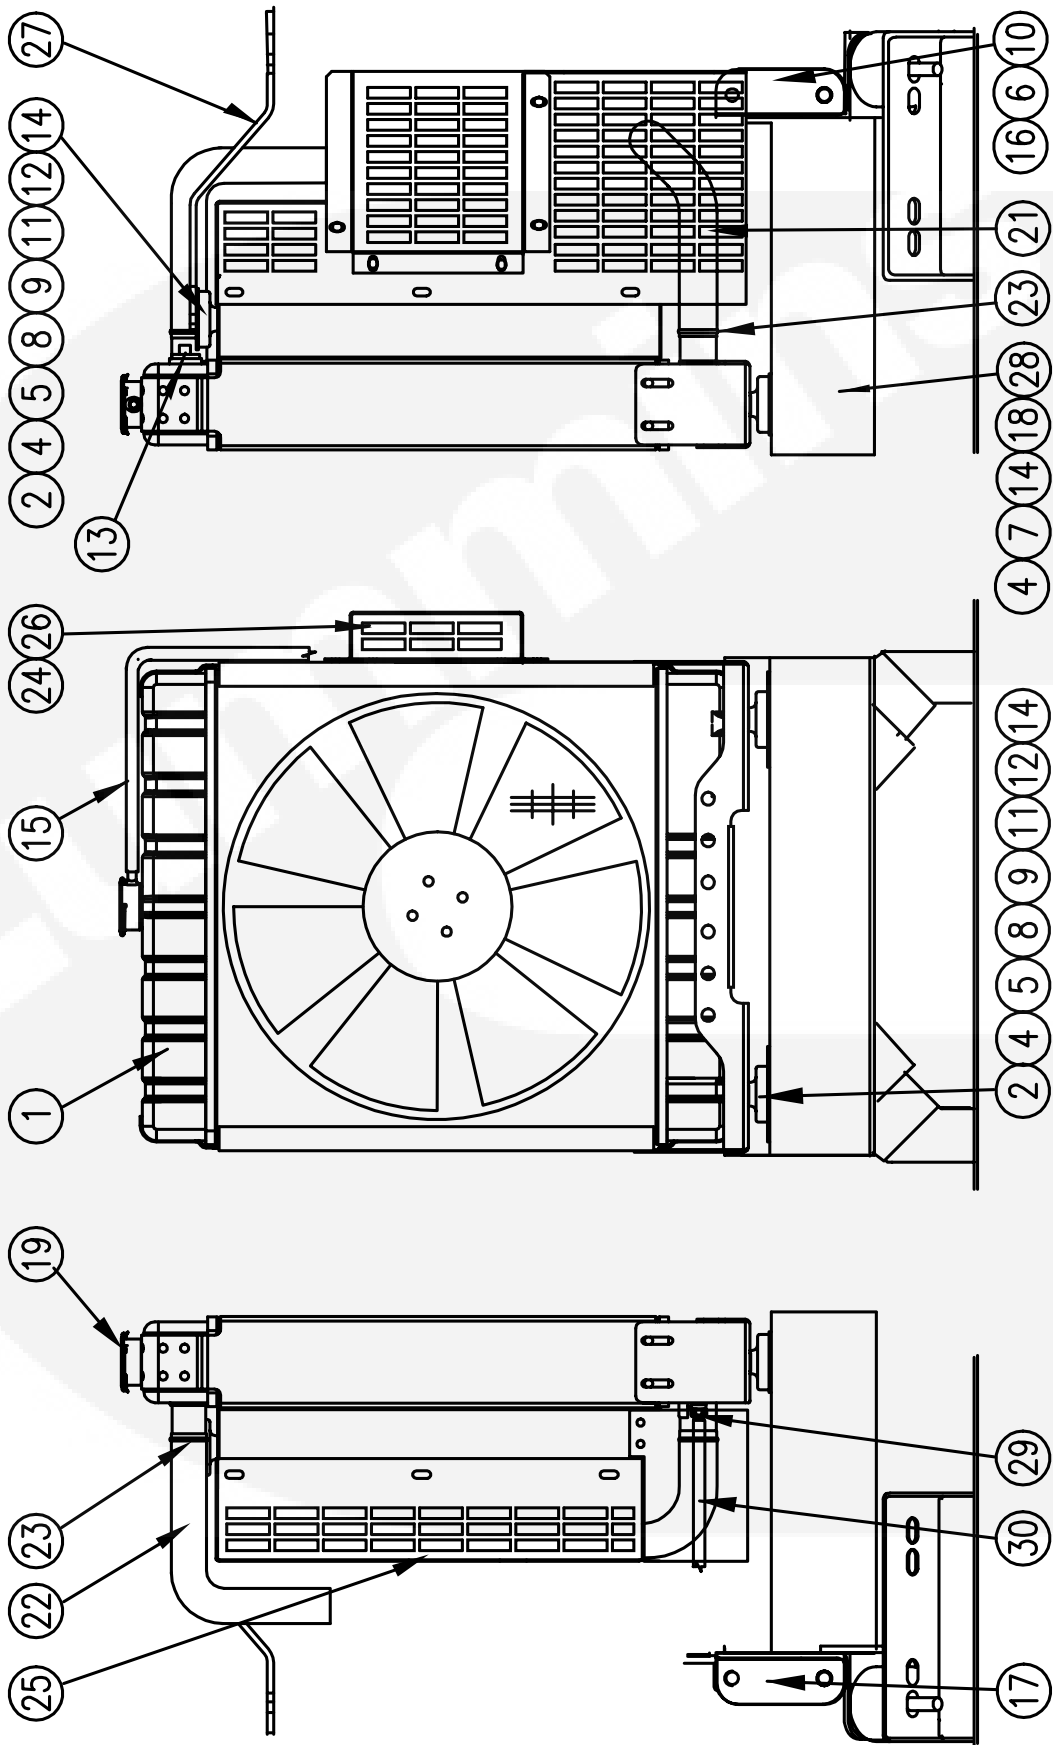

Radiator Instl-SRF

Item	Part Number	Description	Qty
1	0130-6689	Radiator-SRF	1
2	0402-0847	Isolator-Vibration	3
4	0526-0399-60	Washer-Flat (M8)	22
5	0526-0399-62	Washer-Flat (M10)	3
6	0526-0399-64	Washer-Flat (M12)	4
7	0800-3017-20	Screw-Hex Head (M8 X 25)	4
8	0800-3017-19	Screw-Hex Head (M8 X 20)	8
9	0800-3017-40	Screw-Hex Head (M10 X 40)	3
10	0800-3032	Screw-Hex Head Cap (M12 X 30)	4
11	0850-0114-54	Washer-Lock (M8)	6
12	0850-0114-55	Washer-Lock (M10)	3
13	0193-0568	Sensor-Low Coolant Level	1
14	0862-0026-55	Nut-Hex (M8)	10
15	0130-6623	Tube-Overfill	A/R
16	0403-6125	Mount-Engine (LH)	1
17	0403-6126	Mount-Engine (RH)	1
18	0130-6690	Plate-Radiator Support	1
19	0130-6600	Radiator Cap	1
20	0130-6691	Shroud-Fan	1
21	0503-2684	Hose-Radiator-Bottom	1
22	0503-2685	Hose-Radiator-Top	1
23	0503-1872-01	Clamp Hose (1"-1.75")	4
24	0130-6692	Guard-Radiator (Left Hand)	1
25	0130-6693	Guard-Radiator (Right Hand)	1
26	0130-6694	Guard-Pulley (Charge Alt)	1
27	0130-6695	Bracket-Radiator Stay	1
28	0130-6714	Plate-Guard (Underside)	1
29	0504-0284	Valve-Drain (1/2"BSP)	1
30	0503-2633-01	Hose-Radiator (Drain)	1