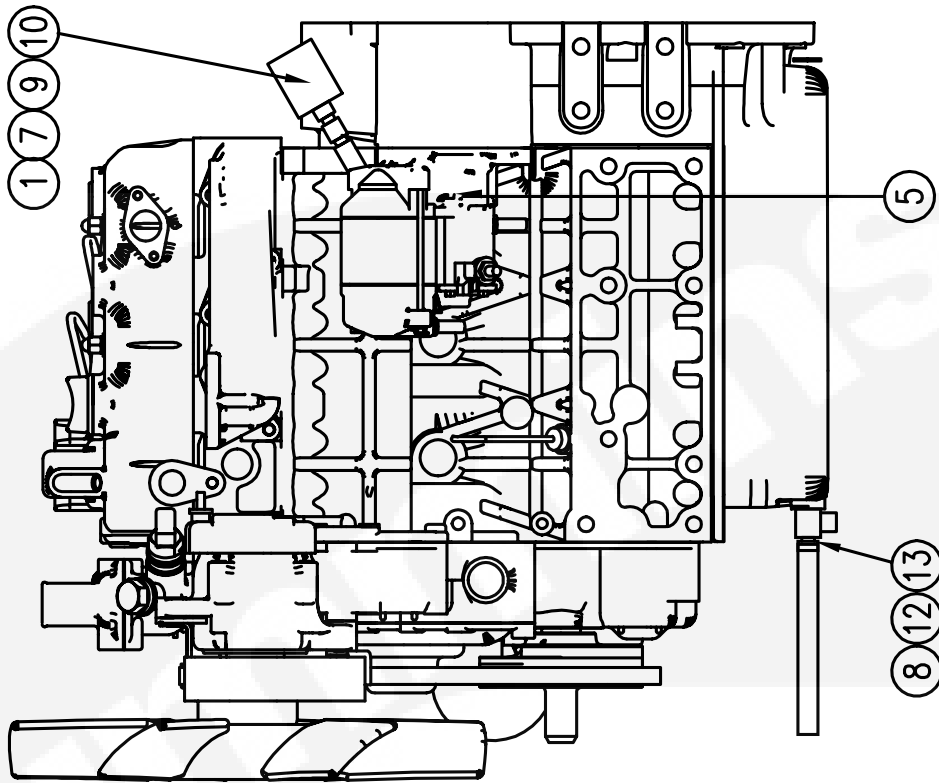

Engine Accessories (Denso Radiator)

PLAN

Item	Part Number	Description	Qty
1	0193-0430-01	Sender-Pressure	1
2	0193-0432	Sender-Temperature (E2, E4)	1
3	0333-0698	Solenoid	1
5	0337-3735	Busbar (Starter Motor)	1
7	0502-1513	Union-Tube	1
8	0504-0268	Valve-Ball (M16 X 1.5 Lock)	1
9	0505-2234	Elbow-Pipe (90°BSPP SWVL)	1
10	0505-2235	Adaptor-Pipe	1
11	0505-0019	Bushing-Reducer	1
12	0503-0685	Clamp-Hose (6mm-16mm)	1
13	0503-1620	Hose-Fuel (3/8" ID X 5/8" OD)	0.6M
	0100-3883	Engine-D1703	1

Engine Accessories (SRF Radiator)

Item	Part Number	Description	Qty
1	0193-0430-01	Sender-Pressure	1
2	0193-0432	Thermostat	1
3	0333-0698	Solenoid	1
7	0502-1513	Union-Tube	1
8	0504-0268	Valve-Ball (M16 X 1.5 Lock)	1
9	0505-2234	Elbow-Pipe (90°BSPP SWVL)	1
10	0505-2235	Adaptor-Pipe	1
11	0505-0019	Bushing-Reducer	1
12	0503-0685	Clamp-Hose (6mm-16mm)	1
13	0503-1620	Hose-Fuel (3/8" ID X 5/8" OD)	0.6M
15	0155-4533-02	Heat Shield	1
16	0155-4534-02	Bracket-Heat Shield	1
17	0800-3017-04	Screw-Hex Head (M6 X 20)	2
18	0526-0399-59	Washer-Flat (M6)	2
19	0850-0114-53	Washer-Lock (M6)	2
20	0800-3017-52	Screw-Hex Head (M12 X 20)	1
21	0526-0399-64	Washer-Flat (M12)	1
22	0850-0014-56	Washer-Lock (M12)	1
N/R	0100-3883	Engine-D1703	1