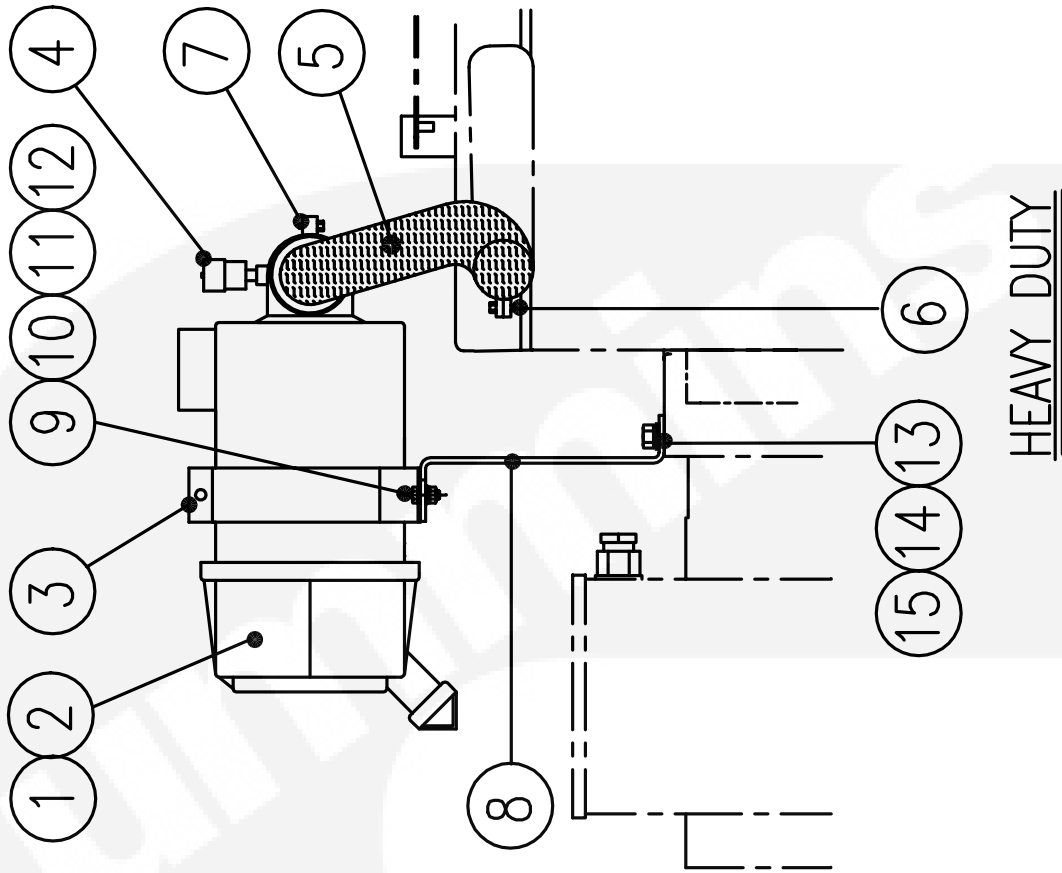

Air Cleaner Instl

HEAVY DUTY