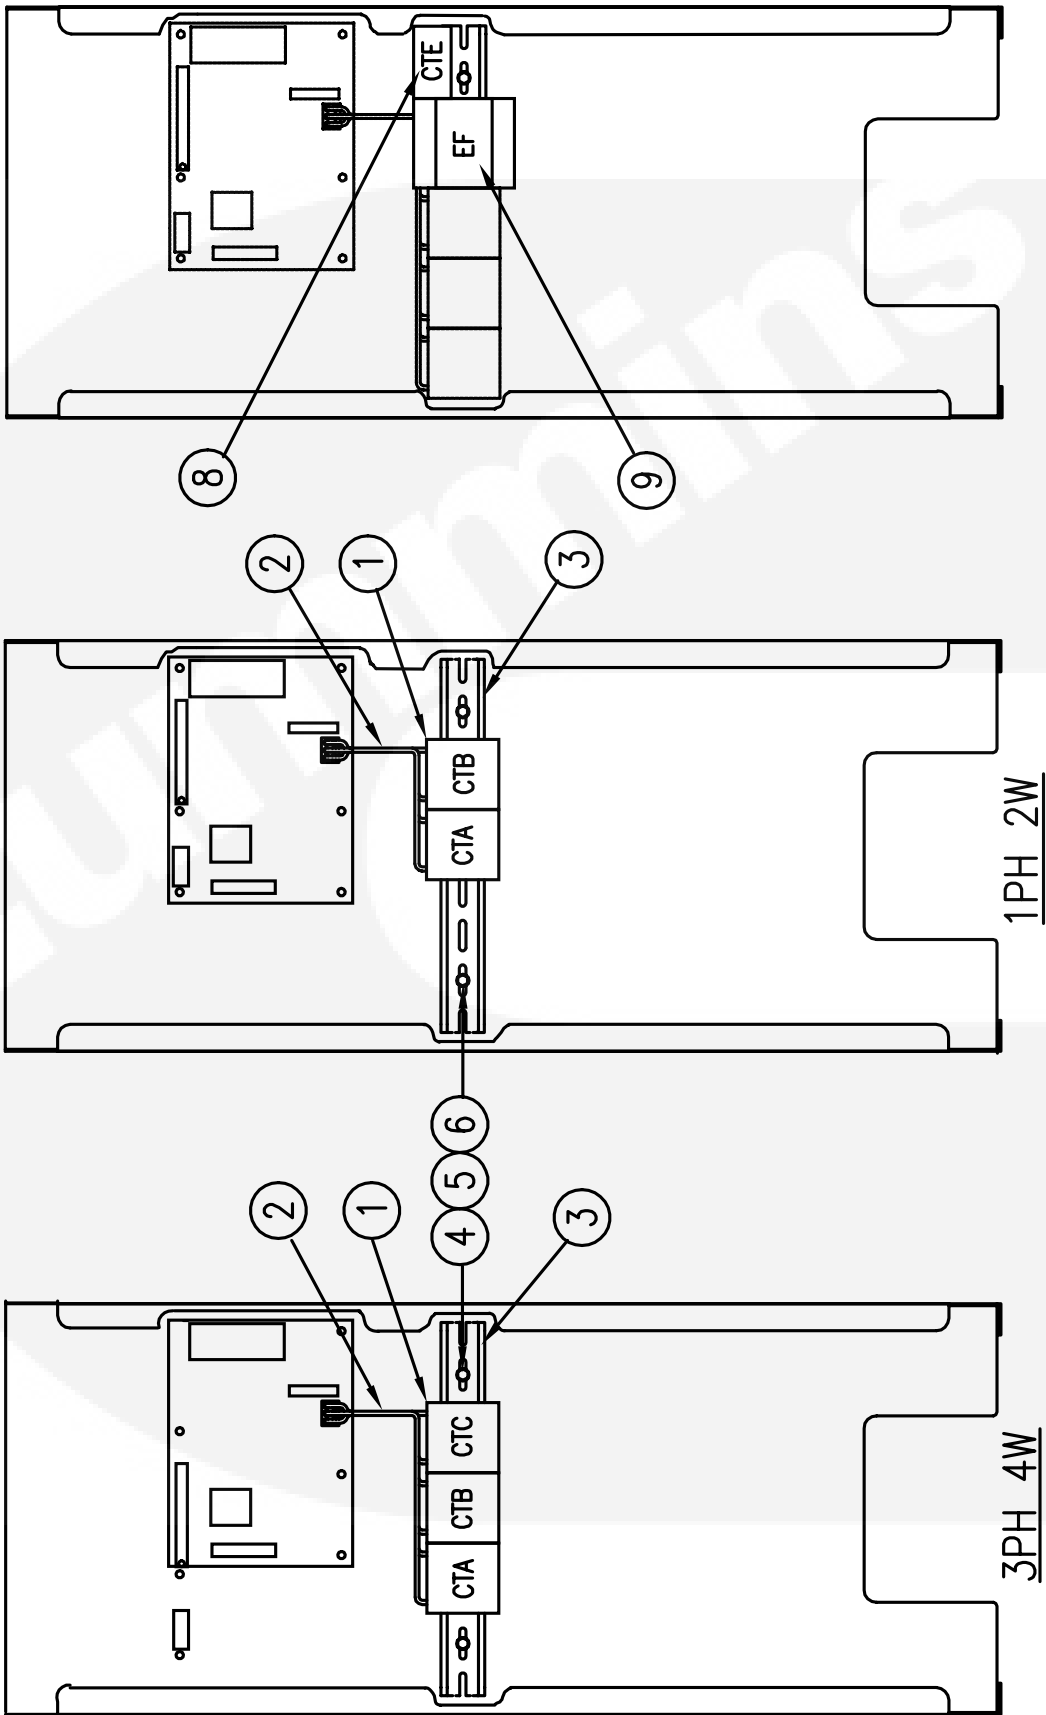

Miniature Circuit Breaker Instl

Item	Part Number	Description	Qty
1	0320-2224-03	Circuit Breaker 20A 4P MCB (440V-50Hz-3Ph)	1
1	0320-2224-04	Circuit Breaker 25A 4P MCB (380-416V-50Hz & 440V-60Hz-3Ph)	1
1	0320-2224-05	Circuit Breaker 32A 4P MCB (380-416V-60Hz-3Ph)	1
1	0320-2224-06	Circuit Breaker 40A 4P MCB (200-240V-50Hz-3Ph)	1
1	0320-2224-07	Circuit Breaker 50A 4P MCB (190-208V-50Hz & 220-240V-60Hz-3Ph)	1
1	0320-2224-08	Circuit Breaker 63A 4P MCB (190-208V-60Hz-3Ph)	1
2	0332-4001-01	Rail-Terminal Block (300mm)	1
3	0872-0020-02	Stand Off	2
4	0526-0399-56	Washer-Flat (M5)	4
5	0800-0309-93	Screw-Hex Head (M5 X 35)	2
6	0850-0114-52	Washer-Lock (M5)	2
8	0338-4459	Harness-AC	1
9	0331-0618-02	Locknut-Conduit	2
10	0320-2225-01	Accessories-CB (Shunt Trip)	1
11	0320-2225-02	Accessories-CB (SD Contact)	1
12	0320-2222-05	Circuit Breaker 32A 2P MCB (220-240V-50Hz-1Ph & 220V-60Hz-1Ph)	1

Transformer Instl

Item	Part Number	Description	Qty
1	0315-1647-01	Transformer-Current 60:5 (380-480V-50/60Hz-3Ph)	3
1	0315-1647-04	Transformer-Current 120:5 (190-240V-50/60Hz-3Ph)	3
2	0338-4458	Harness-AC	1
3	0332-4001-01	Rail-Terminal Block (300mm)	1
4	0526-0399-56	Washer-Flat (M5)	4
5	0800-0309-88	Screw-Hex Head (M5 X 12)	2
6	0850-0114-52	Washer-Lock (M5)	2
8	0315-1607-03	Transformer-Current 100:5 (Earth)	1
9	0307-3017-01	Relay-Ground Fault 12VD.C.	1