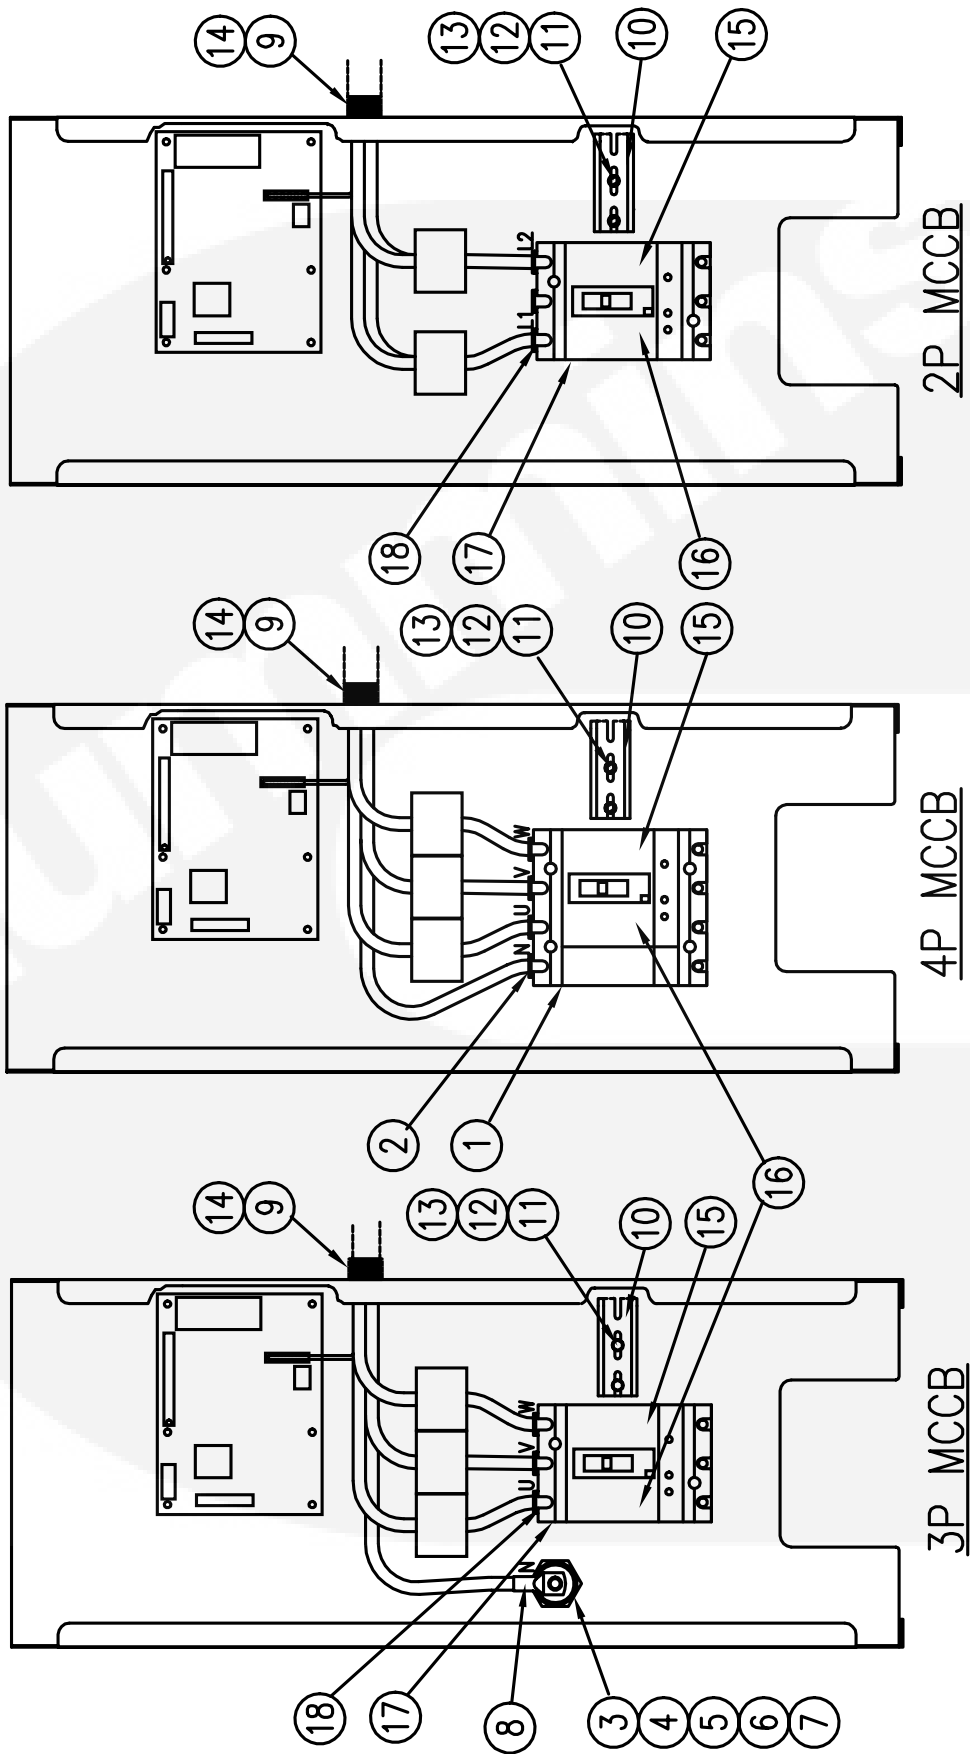

Circuit Breaker Instl

Item	Part Number	Description	Qty
1	0320-2157-08	Circuit Breaker 40A 4P MCCB (480V-60Hz-3Ph)	1
2	0320-2156-02	Bare Cable Connectors 4P 160A	1
3	0872-0021	Standoff (Insulator)	1
4	0526-0399-62	Washer-Flat (M10) 716011	2
5	0800-3017-35	Screw-Hex Head (M10 X 16)	1
6	0850-0114-55	Washer-Lock (M10)	1
7	0862-0026-56	Nut-Hex (M10) 715011	1
8	0332-4034-03	Lug-Cable	1
9	0338-4484-02	Harness-AC	1
10	0332-4001-02	Rail-Terminal Block	1
11	0526-0399-56	Washer-Flat (M5)	2
12	0800-0309-93	Screw-Hex Head (M5 X 35)	2
13	0850-0114-52	Washer-Lock (M5)	2
14	0331-0618-02	Locknut-Conduit	2
15	0320-1981-51	SPDT Switch 29450	1
16	0320-1981-52	Shunt Trip 12v	1
17	0320-2157-07	Circuit Breaker 40A 3P MCCB (480V-60Hz-3Ph)	1
18	0320-2156-01	Bare Cable Connectors 3P 160A	1