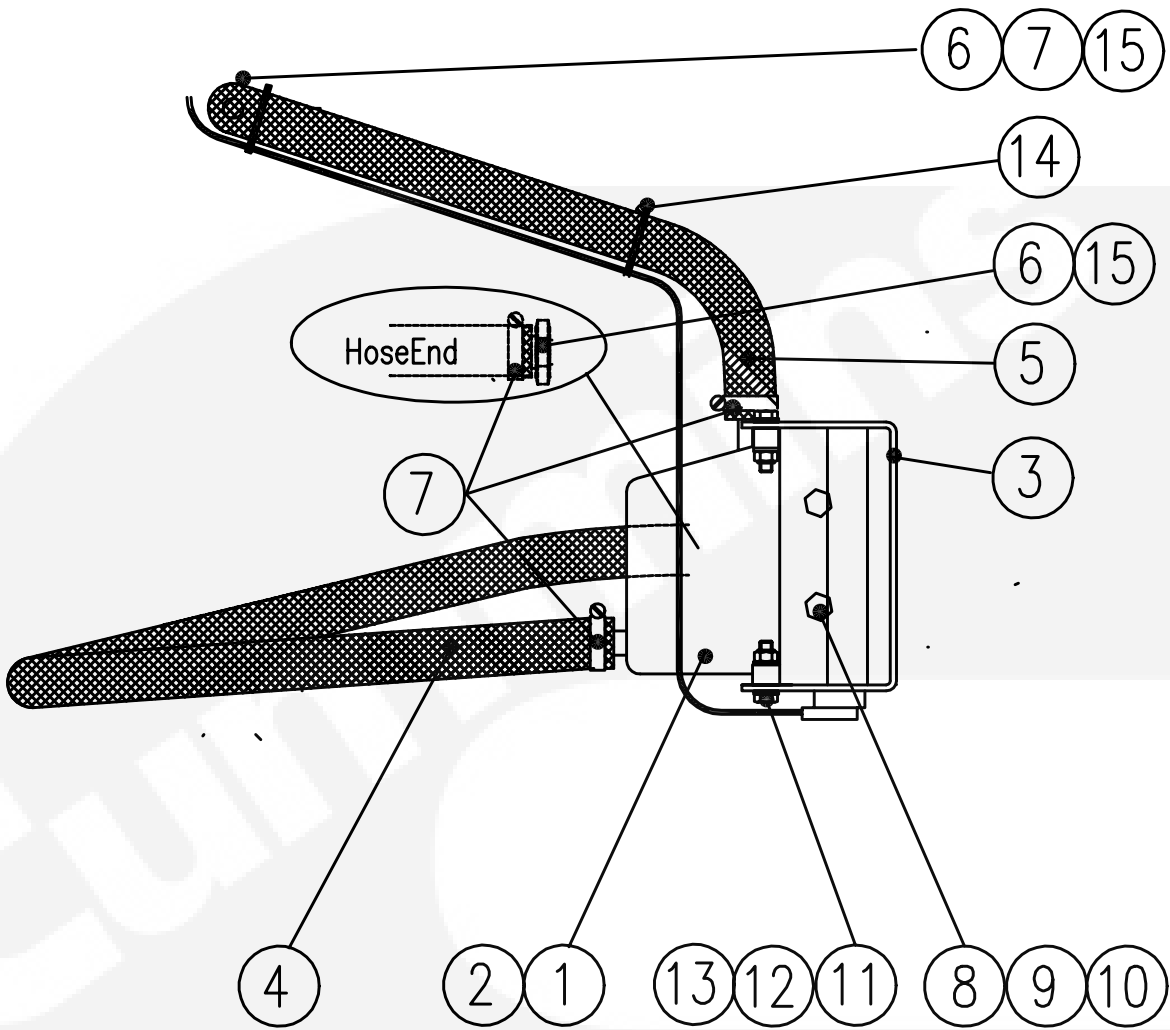

Engine Heater

Item	Part Number	Description	Qty
1	0333-0699	Heater-Engine Coolant-120v.	1
2	0333-0690	Heater-Engine Coolant-240v.	1
3	0333-0689	Bracket-Heater	1
4	0503-2474-20	Hose-Steam	1
5	0503-2474-08	Hose-Steam	1
6	0502-1508	Connector, Hose, 1/4" BSPT X 16mm	2
7	0503-2385	Clamp - Hose (1" - 1 3/4")	4
8	0821-6003-02	Screw-Sems Tap/Scr (M8 X 20)	2
9	0526-0399-60	Washer-Flat (M8)	2
10	0870-2248-05	Nut-Lock (M8 Nyloc)	2
11	0800-3017-06	Screw-Hex Head (M6 X 30)	4
12	0526-0399-58	Washer-Flat (M6)	8
13	0870-0506	Nut-Lock (M6 Nyloc)	4
14	0332-1794	Tie-Cable	6
15	0524-0826	Sealant-Thread 577 (250ml)	1