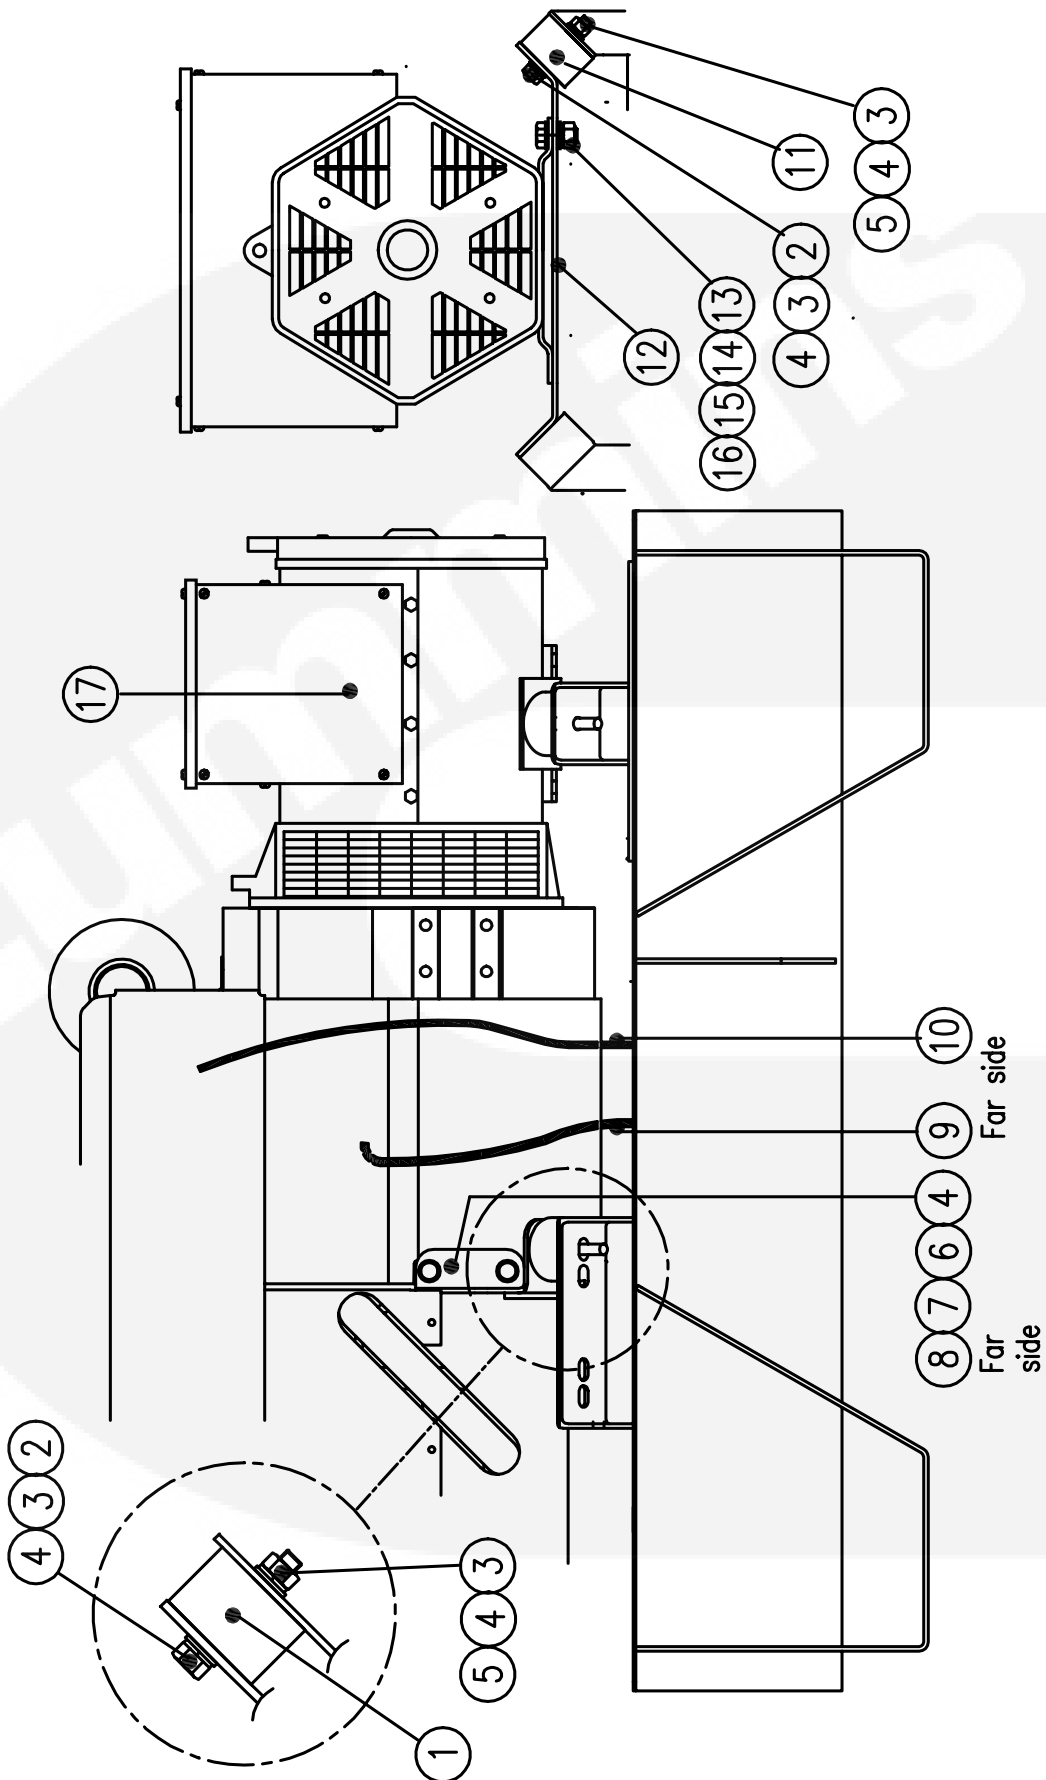

Genset Instl (SRF Radiator)

Item	Part Number	Description	Qty
1	0402-0832	Isolator-Vibration (280/B3)	2
2	0526-0399-64	Washer-Flat (M12)	4
3	0850-0114-56	Washer-Lock (M12)	4
4	0862-0026-57	Nut-Hex (M12)	2
5	0800-3017-52	Screw-Hex Head (M12 X 20)	2
6	0403-6125	Engine Foot LH	1
7	0403-6126	Engine Foot RH	1
8	0800-3032	Screw-Hex Head Cap (M12 X 30)	4
9	N/A	Fuel Line (Engine Feed) Supplied With Engine	1
10	N/A	Fuel Line (Spill Return) ----" -----"-----"-----	1
11	0402-0831	Isolator-Vibration (280/B2)	2
12	0403-5352-02	Mount - Generator - BC162/4	1
13	0800-3017-71	Screw-Hex Head (M16 X 35)	2
14	0526-0399-66	Washer-Flat (M16)	4
15	0850-0114-57	Washer-Lock (M16)	2
16	0862-0026-58	Nut-Hex (M16)	2
17	0200-3126-02	Generator-BC164D	1