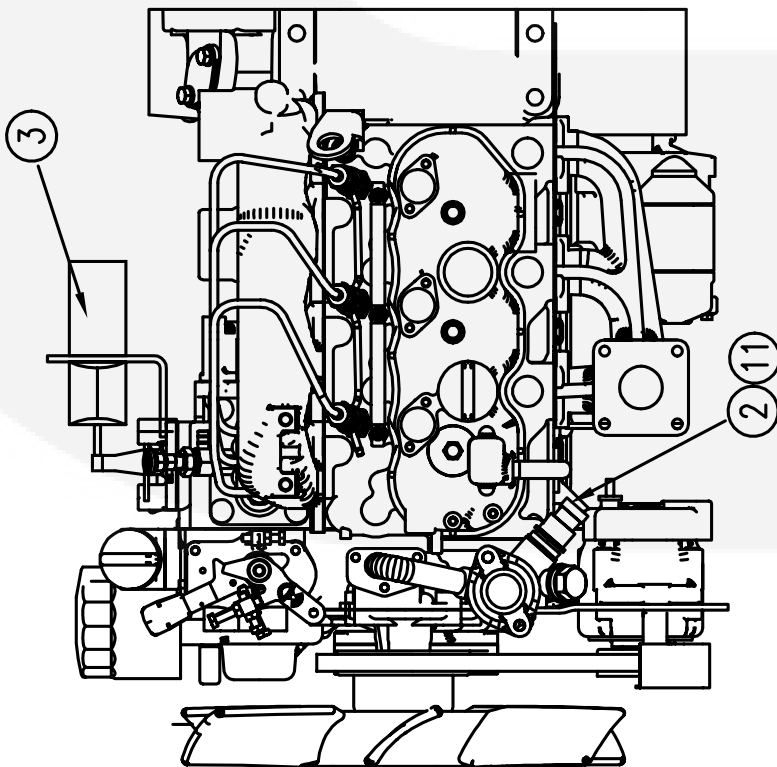

Engine Accessories (Denso Radiator)

PLAN

Item	Part Number	Description	Qty
1	0193-0430-01	Sender-Pressure	1
2	0193-0432	Sender-Temperature (E2, E4)	1
3	0333-0698	Solenoid	1
5	0337-3735	Busbar (Starter Motor)	1
7	0502-1513	Union-Tube	1
8	0504-0268	Valve-Ball (M16 X 1.5 Lock)	1
9	0505-2234	Elbow-Pipe (90°BSPP SWVL)	1
10	0505-2235	Adaptor-Pipe	1
11	0505-0019	Bushing-Reducer	1
12	0503-0685	Clamp-Hose (6mm-16mm)	1
13	0503-1620	Hose-Fuel (3/8" ID X 5/8" OD)	0.6M
	0100-3883	Engine-D1703	1

Engine Accessories (SRF Radiator)

Item	Part Number	Description	Qty
1	0193-0430-01	Sender-Pressure	1
2	0193-0432	Thermostat	1
3	0333-0698	Solenoid	1
7	0502-1513	Union-Tube	1
8	0504-0268	Valve-Ball (M16 X 1.5 Lock)	1
9	0505-2234	Elbow-Pipe (90°BSPP SWVL)	1
10	0505-2235	Adaptor-Pipe	1
11	0505-0019	Bushing-Reducer	1
12	0503-0685	Clamp-Hose (6mm-16mm)	1
13	0503-1620	Hose-Fuel (3/8" ID X 5/8" OD)	0.6M
15	0155-4533-02	Heat Shield	1
16	0155-4534-02	Bracket-Heat Shield	1
17	0800-3017-04	Screw-Hex Head (M6 X 20)	2
18	0526-0399-59	Washer-Flat (M6)	2
19	0850-0114-53	Washer-Lock (M6)	2
20	0800-3017-52	Screw-Hex Head (M12 X 20)	1
21	0526-0399-64	Washer-Flat (M12)	1
22	0850-0014-56	Washer-Lock (M12)	1
N/R	0100-3883	Engine-D1703	1

Battery Charger Instl

Item	Part Number	Description	Qty
5	0338-4530	Harness-Battery Charger	1
1	0416-1225	Charger-Battery (3A)	1
2	0526-0399-52	Washer-Flat (M3)	8
3	0822-3047	Screw-Pan Head (M3 X 20)	4
4	0850-0114-50	Washer-Lock (M3)	4
6	0332-3923-02	Terminal Block	3
7	0332-3926	Terminal End Stop	2
8	0332-3927-02	End Plate	1

Transformer Instl

Item	Part Number	Description	Qty
1	0315-1647-01	Transformer-Current 60:5 (380-480V-50/60Hz-3Ph)	3
1	0315-1647-04	Transformer-Current 120:5 (190-240V-50/60Hz-3Ph)	3
2	0338-4458	Harness-AC	1
3	0332-4001-01	Rail-Terminal Block (300mm)	1
4	0526-0399-56	Washer-Flat (M5)	4
5	0800-0309-88	Screw-Hex Head (M5 X 12)	2
6	0850-0114-52	Washer-Lock (M5)	2
8	0315-1607-03	Transformer-Current 100:5 (Earth)	1
9	0307-3017-01	Relay-Ground Fault 12VD.C.	1