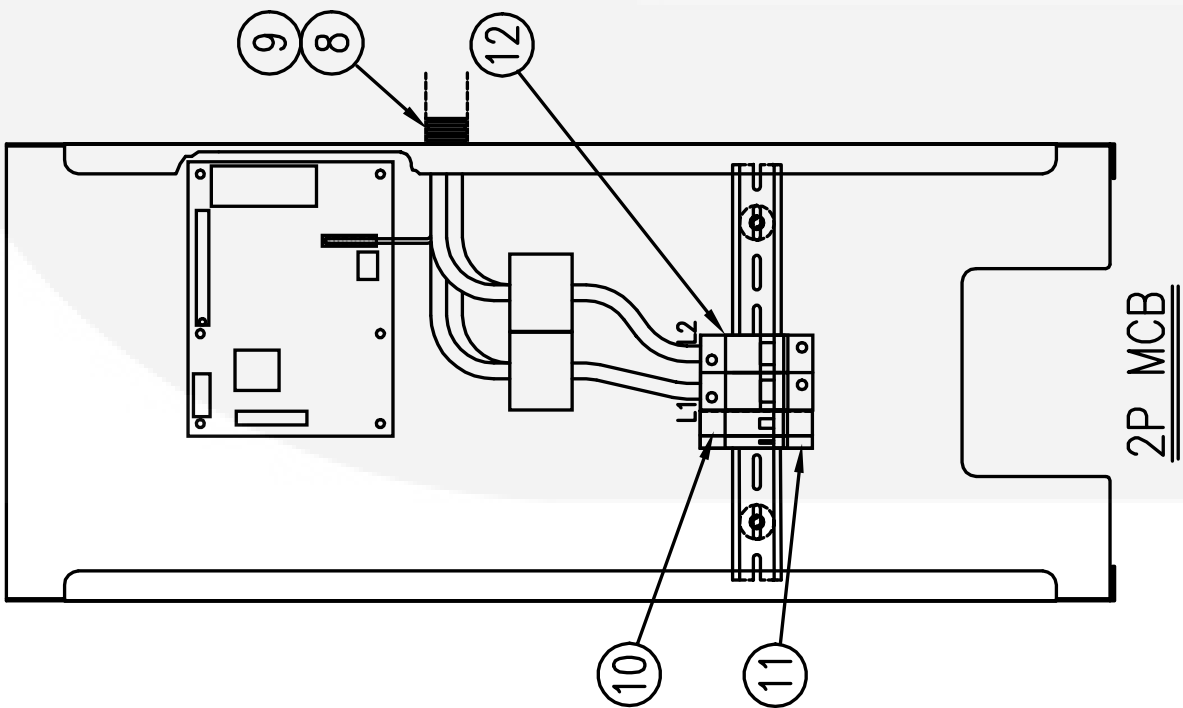

Miniature Circuit Breaker Instl

Item	Part Number	Description	Qty
1	0320-2224-03	Circuit Breaker 20A 4P MCB (440V-50Hz-3Ph)	1
1	0320-2224-04	Circuit Breaker 25A 4P MCB (380-416V-50Hz & 440V-60Hz-3Ph)	1
1	0320-2224-05	Circuit Breaker 32A 4P MCB (380-416V-60Hz-3Ph)	1
1	0320-2224-06	Circuit Breaker 40A 4P MCB (200-240V-50Hz-3Ph)	1
1	0320-2224-07	Circuit Breaker 50A 4P MCB (190-208V-50Hz & 220-240V-60Hz-3Ph)	1
1	0320-2224-08	Circuit Breaker 63A 4P MCB (190-208V-60Hz-3Ph)	1
2	0332-4001-01	Rail-Terminal Block (300mm)	1
3	0872-0020-02	Stand Off	2
4	0526-0399-56	Washer-Flat (M5)	4
5	0800-0309-93	Screw-Hex Head (M5 X 35)	2
6	0850-0114-52	Washer-Lock (M5)	2
8	0338-4459	Harness-AC	1
9	0331-0618-02	Locknut-Conduit	2
10	0320-2225-01	Accessories-CB (Shunt Trip)	1
11	0320-2225-02	Accessories-CB (SD Contact)	1
12	0320-2222-05	Circuit Breaker 32A 2P MCB (220-240V-50Hz-1Ph & 220V-60Hz-1Ph)	1