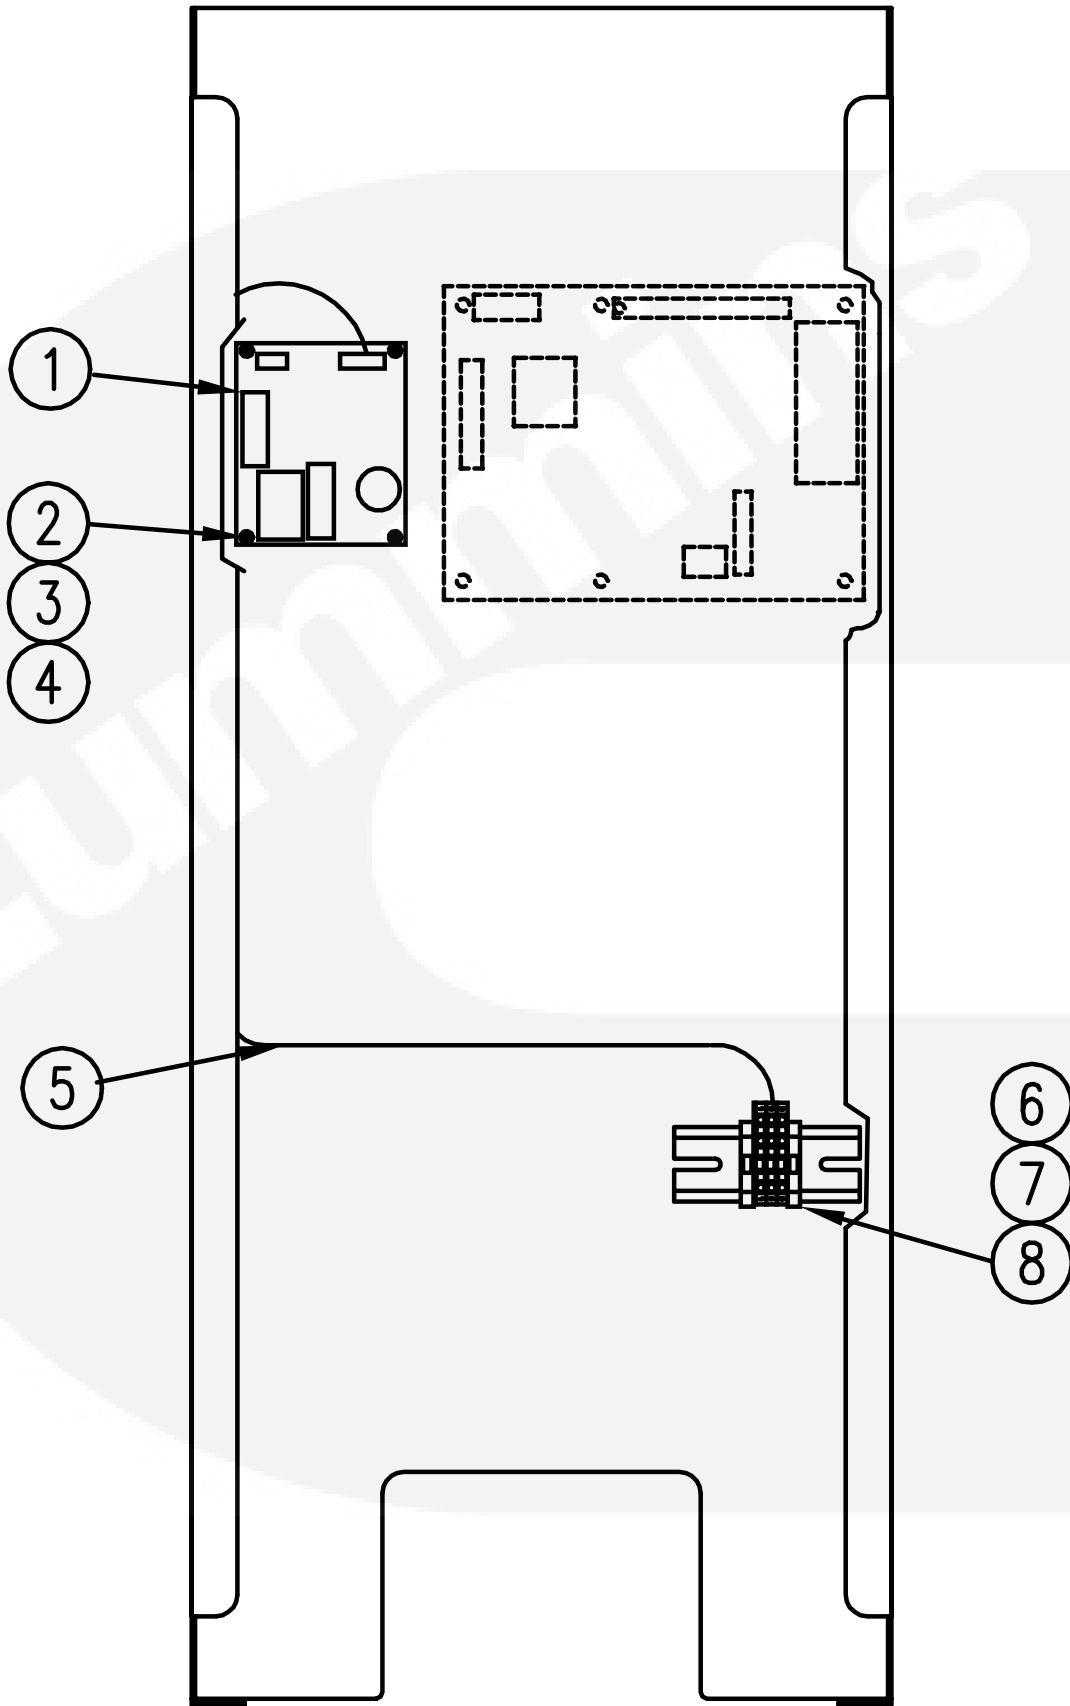

Engine Accessories (Denso Radiator)

PLAN

Item	Part Number	Description	Qty
1	0193-0430-01	Sender-Pressure	1
2	0193-0432	Sender-Temperature (E2, E4)	1
3	0333-0698	Solenoid	1
5	0337-3735	Busbar (Starter Motor)	1
7	0502-1513	Union-Tube	1
8	0504-0268	Valve-Ball (M16 X 1.5 Lock)	1
9	0505-2234	Elbow-Pipe (90°BSPP SWVL)	1
10	0505-2235	Adaptor-Pipe	1
11	0505-0019	Bushing-Reducer	1
12	0503-0685	Clamp-Hose (6mm-16mm)	1
13	0503-1620	Hose-Fuel (3/8" ID X 5/8" OD)	0.6M
	0100-3883	Engine-D1703	1

Engine Accessories (SRF Radiator)

Item	Part Number	Description	Qty
1	0193-0430-01	Sender-Pressure	1
2	0193-0432	Thermostat	1
3	0333-0698	Solenoid	1
7	0502-1513	Union-Tube	1
8	0504-0268	Valve-Ball (M16 X 1.5 Lock)	1
9	0505-2234	Elbow-Pipe (90°BSPP SWVL)	1
10	0505-2235	Adaptor-Pipe	1
11	0505-0019	Bushing-Reducer	1
12	0503-0685	Clamp-Hose (6mm-16mm)	1
13	0503-1620	Hose-Fuel (3/8" ID X 5/8" OD)	0.6M
15	0155-4533-02	Heat Shield	1
16	0155-4534-02	Bracket-Heat Shield	1
17	0800-3017-04	Screw-Hex Head (M6 X 20)	2
18	0526-0399-59	Washer-Flat (M6)	2
19	0850-0114-53	Washer-Lock (M6)	2
20	0800-3017-52	Screw-Hex Head (M12 X 20)	1
21	0526-0399-64	Washer-Flat (M12)	1
22	0850-0014-56	Washer-Lock (M12)	1
N/R	0100-3883	Engine-D1703	1

Battery Charger Instl

Item	Part Number	Description	Qty
5	0338-4530	Harness-Battery Charger	1
1	0416-1225	Charger-Battery (3A)	1
2	0526-0399-52	Washer-Flat (M3)	8
3	0822-3047	Screw-Pan Head (M3 X 20)	4
4	0850-0114-50	Washer-Lock (M3)	4
6	0332-3923-02	Terminal Block	3
7	0332-3926	Terminal End Stop	2
8	0332-3927-02	End Plate	1