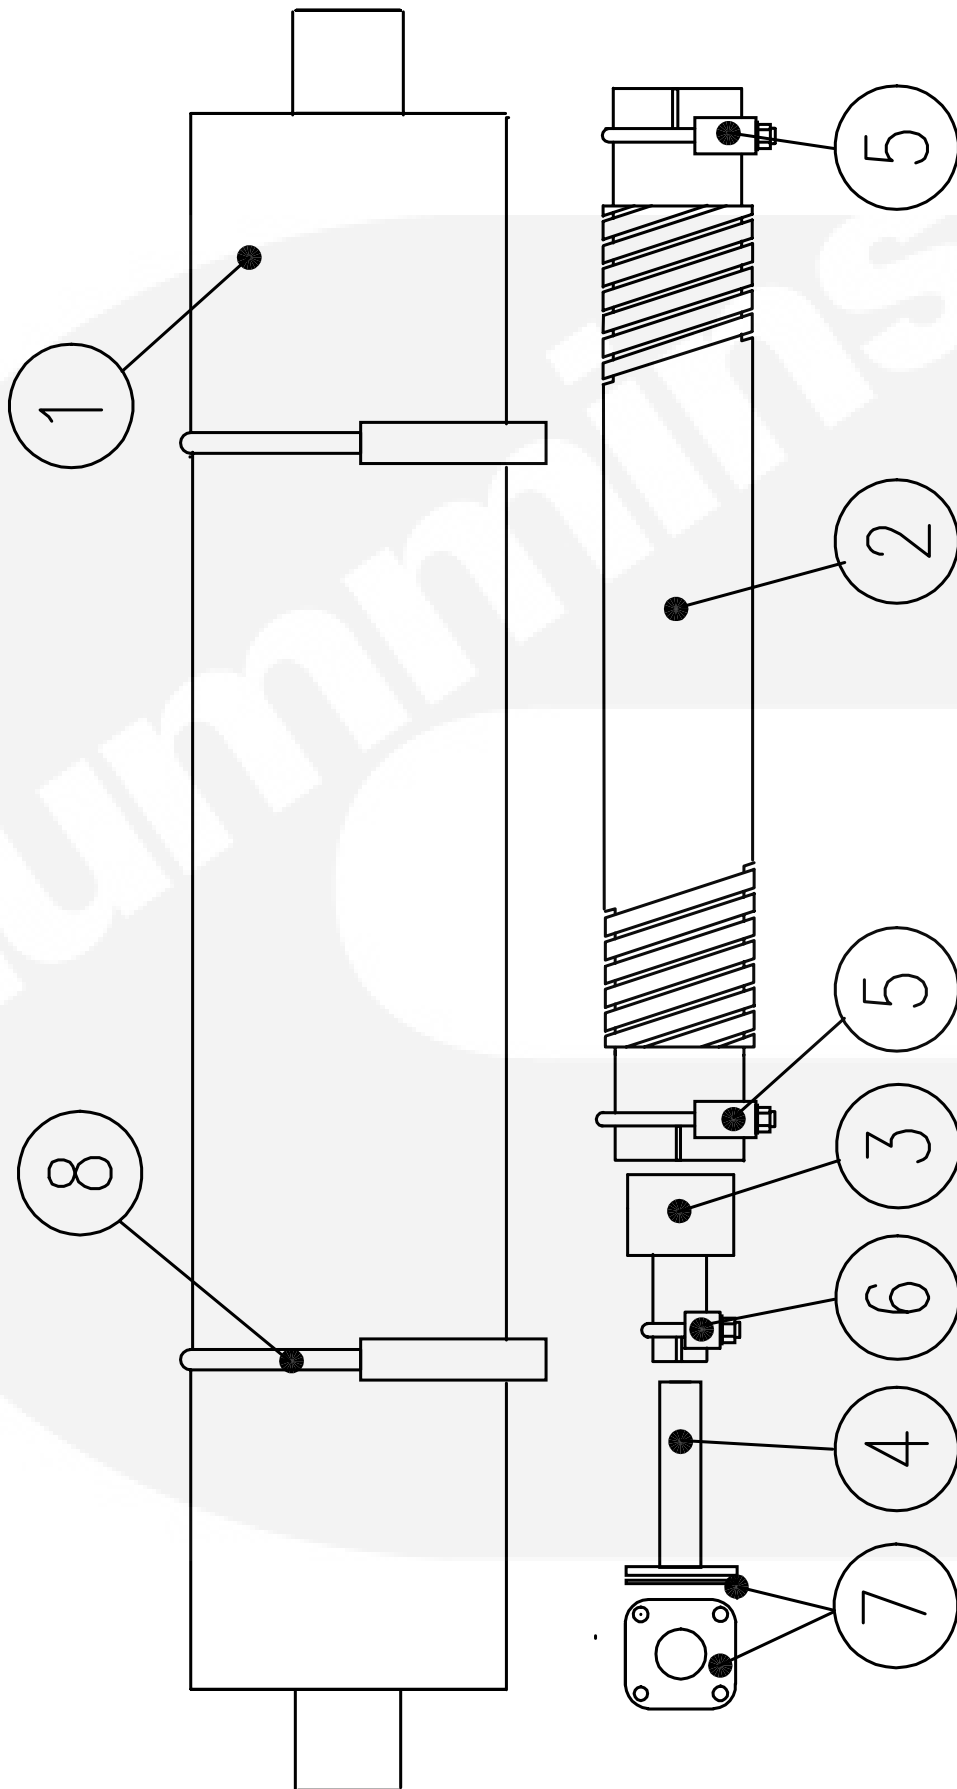

Loose Muffler Option

Item	Part Number	Description	Qty
1	0155-4154-01	Muffler (Ind Inline 9dB)	1
1	0155-4158-01	Muffler (Ind Inline 35dB)	1
2	0155-4334	Pipe-Exhaust Flex	1
3	0155-4332	Adaptor-Pipe	1
4	0155-4240	Adaptor-Exhaust	1
5	0305-1004	Clamp-'U' Bolt (80mm)	2
6	0155-2715	Clamp-'U' Bolt (1¾")	1
7	N/A	Gasket (Supplied with engine)	1
8	0155-4351	Heavy Duty Clamp 6"	2