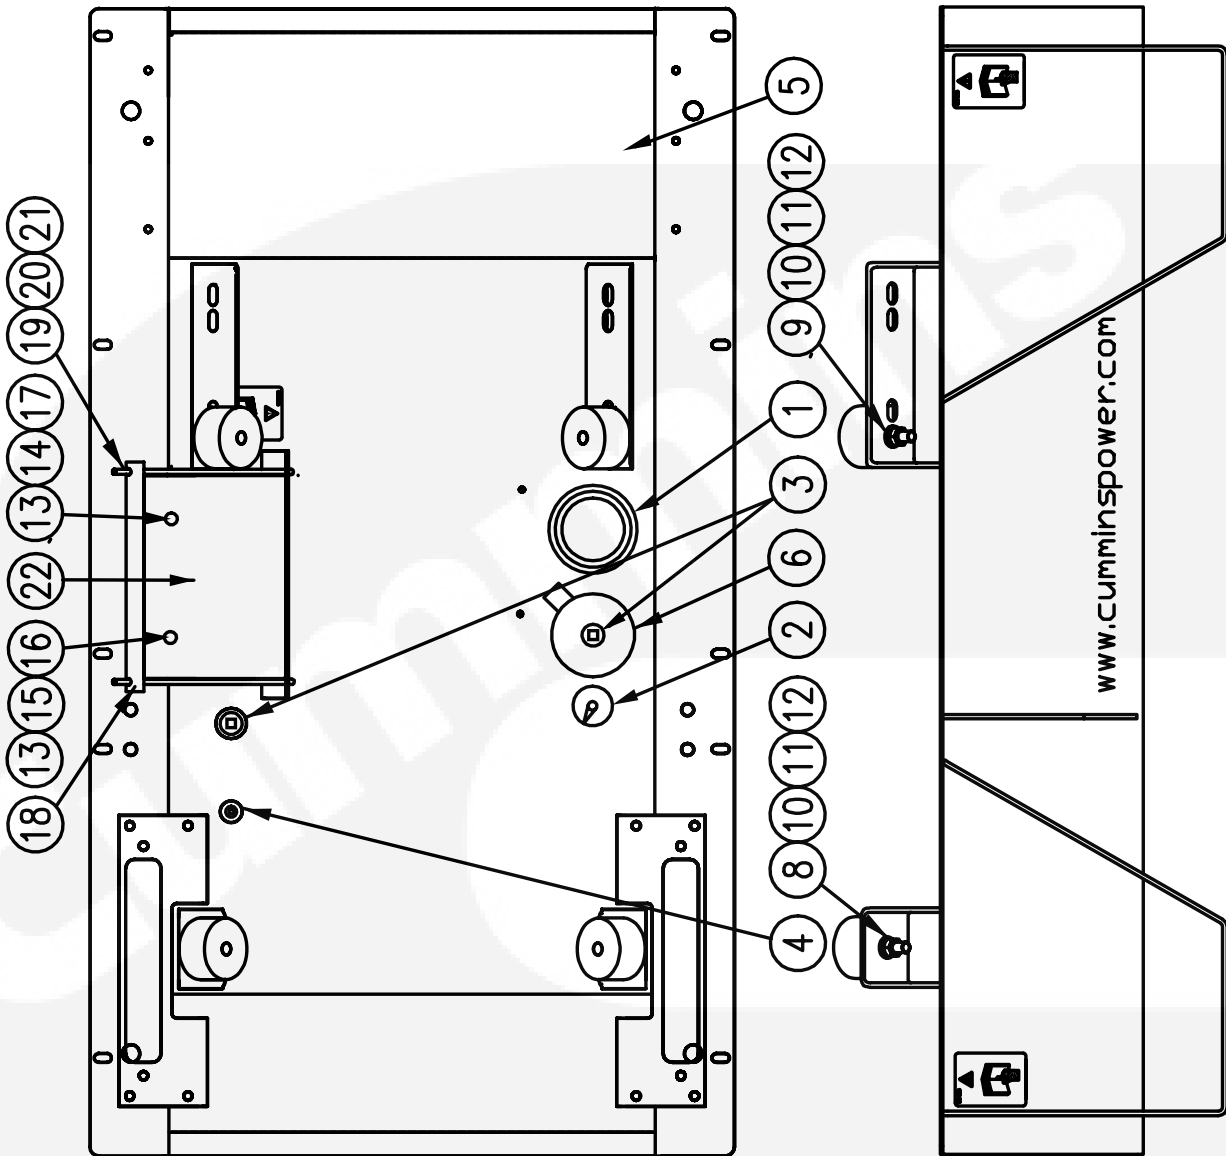

Skid Instl (With Tank)

Item	Part Number	Description	Qty
1	0159-1552	Cap-Filler	1
2	0193-0562	Gauge-Level	1
3	0505-1597	1" BSP Gunmetal Plug	2
4	0505-2087	Plug-Pipe 1/2"BSP	1
5	0403-5350-02	Skid-75 Litre	1
6	0309-0707-01	Fuel Level Switch	1
8	0402-0831	Isolator-Vibration (280/B2)	2
9	0402-0832	Isolator-Vibration (280/B3)	2
10	0526-0399-64	Washer-Flat Steel M12	4
11	0850-0114-56	Washer-Spring Lock M12	4
12	0826-0026-57	Nut-Hex (M12)	4
13	0416-1141	Boot-Battery	2
14	0416-1203	Clamp-Battery Post +Ve	1
15	0416-1204	Clamp-Battery Post -Ve	1
16	0416-1232	Cable-Battery (-Ve)	1
17	0416-1231	Cable-Battery (+Ve)	1
18	0416-1236-02	Holddown-Battery	1
19	0416-1237-02	Rod-Battery Holddown	2
20	0526-0399-58	Washer-Flat (M6)	2
21	0865-0030	Nut-Wing (M6)	2
22	0416-1224	Battery	1