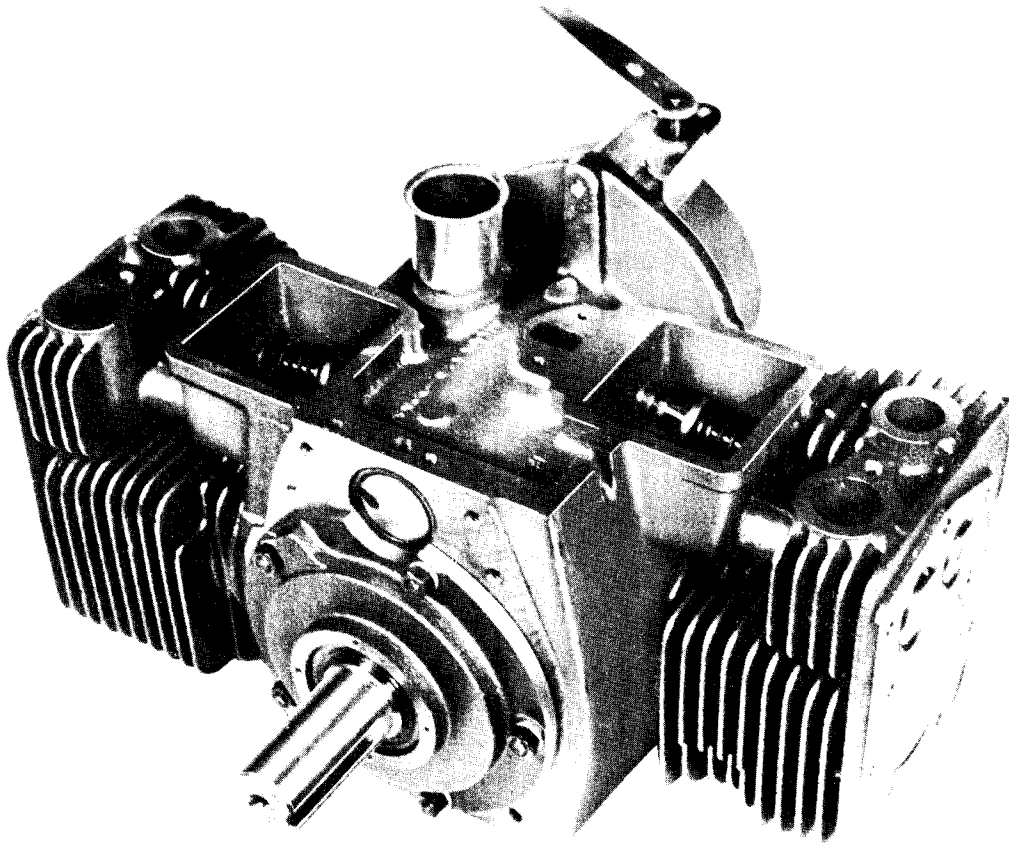

This guide is prepared in alphabetical sequence by model series. Example: "AJ series", AK series" etc. Within the alphabetical sequence the models are in numerical sequence. Example: 2.5AJ-1R/1, 2.5AJ-1R/13.

Whenever a major overhaul is required, carefully consider the advantages (time, labor and material) of using a new, factory-assembled short block. Using factory assembled short blocks will often save valuable dollars, as compared to the time needed for reboring, grinding and the added cost of oversize parts.

The Onan Parts department has established an inventory of the fast-moving short blocks for your convenience. Lead time for delivery on non-stock short blocks will be approximately ten (10) days.

Prior to 1969, Onan Model Designation did not use a decimal in the kW rating. EXAMPLE: 6.0CCK was formerly 6CCK. All models are now listed using the decimal system.