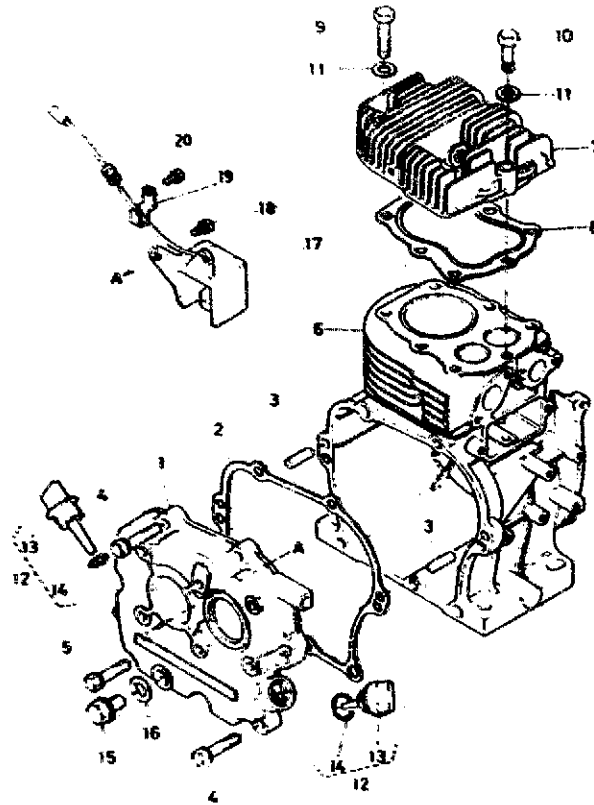

## Introduction

This catalog applies to the KM Generator Set. Parts are arranged in groups of related items and each illustrated part is identified by a reference number in the parts list. Unless otherwise mentioned in the description, parts are interchangeable between models. Parts illustrations are typical. Using the model and specification number from your generator set nameplate, select parts that apply to your set. Right and left sides are determined by facing the engine end (front) of the set.

## Cylinder

Ref. No.	Part No.	Qty. Used	Part Description
1	185-3542	1	Crankcase
2	185-3350	1	Gasket, Crankcase
3	185-3175	2	Pin, Straight
4	185-3732	2	Bolt
5	185-3731	5	Bolt
6	185-3830	1	Cylinder
7	185-3579	1	Head, Cylinder
8	185-3408	1	Gasket
9	185-3011	6	Bolt
10	185-3010	1	Bolt
11	185-3426	7	Washer, Plain
12	185-3451	2	Plug Assy, Oil Filler
13	185-3451	2	Plug, Oil Filler
14	185-3079	2	Ring, O
15	185-3453	1	Plug, Drain
16	185-3076	1	Gasket
17	185-3543	1	Watch Assy, Oil
18	185-2387	2	Bolt
19	185-4075	1	Clamp, Cord
20	185-2384	1	Screw

## Camshaft

Ref. No.	Part No.	Qty. Used	Part Description
1	185-3354	2	Tappet
2	185-3390	1	Camshaft
3	185-3391	1	Gear, Camshaft
4	185-3389	1	Key, Woodruff
5	185-3399	1	Shim 20
5	185-3393	1	Shim 25
5	185-3394	1	Shim 30
5	185-3392	1	Shim 35
5	185-3395	1	Shim 40
5	185-3396	1	Shim 45
5	185-3397	1	Shim 50
5	185-3398	1	Shim 55
6	185-3373	1	Weight, Governor
7	185-3388	3	Rivet
8	185-3374	1	Sleeve, Governor
9	185-3269	1	Pin