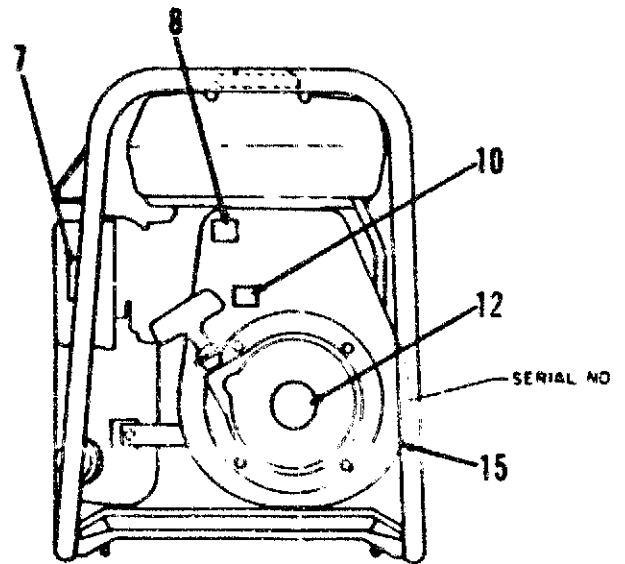

Labels

Ref. No.	Part No.	Qty Used	Part Description
1	185-3970	1	Label, Rating
2	185-3937	1	Label, Caution
3	185-3666	1	Label, Rating Logo
4		1	Label, Cont Panel
5	185-3969	1	Label, Power Express
6	185-4003	1	Label, Caution
7	185-3722	1	Label, Choke
8	185-4067	1	Label, Fuel
9	185-3961	1	Label, Oil Level
10	185-4054	1	Label, Oil Watch
11	185-3195	1	Label, Codes
12	185-3606	1	Label, Ignition
13	185-3607	1	Label, Air Cleaner
14	185-3209	1	Label, Speed Adjust
15	185-4057	1	Label, MFD