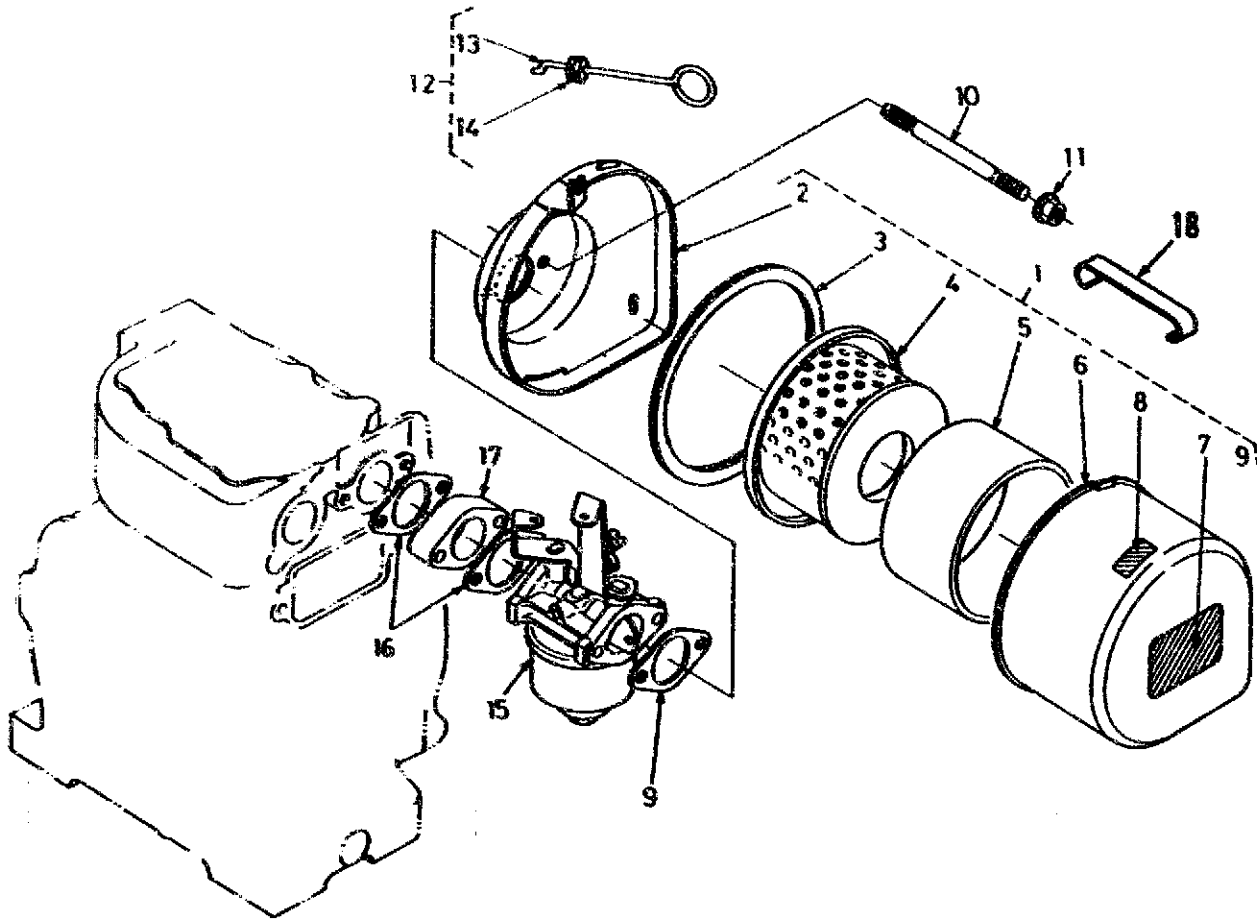

Air Cleaner

Ref. No.	Part No.	Qty. Used	Part Description
1	185-4981	1	Cleaner Assv. Air
2	185-4572	1	Body. Air Cleaner
3	185-3584	1	Plate
4	185-3201	1	Element Assv
5	185-3583	1	Sponge. Air Cleaner
6	185-3608	1	Cover. Air Cleaner
7	185-3607	1	Label. Air Cleaner
8	185-3722	1	Mark. Choke
9	185-3709	1	Gasket. Air Cleaner
10	185-4550	2	Stud
11	185-3697	2	Nut
12	185-4982	1	Rod Assv. Choke
13	185-4484	1	Rod. Choke
14	185-3519	1	Cushion. Choke Rod
15	185-4479	1	Carburetor Assv
16	185-3672	1	Gasket
17	185-4505	1	Flange. Carburetor
18	185-5091	1	Clip. Air Cleaner