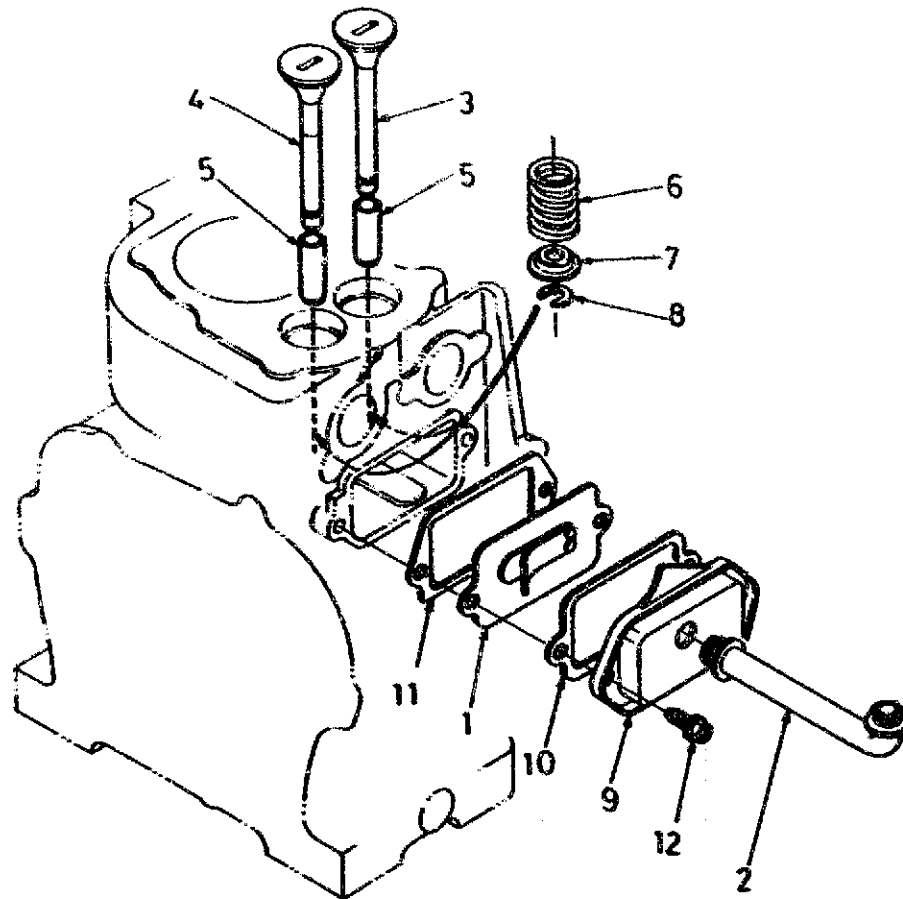

Breather

Ref. No.	Part No.	Qty. Used	Part Description
1	185-3351	1	Assy Breather
2	185-4567	1	Pipe.Breather
3	185-4501	1	Valve.Inlet
4	185-4569	1	Valve.Exhaust
5	185-4541	2	Guide.Inlet Valve
6	185-3242	2	Spring.Valve
7	185-3166	2	Retainer.Valve Sp.
8	185-3171	2	Collet.Valve Spring
9	185-4502	1	Cover.Tappet Case
10	185-3353	1	Gasket
11	185-4496	1	Gasket
12	185-3692	2	Bolt