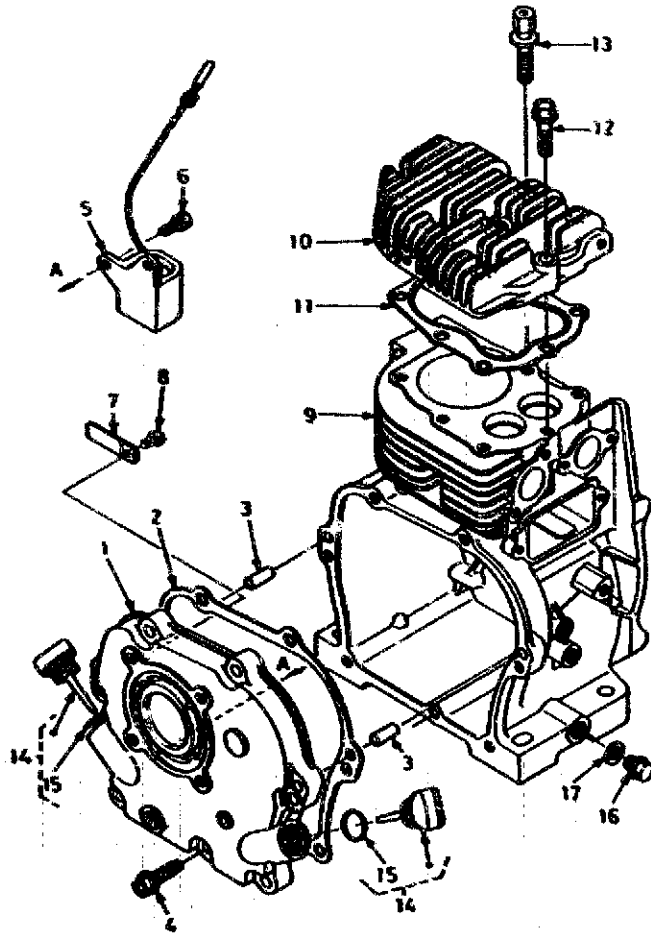

## Parts Manual 2.2 KM GenSet

Onan Service Parts

---

981-0235

 **Power  
Generation**

Redistribution or publication of this document  
by any means, is strictly prohibited.

## Introduction

This catalog applies to the VM Generator Set. Parts are arranged in groups of related items and each illustrated part is identified by a reference number in the parts list. Unless otherwise mentioned in the description, parts are interchangeable between models. Parts illustrations are typical. Using the model and specification number from your generator set nameplate, select parts that apply to your set. Right and left sides are determined by facing the engine end (front) of the set.

## Cylinder

Ref. No.	Part No.	Qty. Used	Part Description
1	185-4927	1	Assy Crankcase
2	185-4512	1	Gasket,Crankcase
3	185-3175	2	Pin,Straight
4	185-3731	7	Bolt
5	185-3543	1	Assy Watch,Oil
6	185-3015	2	Bolt
7	185-4075	1	Clamp,Cord
8	185-4980	1	Screw,With Washer
9	185-4530	1	Comp.Cylinder
10	185-4570	1	Cylinder Head
11	185-4552	1	Gasket,Cylinder Head
12	185-4553	4	Bolt,Cylinder Head
13	185-4925	3	Bolt,Cylinder Head
14	185-3654	2	Assy Plug,Oil Filler
15	185-3078	2	Ring
16	185-3656	2	Plug,Drain
17	185-3077	2	Gasket